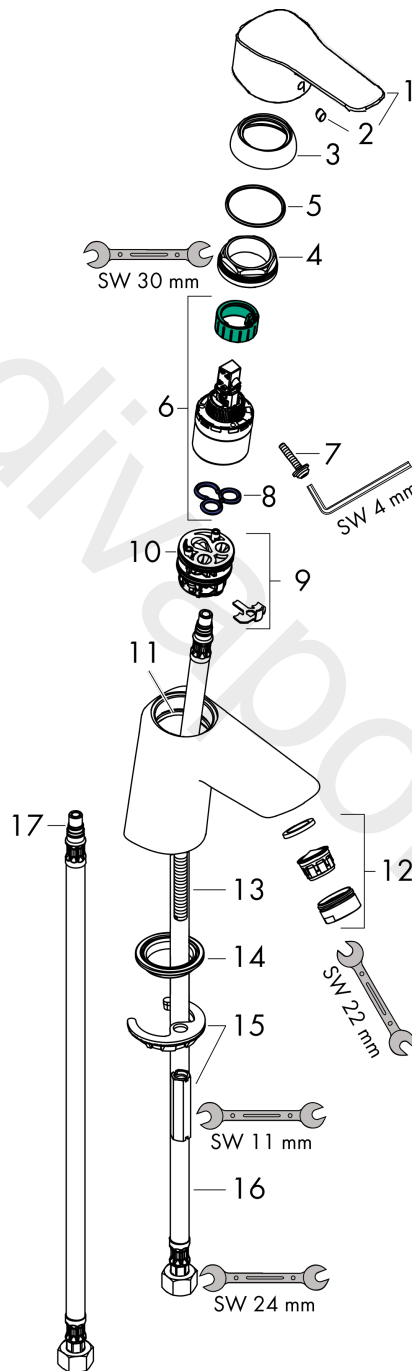

MySport

Single lever basin mixer L

Finish: **Chrome** Article Number: **71182000**

Description

product features

- ComfortZone 100
- projection: 108 mm
- spout height: 93 mm
- handle variant: lever handle
- maximum flow rate at 3 bar: 5 l/min
- ceramic cartridge
- temperature limitation adjustable
- suitable for continuous flow water heaters
- connection type: G 1/2 connections
- connection dimension: DN15

Technology

Certificates / Sustainability

Product image

Scale drawing

Flowchart

MySport
Single lever basin mixer L
 Finish: **Chrome** Article Number: **71182000**

Exploded Drawing

Year of production: >04/20

MySport

Single lever basin mixer L

Finish: **Chrome** Article Number: **71182000**

Spare part list

Year of production: >04/20

Pos.	Description	Article Number	Price	PU
1	handle	92374000	£ 51,00	1
2	screw cover	96338000	£ 3,30	1
3	flange	97406000	£ 20,50	1
4	nut	97209000	£ 16,10	1
5	O-Ring 32x2	98193000	£ 3,30	1
6	cartridge, assy	92730000	£ 35,00	1
7	locking screw for handle	95140000	£ 6,10	1
8	seal	95008000	£ 9,00	1
9	adapter for cartridge	98750000	£ 13,30	1
10	O-Ring 30x2	98186000	£ 3,30	1
11	O-ring 35x2	92604000	£ 6,10	1
12	aerator M24x1 (5 l/min)	92372000	£ 20,50	1
13	screw M8 x 68	97736000	£ 6,10	1
14	seal Ø 42	98722000	£ 6,10	1
15	fixing set	96016000	£ 35,00	1
16	connection hose 450 mm M8x0,75 G½	97443000	£ 20,50	1
17	O-ring 7x1,5	98422000	£ 3,30	1