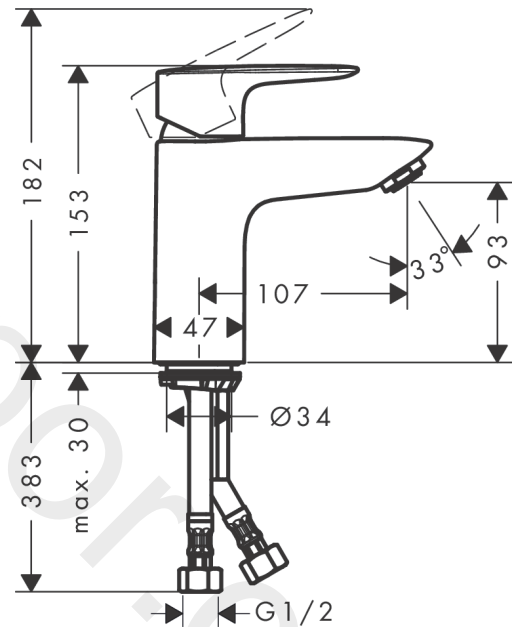

MySport

Single lever basin mixer L

Finish: **Chrome** Article Number: **71182000**

Description

product features

- ComfortZone 100
- projection: 108 mm
- spout height: 93 mm
- handle variant: lever handle
- maximum flow rate at 3 bar: 5 l/min
- ceramic cartridge
- temperature limitation adjustable
- suitable for continuous flow water heaters
- connection type: G 1/2 connections
- connection dimension: DN15

Technology

Certificates / Sustainability

Product image

Scale drawing

Flowchart

MySport
Single lever basin mixer L
 Finish: **Chrome** Article Number: **71182000**

Exploded Drawing

Year of production: >04/20

MySport

Single lever basin mixer L

Finish: **Chrome** Article Number: **71182000**

Spare part list

Year of production: >04/20

Pos.	Description	Article Number	Price	PU
1	handle	92374000	£ 51,00	1
2	screw cover	96338000	£ 3,30	1
3	flange	97406000	£ 20,50	1
4	nut	97209000	£ 16,10	1
5	O-Ring 32x2	98193000	£ 3,30	1
6	cartridge, assy	92730000	£ 35,00	1
7	locking screw for handle	95140000	£ 6,10	1
8	seal	95008000	£ 9,00	1
9	adapter for cartridge	98750000	£ 13,30	1
10	O-Ring 30x2	98186000	£ 3,30	1
11	O-ring 35x2	92604000	£ 6,10	1
12	aerator M24x1 (5 l/min)	92372000	£ 20,50	1
13	screw M8 x 68	97736000	£ 6,10	1
14	seal Ø 42	98722000	£ 6,10	1
15	fixing set	96016000	£ 35,00	1
16	connection hose 450 mm M8x0,75 G½	97443000	£ 20,50	1
17	O-ring 7x1,5	98422000	£ 3,30	1