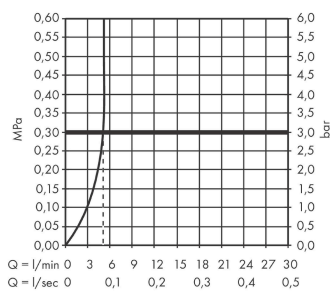

MySport

Single lever basin mixer L

Finish: **Chrome** Article Number: **71182000**

Description

product features

- ComfortZone 100
- projection: 108 mm
- spout height: 93 mm
- handle variant: lever handle
- maximum flow rate at 3 bar: 5 l/min
- ceramic cartridge
- temperature limitation adjustable
- suitable for continuous flow water heaters
- connection type: G 1/2 connections
- connection dimension: DN15

Technology

Certificates / Sustainability

Product image

Scale drawing

Flowchart

MySport
Single lever basin mixer L
 Finish: **Chrome** Article Number: **71182000**

Exploded Drawing

Year of production: >04/20