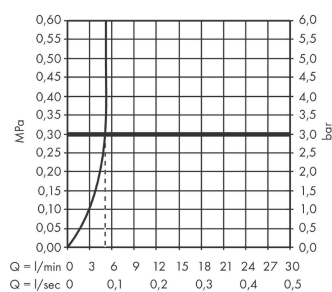

MySport

Single lever basin mixer M

Finish: **Chrome** Article Number: **71181000**

Description

product features

- ComfortZone 70
- projection: 107 mm
- spout height: 67 mm
- handle variant: lever handle
- spray type: normal spray
- maximum flow rate at 3 bar: 5 l/min
- ceramic cartridge
- temperature limitation adjustable
- suitable for continuous flow water heaters
- connection type: G 1/2 connections
- connection dimension: DN15

Technology

Product image

Scale drawing

Flowchart