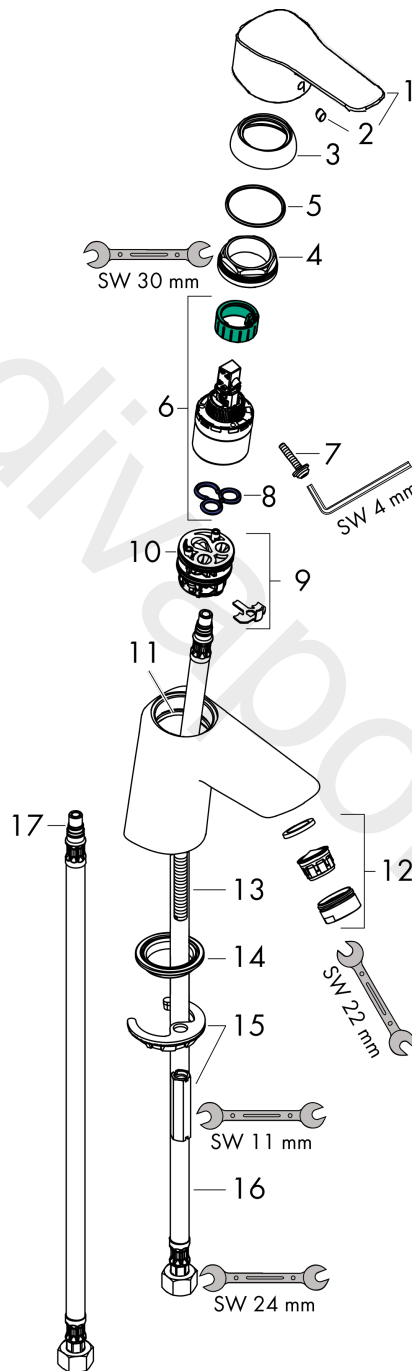

##### product features

- ComfortZone 70
- projection: 107 mm
- spout height: 67 mm
- handle variant: lever handle
- spray type: normal spray
- maximum flow rate at 3 bar: 5 l/min
- ceramic cartridge
- temperature limitation adjustable
- suitable for continuous flow water heaters
- connection type: G 1/2 connections
- connection dimension: DN15

#### Scale drawing

#### Flowchart

**MySport**  
**Single lever basin mixer M**  
 Finish: **Chrome** Article Number: **71181000**

**Exploded Drawing**

Year of production: >04/20

#### Spare part list

Year of production: >04/20

Pos.	Description	Article Number	Price	PU
1	handle	92374000	£ 51,00	1
2	screw cover	96338000	£ 3,30	1
3	flange	97406000	£ 20,50	1
4	nut	97209000	£ 16,10	1
5	O-Ring 32x2	98193000	£ 3,30	1
6	cartridge, assy	92730000	£ 35,00	1
7	locking screw for handle	95140000	£ 6,10	1
8	seal	95008000	£ 9,00	1
9	adapter for cartridge	98750000	£ 13,30	1
10	O-Ring 30x2	98186000	£ 3,30	1
11	O-ring 35x2	92604000	£ 6,10	1
12	aerator M24x1 (5 l/min)	92372000	£ 20,50	1
13	screw M8 x 68	97736000	£ 6,10	1
14	seal Ø 42	98722000	£ 6,10	1
15	fixing set	96016000	£ 35,00	1
16	connection hose 450 mm M8x0,75 G½	97443000	£ 20,50	1
17	O-ring 7x1,5	98422000	£ 3,30	1