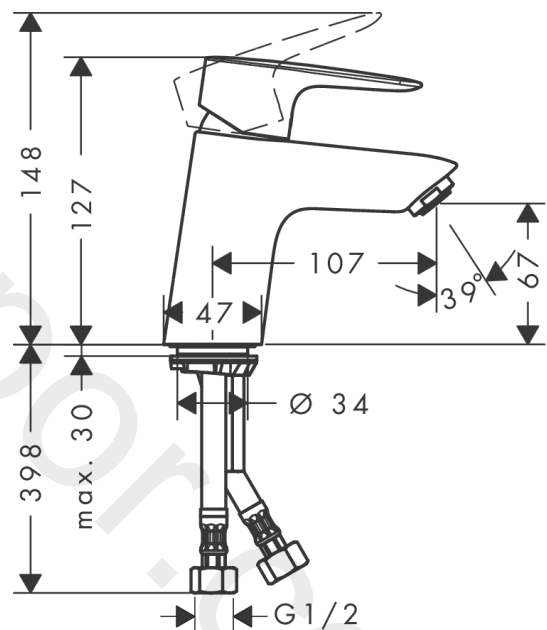

##### product features

- ComfortZone 70
- projection: 107 mm
- spout height: 67 mm
- handle variant: lever handle
- spray type: normal spray
- maximum flow rate at 3 bar: 5 l/min
- ceramic cartridge
- temperature limitation adjustable
- suitable for continuous flow water heaters
- connection type: G 1/2 connections
- connection dimension: DN15

#### Scale drawing