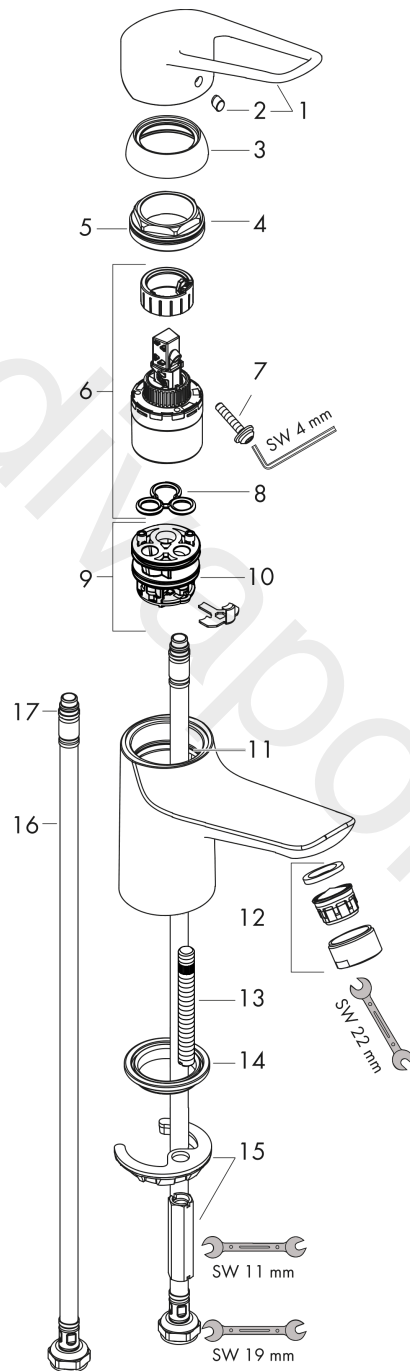

Novus Loop
Single lever basin mixer 100 CoolStart without waste set
 Finish: **Chrome** Article Number: **71180000**

Description

product features

- ComfortZone 100
- projection: 118 mm
- spout height: 98 mm
- handle variant: flat handle
- spray type: normal spray
- maximum flow rate at 3 bar: 5 l/min
- ceramic cartridge
- temperature limitation adjustable
- suitable for continuous flow water heaters
- connection type: G 3/8 connections
- connection dimension: DN15
- cold water in basic handle position
- WRAS 1903339

Article Details

Price excl. VAT

133,33 £

Technology

Product image

Scale drawing

Novus Loop
Single lever basin mixer 100 CoolStart without waste set
 Finish: **Chrome** Article Number: **71180000**

Flowchart

Novus Loop
Single lever basin mixer 100 CoolStart without waste set
 Finish: **Chrome** Article Number: **71180000**

Exploded Drawing

Year of production: >05/18

Novus Loop
Single lever basin mixer 100 CoolStart without waste set
 Finish: **Chrome** Article Number: **71180000**

Spare part list

Year of production: >05/18

Pos.	Description	Article Number	Price	PU
1	handle	93196000	-	1
2	screw cover	96338000	£ 3,30	1
3	flange	97406000	£ 20,50	1
4	nut	97209000	£ 16,10	1
5	O-Ring 32x2	98193000	£ 3,30	1
6	cartridge, assy	92730000	£ 35,00	1
7	locking screw for handle	95140000	£ 6,10	1
8	seal	95008000	£ 9,00	1
9	adapter for cartridge	98324000	£ 16,10	1
10	O-Ring 30x2	98186000	£ 3,30	1
11	O-ring 35x2	92604000	£ 6,10	1
12	aerator M24x1 (5 l/min)	13185000	£ 22,30	1
13	screw M8 x 68	97736000	£ 6,10	1
14	seal Ø 42	98722000	£ 6,10	1
15	fixing set	96016000	£ 35,00	1
16	connection hose 450 mm M8x0,75 G3/8	97206000	£ 35,00	1
17	O-ring 6,6x1,6	93019000	£ 3,30	1