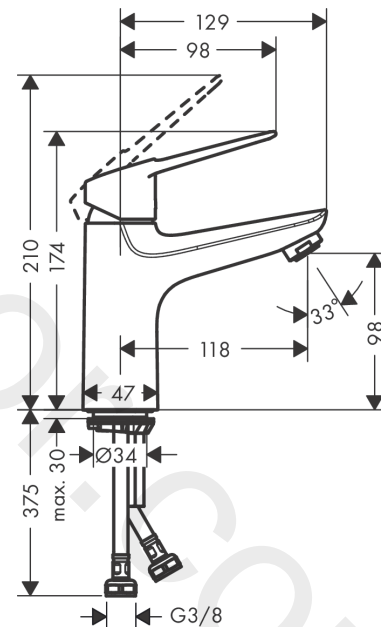

Novus Loop
Single lever basin mixer 100 CoolStart without waste set
 Finish: **Chrome** Article Number: **71180000**

Description

product features

- ComfortZone 100
- projection: 118 mm
- spout height: 98 mm
- handle variant: flat handle
- spray type: normal spray
- maximum flow rate at 3 bar: 5 l/min
- ceramic cartridge
- temperature limitation adjustable
- suitable for continuous flow water heaters
- connection type: G 3/8 connections
- connection dimension: DN15
- cold water in basic handle position
- WRAS 1903339

Article Details

Price excl. VAT

133,33 £

Technology

Product image

Scale drawing

Novus Loop
Single lever basin mixer 100 CoolStart without waste set
 Finish: **Chrome** Article Number: **71180000**

Flowchart

Novus Loop
Single lever basin mixer 100 CoolStart without waste set
 Finish: **Chrome** Article Number: **71180000**

Exploded Drawing

Year of production: >05/18

Novus Loop
Single lever basin mixer 100 CoolStart without waste set
 Finish: **Chrome** Article Number: **71180000**

Spare part list

Year of production: >05/18

Pos.	Description	Article Number	Price	PU
1	handle	93196000	-	1
2	screw cover	96338000	£ 3,30	1
3	flange	97406000	£ 20,50	1
4	nut	97209000	£ 16,10	1
5	O-Ring 32x2	98193000	£ 3,30	1
6	cartridge, assy	92730000	£ 35,00	1
7	locking screw for handle	95140000	£ 6,10	1
8	seal	95008000	£ 9,00	1
9	adapter for cartridge	98324000	£ 16,10	1
10	O-Ring 30x2	98186000	£ 3,30	1
11	O-ring 35x2	92604000	£ 6,10	1
12	aerator M24x1 (5 l/min)	13185000	£ 22,30	1
13	screw M8 x 68	97736000	£ 6,10	1
14	seal Ø 42	98722000	£ 6,10	1
15	fixing set	96016000	£ 35,00	1
16	connection hose 450 mm M8x0,75 G3/8	97206000	£ 35,00	1
17	O-ring 6,6x1,6	93019000	£ 3,30	1