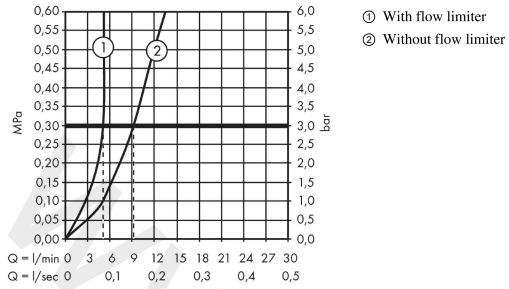

Novus Loop
Single lever basin mixer 100 CoolStart without waste set
 Finish: **Chrome** Article Number: **71180000**

Description

product features

- ComfortZone 100
- projection: 118 mm
- spout height: 98 mm
- handle variant: flat handle
- spray type: normal spray
- maximum flow rate at 3 bar: 5 l/min
- ceramic cartridge
- temperature limitation adjustable
- suitable for continuous flow water heaters
- connection type: G 3/8 connections
- connection dimension: DN15
- cold water in basic handle position
- WRAS 1903339

Article Details

Price excl. VAT

133,33 £

Technology

Product image

Scale drawing

Novus Loop
Single lever basin mixer 100 CoolStart without waste set
 Finish: **Chrome** Article Number: **71180000**

Flowchart