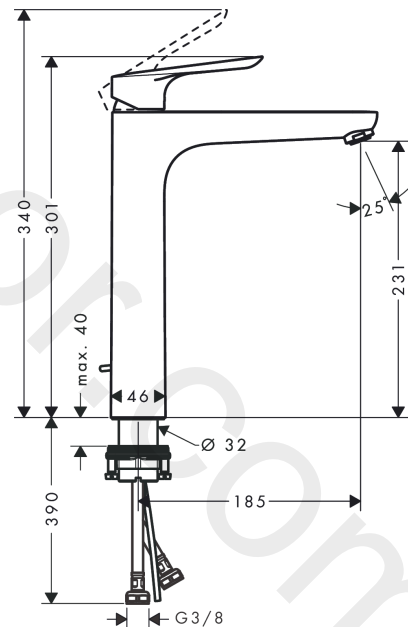

Logis E**Single lever basin mixer 230 with pop-up waste set**Finish: **Chrome** Article Number: **71179000****Description****product features**

- consists of: single lever basin mixer, waste set
- ComfortZone 230
- projection: 185 mm
- spout height: 231 mm
- handle variant: lever handle
- spray type: normal spray
- maximum flow rate at 3 bar: 5 l/min
- ceramic cartridge
- temperature limitation adjustable
- suitable for continuous flow water heaters
- pop-up waste set G 1¼
- material waste set: synthetic
- connection type: G ¾ connections
- connection dimension: DN15
- EU taxonomy: max. 6 l/min - Substantial Contribution (SC) possible

Technology**Product image****Scale drawing**

Logis E

Single lever basin mixer 230 with pop-up waste set

Finish: **Chrome** Article Number: **71179000**

Flowchart

Logis E**Single lever basin mixer 230 with pop-up waste set**Finish: **Chrome** Article Number: **71179000****Spare part list**

Year of production: >03/19

Pos.	Description	Article Number	Price	PU
1	handle	93024000	£ 51,00	1
2	screw cover	96338000	£ 3,30	1
3	flange	97406000	£ 20,50	1
4	nut	97209000	£ 16,10	1
5	O-Ring 32x2	98193000	£ 3,30	1
6	cartridge, assy	92730000	£ 35,00	1
7	locking screw for handle	95140000	£ 6,10	1
8	seal	95008000	£ 9,00	1
9	adapter for cartridge	98750000	£ 13,30	1
10	O-Ring 30x2	98186000	£ 3,30	1
11	O-ring 35x2	92604000	£ 6,10	1
12	aerator M24x1 (5 l/min)	92372000	£ 20,50	1
13	flat seal	98749000	£ 6,10	1
14	fixing set (Ø 32)	13961000	£ 25,00	1
15	lever collar	97548000	£ 3,30	1
16	connection hose 600 mm M8x0,75 G3/8	96556000	£ 25,00	1
17	O-ring 6,6x1,6	93019000	£ 3,30	1
18	pull rod	96657000	£ 13,30	1
a	pop up waste	94139000	£ 96,00	1
b	fixation extension 35 mm	13898000	£ 79,00	1