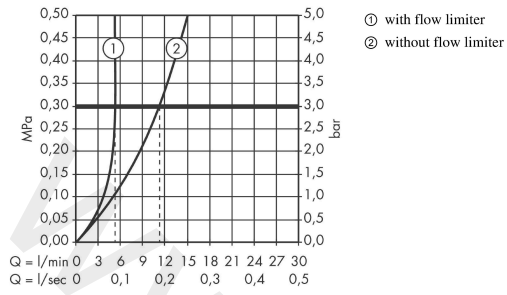

Logis E

Single lever basin mixer 230 with pop-up waste set

Finish: **Chrome** Article Number: **71179000**

Flowchart