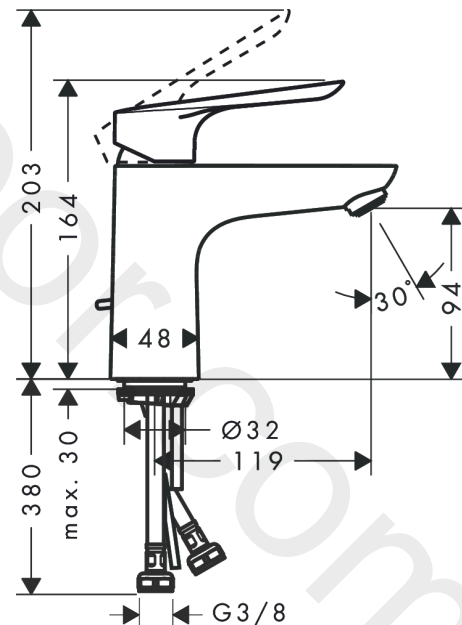

Scale drawing