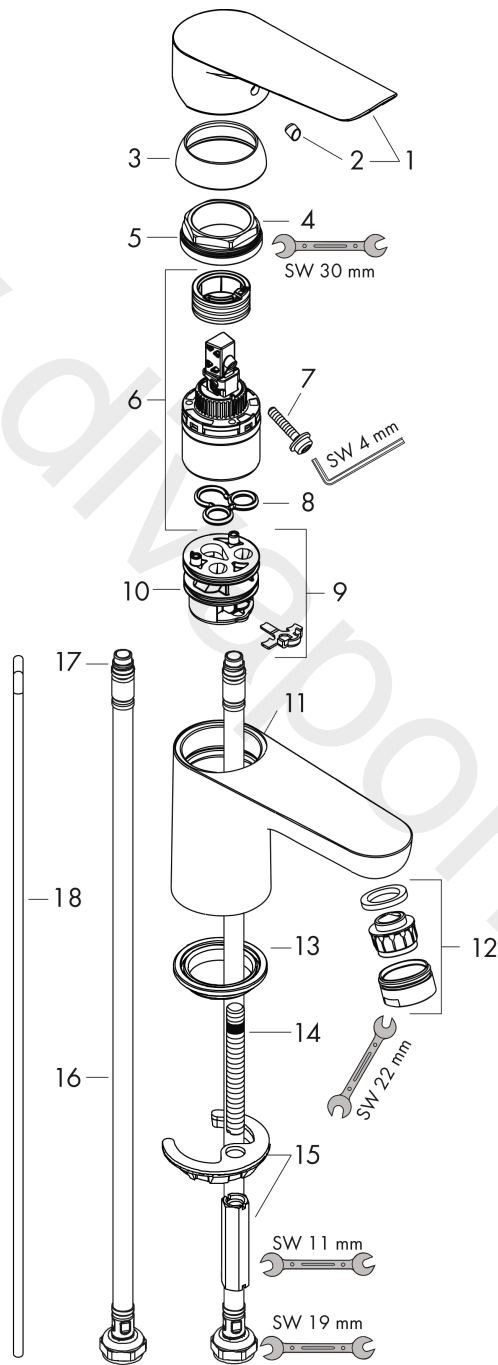

##### product features

- consists of: single lever basin mixer, waste set
- ComfortZone 100
- projection: 119 mm
- spout height: 94 mm
- handle variant: lever handle
- spray type: normal spray
- maximum flow rate at 3 bar: 5 l/min
- ceramic cartridge
- temperature limitation adjustable
- suitable for continuous flow water heaters
- pop-up waste set G 1¼
- material waste set: synthetic
- connection type: G ¾ connections
- connection dimension: DN15
- EU taxonomy: max. 6 l/min - Substantial Contribution (SC) possible

#### Scale drawing

**Logis E**  
**Single lever basin mixer 100 with pop-up waste set**  
 Finish: **Chrome** Article Number: **71178000**

**Flowchart**

**Logis E**  
**Single lever basin mixer 100 with pop-up waste set**  
 Finish: **Chrome** Article Number: **71178000**

**Exploded Drawing**

Year of production: >02/19

**Logis E****Single lever basin mixer 100 with pop-up waste set**Finish: **Chrome** Article Number: **71178000****Spare part list**

Year of production: &gt;02/19

Pos.	Description	Article Number	Price	PU
1	handle	93024000	£ 51,00	1
2	screw cover	96338000	£ 3,30	1
3	flange	97406000	£ 20,50	1
4	nut	97209000	£ 16,10	1
5	O-Ring 32x2	98193000	£ 3,30	1
6	cartridge, assy	92730000	£ 35,00	1
7	locking screw for handle	95140000	£ 6,10	1
8	seal	95008000	£ 9,00	1
9	adapter for cartridge	98750000	£ 13,30	1
10	O-Ring 30x2	98186000	£ 3,30	1
11	O-ring 35x2	92604000	£ 6,10	1
12	aerator M24x1 (5 l/min)	92372000	£ 20,50	1
13	seal Ø 42	98722000	£ 6,10	1
14	screw M8 x 68	97736000	£ 6,10	1
15	fixing set	96016000	£ 35,00	1
16	connection hose 450 mm M8x0,75 G3/8	97206000	£ 35,00	1
17	O-ring 6,6x1,6	93019000	£ 3,30	1
18	sealing set	95581000	£ 6,10	1
19	pull rod	96657000	£ 13,30	1
a	pop up waste	92168007	-	1