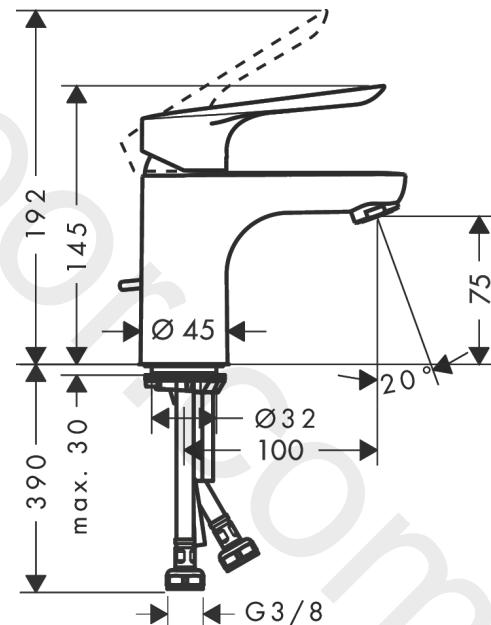

Logis E

Single lever basin mixer 70 with pop-up waste set

Finish: **Chrome** Article Number: **71177000**

Description

product features

- consists of: single lever basin mixer, waste set
- ComfortZone 70
- projection: 100 mm
- spout height: 75 mm
- handle variant: lever handle
- spray type: normal spray
- maximum flow rate at 3 bar: 5 l/min
- ceramic cartridge
- temperature limitation adjustable
- suitable for continuous flow water heaters
- pop-up waste set G 1¼
- material waste set: synthetic
- connection type: G ¾ connections
- connection dimension: DN15
- EU taxonomy: max. 6 l/min - Substantial Contribution (SC) possible

Technology

Certificates / Sustainability

Product image

Scale drawing

Logis E

Single lever basin mixer 70 with pop-up waste set

Finish: **Chrome** Article Number: **71177000**

Flowchart

Logis E
Single lever basin mixer 70 with pop-up waste set
 Finish: **Chrome** Article Number: **71177000**

Exploded Drawing

Year of production: >03/19

Logis E**Single lever basin mixer 70 with pop-up waste set**Finish: **Chrome** Article Number: **71177000****Spare part list**

Year of production: >03/19

Pos.	Description	Article Number	Price	PU
1	handle	93024000	£ 51,00	1
2	screw cover	96338000	£ 3,30	1
3	flange	97406000	£ 20,50	1
4	nut	97209000	£ 16,10	1
5	O-Ring 32x2	98193000	£ 3,30	1
6	cartridge, assy	92730000	£ 35,00	1
7	locking screw for handle	95140000	£ 6,10	1
8	seal	95008000	£ 9,00	1
9	adapter for cartridge	98750000	£ 13,30	1
10	O-Ring 30x2	98186000	£ 3,30	1
11	O-ring 35x2	92604000	£ 6,10	1
12	aerator M24x1 (5 l/min)	92372000	£ 20,50	1
13	seal Ø 42	98722000	£ 6,10	1
14	screw M8 x 68	97736000	£ 6,10	1
15	fixing set	96016000	£ 35,00	1
16	connection hose 450 mm M8x0,75 G3/8	97206000	£ 35,00	1
17	O-ring 7x1,5	98422000	£ 3,30	1
18	pull rod	96657000	£ 13,30	1
a	pop up waste	92168007	-	1
b	pop up waste	94139000	£ 96,00	1