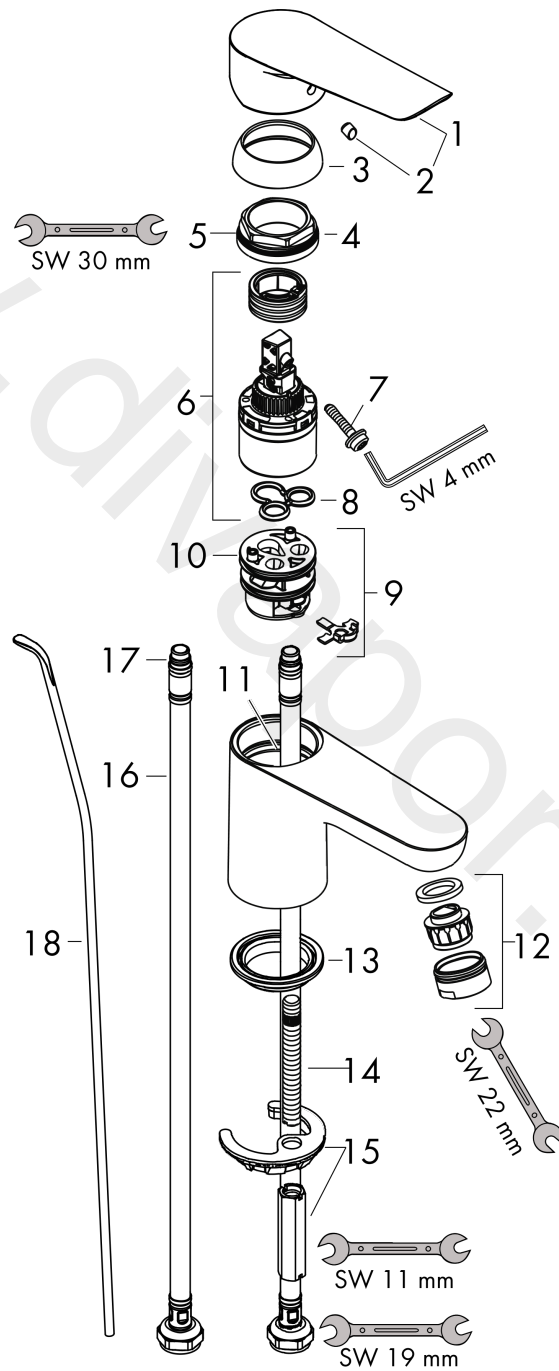

Logis E

Single lever basin mixer 70 with pop-up waste set

Finish: **Chrome** Article Number: **71177000**

Description

product features

- consists of: single lever basin mixer, waste set
- ComfortZone 70
- projection: 100 mm
- spout height: 75 mm
- handle variant: lever handle
- spray type: normal spray
- maximum flow rate at 3 bar: 5 l/min
- ceramic cartridge
- temperature limitation adjustable
- suitable for continuous flow water heaters
- pop-up waste set G 1¼
- material waste set: synthetic
- connection type: G ¾ connections
- connection dimension: DN15
- EU taxonomy: max. 6 l/min - Substantial Contribution (SC) possible

Technology

Certificates / Sustainability

Product image

Scale drawing

Logis E

Single lever basin mixer 70 with pop-up waste set

Finish: **Chrome** Article Number: **71177000**

Flowchart

Logis E
Single lever basin mixer 70 with pop-up waste set
 Finish: **Chrome** Article Number: **71177000**

Exploded Drawing

Year of production: >03/19

Logis E**Single lever basin mixer 70 with pop-up waste set**Finish: **Chrome** Article Number: **71177000****Spare part list**

Year of production: >03/19

Pos.	Description	Article Number	Price	PU
1	handle	93024000	£ 51,00	1
2	screw cover	96338000	£ 3,30	1
3	flange	97406000	£ 20,50	1
4	nut	97209000	£ 16,10	1
5	O-Ring 32x2	98193000	£ 3,30	1
6	cartridge, assy	92730000	£ 35,00	1
7	locking screw for handle	95140000	£ 6,10	1
8	seal	95008000	£ 9,00	1
9	adapter for cartridge	98750000	£ 13,30	1
10	O-Ring 30x2	98186000	£ 3,30	1
11	O-ring 35x2	92604000	£ 6,10	1
12	aerator M24x1 (5 l/min)	92372000	£ 20,50	1
13	seal Ø 42	98722000	£ 6,10	1
14	screw M8 x 68	97736000	£ 6,10	1
15	fixing set	96016000	£ 35,00	1
16	connection hose 450 mm M8x0,75 G3/8	97206000	£ 35,00	1
17	O-ring 7x1,5	98422000	£ 3,30	1
18	pull rod	96657000	£ 13,30	1
a	pop up waste	92168007	-	1
b	pop up waste	94139000	£ 96,00	1