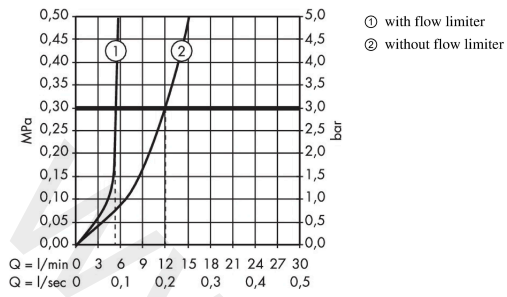

Logis E

Single lever basin mixer 70 with pop-up waste set

Finish: **Chrome** Article Number: **71177000**

Description

product features

- consists of: single lever basin mixer, waste set
- ComfortZone 70
- projection: 100 mm
- spout height: 75 mm
- handle variant: lever handle
- spray type: normal spray
- maximum flow rate at 3 bar: 5 l/min
- ceramic cartridge
- temperature limitation adjustable
- suitable for continuous flow water heaters
- pop-up waste set G 1¼
- material waste set: synthetic
- connection type: G ¾ connections
- connection dimension: DN15
- EU taxonomy: max. 6 l/min - Substantial Contribution (SC) possible

Technology

Certificates / Sustainability

Product image

Scale drawing

Logis E

Single lever basin mixer 70 with pop-up waste set

Finish: **Chrome** Article Number: **71177000**

Flowchart