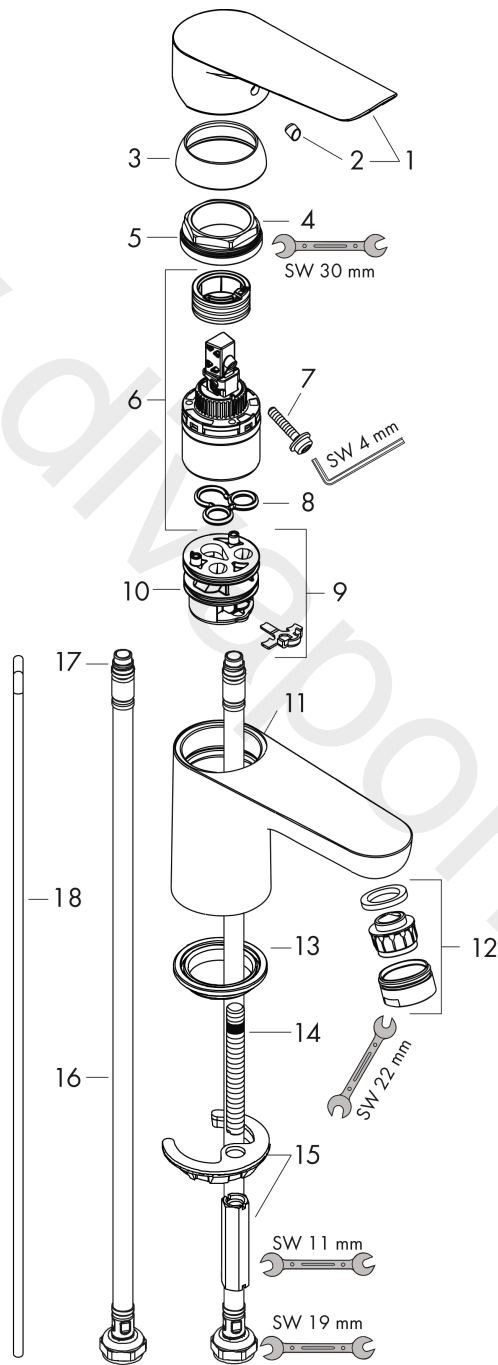

#### product features

- consists of: single lever basin mixer, waste set
- ComfortZone 100
- projection: 119 mm
- spout height: 94 mm
- handle variant: lever handle
- spray type: normal spray
- maximum flow rate at 3 bar: 5 l/min
- ceramic cartridge
- temperature limitation adjustable
- suitable for continuous flow water heaters
- pop-up waste set G 1¼
- material waste set: metal
- connection type: G ¾ connections
- connection dimension: DN15
- EU taxonomy: max. 6 l/min - Substantial Contribution (SC) possible

### Scale drawing

**Logis E**  
**Single lever basin mixer 100 with metal pop-up waste set**  
 Finish: **Chrome** Article Number: **71175000**

**Flowchart**

**Logis E**  
**Single lever basin mixer 100 with metal pop-up waste set**  
 Finish: **Chrome** Article Number: **71175000**

**Exploded Drawing**

Year of production: >01/19

**Logis E****Single lever basin mixer 100 with metal pop-up waste set**Finish: **Chrome** Article Number: **71175000****Spare part list**

Year of production: &gt;01/19

Pos.	Description	Article Number	Price	PU
1	handle	93024000	£ 51,00	1
2	screw cover	96338000	£ 3,30	1
3	flange	97406000	£ 20,50	1
4	nut	97209000	£ 16,10	1
5	O-Ring 32x2	98193000	£ 3,30	1
6	cartridge, assy	92730000	£ 35,00	1
7	locking screw for handle	95140000	£ 6,10	1
8	seal	95008000	£ 9,00	1
9	adapter for cartridge	98750000	£ 13,30	1
10	O-Ring 30x2	98186000	£ 3,30	1
11	O-ring 35x2	92604000	£ 6,10	1
12	aerator M24x1 (5 l/min)	92372000	£ 20,50	1
13	seal Ø 42	98722000	£ 6,10	1
14	screw M8 x 68	97736000	£ 6,10	1
15	fixing set	96016000	£ 35,00	1
16	connection hose 450 mm M8x0,75 G3/8	97206000	£ 35,00	1
17	O-ring 6,6x1,6	93019000	£ 3,30	1
18	pull rod	96657000	£ 13,30	1
a	pop up waste	94139000	£ 96,00	1