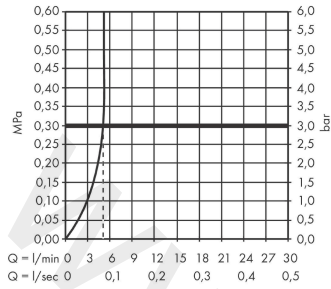

Logis E
Single lever basin mixer 100 with metal pop-up waste set
Finish: **Chrome** Article Number: **71175000**

Flowchart