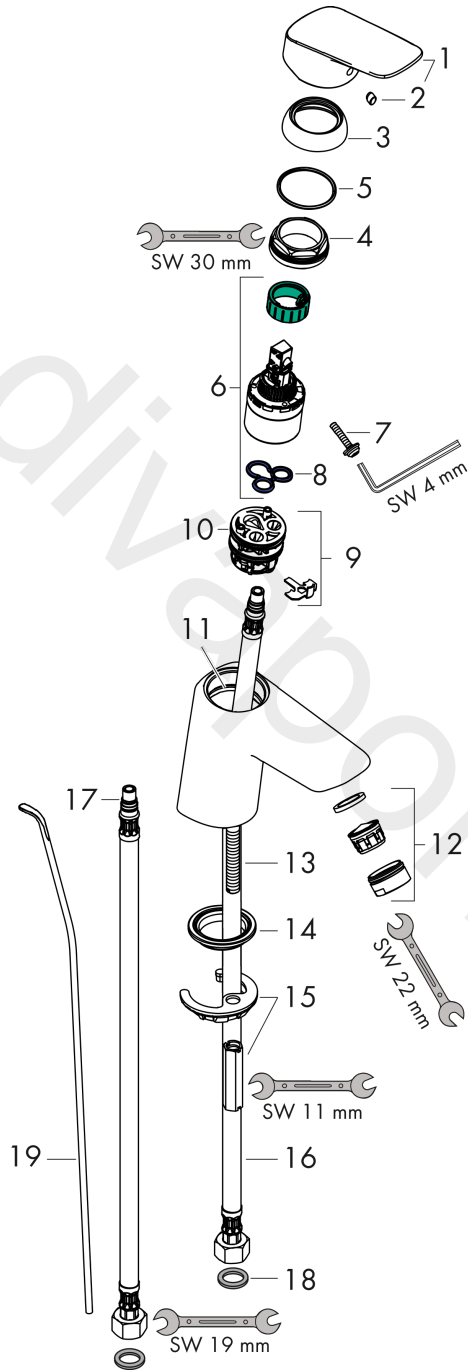

Logis

Single lever basin mixer 100 with metal pop-up waste set

Surfaces: Article Number: 71171000

Exploded Drawing

Year of production: 09/15 - 04/17

Logis

Single lever basin mixer 100 with metal pop-up waste set

Surfaces: Article Number: **71171000**

Spare part list

Year of production: **09/15 - 04/17**

Pos.	Description	Article Number	Price	PU
1	handle	92224000	£ 51,00	1
2	screw cover	96338000	£ 3,30	1
3	flange	97406000	£ 20,50	1
4	nut	97209000	£ 16,10	1
5	O-Ring 32x2	98193000	£ 3,30	1
6	cartridge, assy	92730000	£ 35,00	1
7	locking screw for handle	95140000	£ 6,10	1
8	seal	95008000	£ 9,00	1
9	adapter for cartridge	98750000	£ 13,30	1
10	O-Ring 30x2	98186000	£ 3,30	1
11	O-ring 35x2	92604000	£ 6,10	1
12	aerator M24x1 (5 l/min)	92372000	£ 20,50	1
13	screw M8 x 68	97736000	£ 6,10	1
14	seal Ø 42	98722000	£ 6,10	1
15	fixing set	96016000	£ 35,00	1
16	connection hose 450 mm M8x0,75 G3/8	97206000	£ 35,00	1
17	O-ring 7x1,5	98422000	£ 3,30	1
18	pull rod	96657000	£ 13,30	1
a	pop up waste	94139000	£ 96,00	1