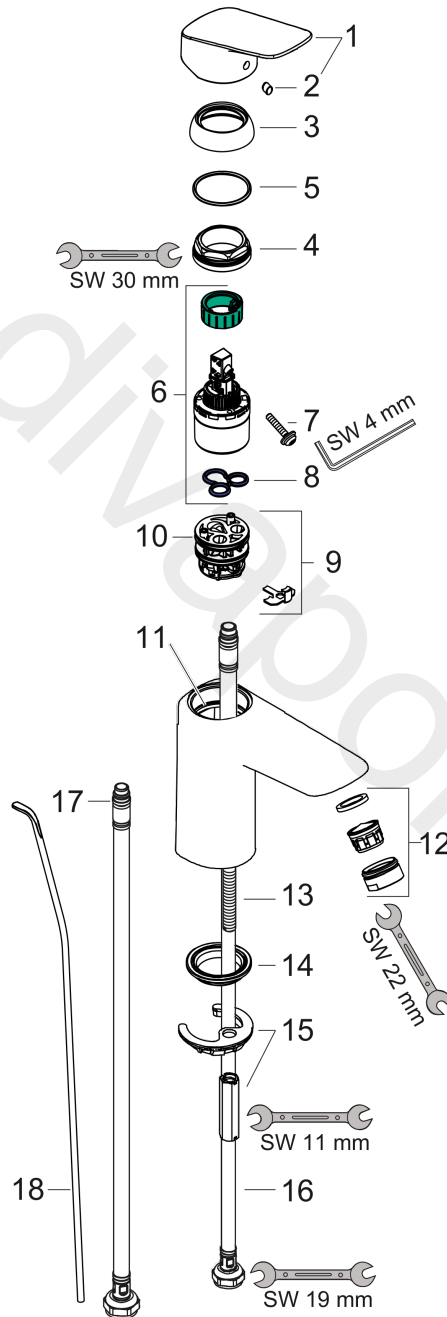

##### product features

- consists of: single lever basin mixer, waste set
- ComfortZone 100
- projection: 108 mm
- spout height: 93 mm
- handle variant: lever handle
- spray type: normal spray
- maximum flow rate at 3 bar: 5 l/min
- ceramic cartridge
- temperature limitation adjustable
- suitable for continuous flow water heaters
- pop-up waste set G 1¼
- material waste set: metal
- connection type: G ¾ connections
- connection dimension: DN15
- EU taxonomy: max. 6 l/min - Substantial Contribution (SC) possible
- WRAS 2107044
- WRAS 2107044 - Approval letter

#### Scale drawing

**Logis**

**Single lever basin mixer 100 with metal pop-up waste set**

Finish: **Chrome** Article Number: **71171000**

**Flowchart**

**Logis**  
**Single lever basin mixer 100 with metal pop-up waste set**  
 Finish: **Chrome** Article Number: **71171000**

Exploded Drawing

Year of production: >05/17

## Spare part list

Year of production: &gt;05/17

Pos.	Description	Article Number	Price	PU
1	handle	92224000	£ 51,00	1
2	screw cover	96338000	£ 3,30	1
3	flange	97406000	£ 20,50	1
4	nut	97209000	£ 16,10	1
5	O-Ring 32x2	98193000	£ 3,30	1
6	cartridge, assy	92730000	£ 35,00	1
7	locking screw for handle	95140000	£ 6,10	1
8	seal	95008000	£ 9,00	1
9	adapter for cartridge	98750000	£ 13,30	1
10	O-Ring 30x2	98186000	£ 3,30	1
11	O-ring 35x2	92604000	£ 6,10	1
12	aerator M24x1 (5 l/min)	92372000	£ 20,50	1
13	screw M8 x 68	97736000	£ 6,10	1
14	seal Ø 42	98722000	£ 6,10	1
15	fixing set	96016000	£ 35,00	1
16	connection hose 450 mm M8x0,75 G3/8	97206000	£ 35,00	1
17	O-ring 6,6x1,6	93019000	£ 3,30	1
18	pull rod	96657000	£ 13,30	1
a	pop up waste	94139000	£ 96,00	1