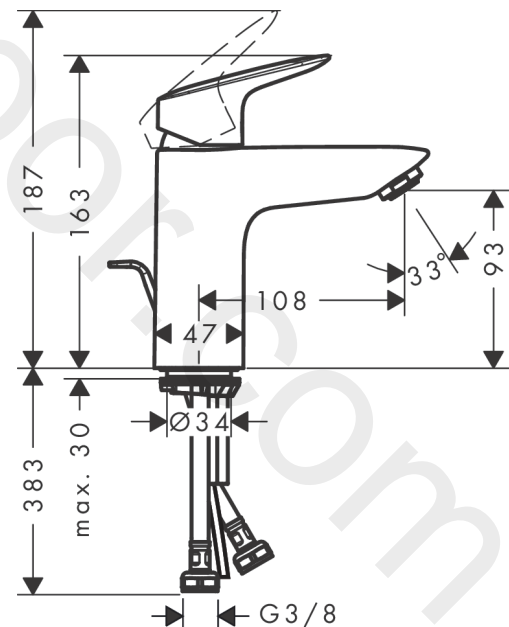

Scale drawing