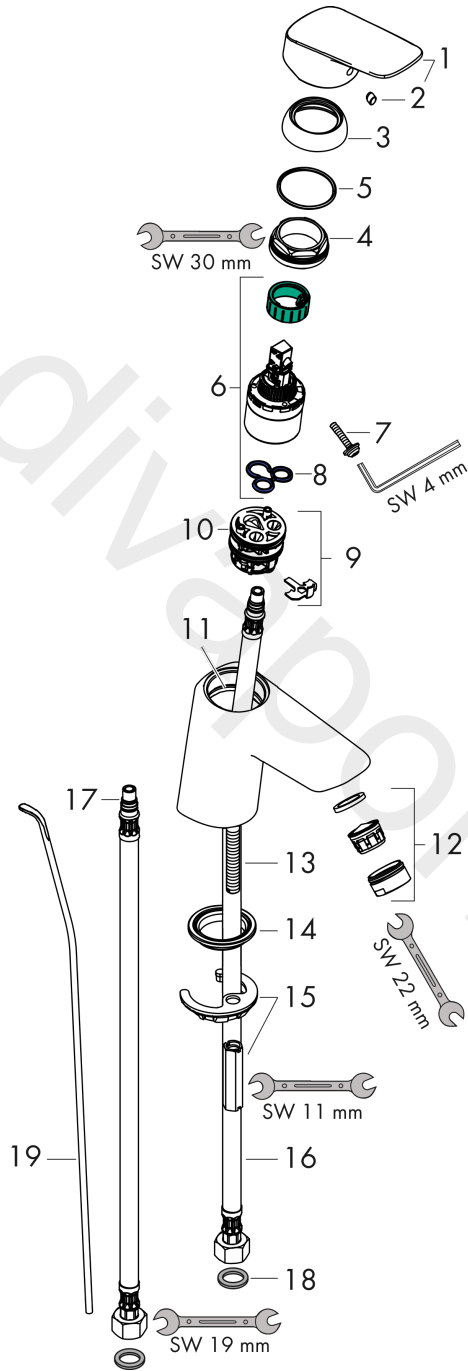

Logis
Single lever basin mixer 70 with metal pop-up waste set
 Surfaces: Article Number: **71170000**

Exploded Drawing

Year of production: **09/15 - 04/17**

Logis

Single lever basin mixer 70 with metal pop-up waste set

Surfaces: Article Number: **71170000**

Spare part list

Year of production: **09/15 - 04/17**

Pos.	Description	Article Number	Price	PU
1	handle	92224000	£ 51,00	1
2	screw cover	96338000	£ 3,30	1
3	flange	97406000	£ 20,50	1
4	nut	97209000	£ 16,10	1
5	O-Ring 32x2	98193000	£ 3,30	1
6	cartridge, assy	92730000	£ 35,00	1
7	locking screw for handle	95140000	£ 6,10	1
8	seal	95008000	£ 9,00	1
9	adapter for cartridge	98750000	£ 13,30	1
10	O-Ring 30x2	98186000	£ 3,30	1
11	O-ring 35x2	92604000	£ 6,10	1
12	aerator M24x1 (5 l/min)	92372000	£ 20,50	1
13	screw M8 x 68	97736000	£ 6,10	1
14	seal Ø 42	98722000	£ 6,10	1
15	fixing set	96016000	£ 35,00	1
16	connection hose 450 mm M8x0,75 G3/8	97206000	£ 35,00	1
17	O-ring 7x1,5	98422000	£ 3,30	1
18	pull rod	96657000	£ 13,30	1
a	pop up waste	94139000	£ 96,00	1