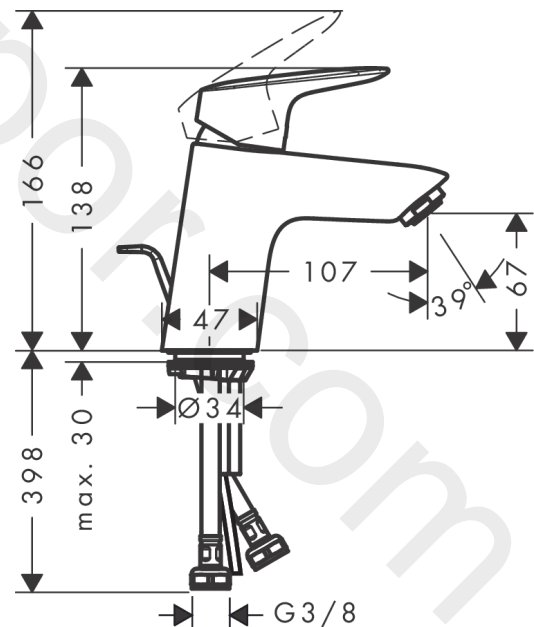

Logis

Single lever basin mixer 70 with metal pop-up waste set

Finish: **Chrome** Article Number: **71170000**

Description

product features

- consists of: single lever basin mixer, waste set
- ComfortZone 70
- projection: 107 mm
- spout height: 67 mm
- handle variant: lever handle
- spray type: normal spray
- maximum flow rate at 3 bar: 5 l/min
- ceramic cartridge
- temperature limitation adjustable
- suitable for continuous flow water heaters
- pop-up waste set G 1¼
- material waste set: metal
- connection type: G ¾ connections
- connection dimension: DN15
- EU taxonomy: max. 6 l/min - Substantial Contribution (SC) possible
- WRAS 2107044
- WRAS 2107044 - Approval letter

Article Details

Price excl. VAT

107,50 £

Technology

Certificates / Sustainability

Product image

Scale drawing

Logis

Single lever basin mixer 70 with metal pop-up waste set

Finish: **Chrome** Article Number: **71170000**

Flowchart

www.divapor.com

Logis
Single lever basin mixer 70 with metal pop-up waste set
 Finish: **Chrome** Article Number: **71170000**

Exploded Drawing

Year of production: >05/17

Logis

Single lever basin mixer 70 with metal pop-up waste set

Finish: **Chrome** Article Number: **71170000**

Spare part list

Year of production: >05/17

Pos.	Description	Article Number	Price	PU
1	handle	92224000	£ 51,00	1
2	screw cover	96338000	£ 3,30	1
3	flange	97406000	£ 20,50	1
4	nut	97209000	£ 16,10	1
5	O-Ring 32x2	98193000	£ 3,30	1
6	cartridge, assy	92730000	£ 35,00	1
7	locking screw for handle	95140000	£ 6,10	1
8	seal	95008000	£ 9,00	1
9	adapter for cartridge	98750000	£ 13,30	1
10	O-Ring 30x2	98186000	£ 3,30	1
11	O-ring 35x2	92604000	£ 6,10	1
12	aerator M24x1 (5 l/min)	92372000	£ 20,50	1
13	screw M8 x 68	97736000	£ 6,10	1
14	seal Ø 42	98722000	£ 6,10	1
15	fixing set	96016000	£ 35,00	1
16	connection hose 450 mm M8x0,75 G3/8	97206000	£ 35,00	1
17	O-ring 6,6x1,6	93019000	£ 3,30	1
18	pull rod	96657000	£ 13,30	1
a	pop up waste	94139000	£ 96,00	1