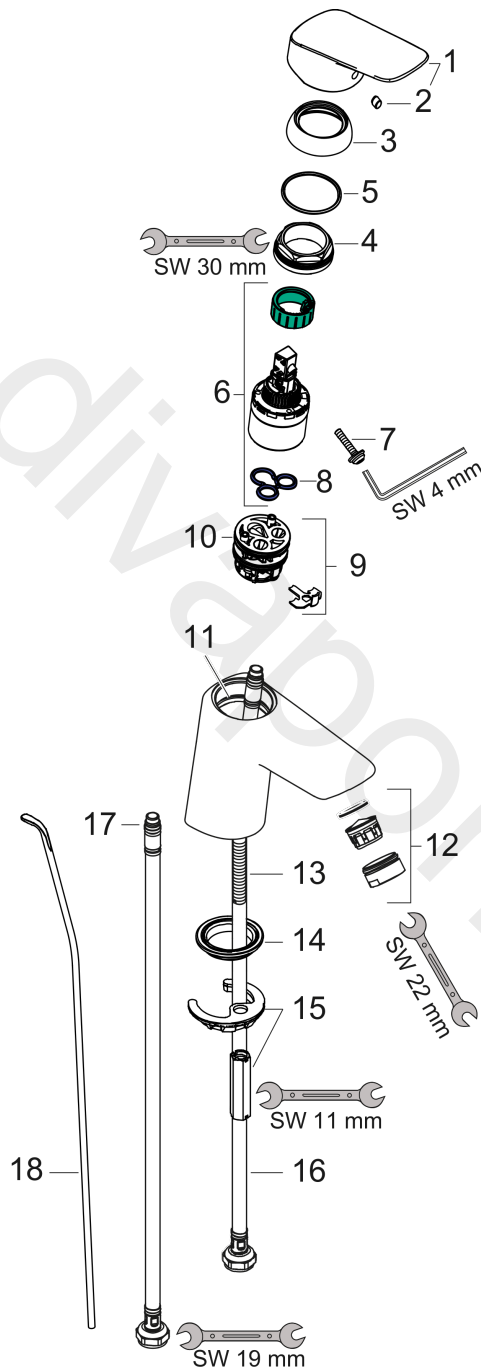

Logis

Single lever basin mixer 70 with metal pop-up waste set

Finish: **Chrome** Article Number: **71170000**

Description

product features

- consists of: single lever basin mixer, waste set
- ComfortZone 70
- projection: 107 mm
- spout height: 67 mm
- handle variant: lever handle
- spray type: normal spray
- maximum flow rate at 3 bar: 5 l/min
- ceramic cartridge
- temperature limitation adjustable
- suitable for continuous flow water heaters
- pop-up waste set G 1¼
- material waste set: metal
- connection type: G ¾ connections
- connection dimension: DN15
- EU taxonomy: max. 6 l/min - Substantial Contribution (SC) possible
- WRAS 2107044
- WRAS 2107044 - Approval letter

Single lever basin mixer 70 with metal pop-up waste set

Finish: **Chrome** Article Number: **71170000**

Flowchart

www.divapor.com

Logis
Single lever basin mixer 70 with metal pop-up waste set
 Finish: **Chrome** Article Number: **71170000**

Exploded Drawing

Year of production: >05/17

Logis

Single lever basin mixer 70 with metal pop-up waste set

Finish: **Chrome** Article Number: **71170000**

Spare part list

Year of production: >05/17

Pos.	Description	Article Number	Price	PU
1	handle	92224000	£ 51,00	1
2	screw cover	96338000	£ 3,30	1
3	flange	97406000	£ 20,50	1
4	nut	97209000	£ 16,10	1
5	O-Ring 32x2	98193000	£ 3,30	1
6	cartridge, assy	92730000	£ 35,00	1
7	locking screw for handle	95140000	£ 6,10	1
8	seal	95008000	£ 9,00	1
9	adapter for cartridge	98750000	£ 13,30	1
10	O-Ring 30x2	98186000	£ 3,30	1
11	O-ring 35x2	92604000	£ 6,10	1
12	aerator M24x1 (5 l/min)	92372000	£ 20,50	1
13	screw M8 x 68	97736000	£ 6,10	1
14	seal Ø 42	98722000	£ 6,10	1
15	fixing set	96016000	£ 35,00	1
16	connection hose 450 mm M8x0,75 G3/8	97206000	£ 35,00	1
17	O-ring 6,6x1,6	93019000	£ 3,30	1
18	pull rod	96657000	£ 13,30	1
a	pop up waste	94139000	£ 96,00	1