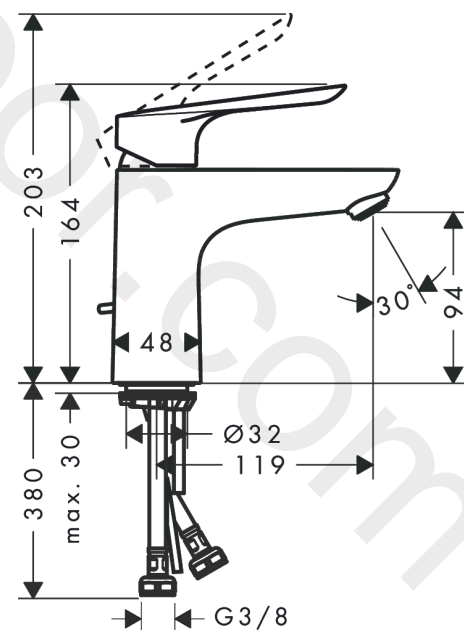

Scale drawing