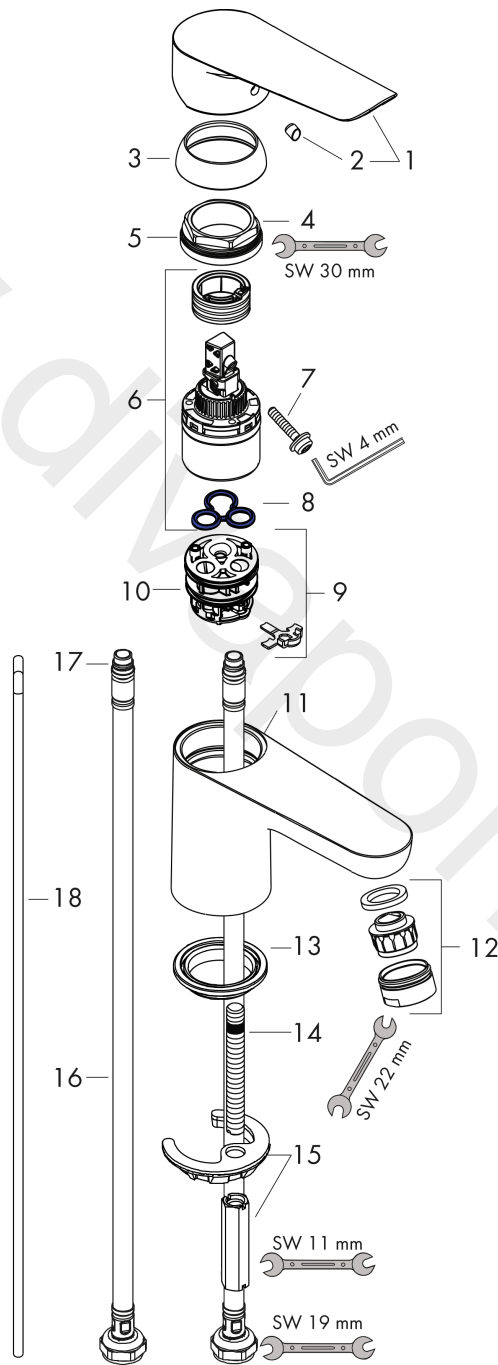

Logis E
Single lever basin mixer 100 CoolStart with pop-up waste set
Finish: **Chrome** Article Number: **71165000**

Exploded Drawing

Year of production: >06/17

Logis E

Single lever basin mixer 100 CoolStart with pop-up waste set

Finish: **Chrome** Article Number: **71165000**

Spare part list

Year of production: >06/17

Pos.	Description	Article Number	Price	PU
1	handle	93134000	£ 43,00	1
2	screw cover	96338000	£ 3,30	1
3	flange	97406000	£ 20,50	1
4	nut	97209000	£ 16,10	1
5	O-Ring 32x2	98193000	£ 3,30	1
6	cartridge, assy	92730000	£ 35,00	1
7	locking screw for handle	95140000	£ 6,10	1
8	seal	95008000	£ 9,00	1
9	adapter for cartridge	98324000	£ 16,10	1
10	O-Ring 30x2	98186000	£ 3,30	1
11	O-ring 35x2	92604000	£ 6,10	1
12	aerator M24x1 (5 l/min)	92372000	£ 20,50	1
13	screw M8 x 68	97736000	£ 6,10	1
14	seal Ø 42	98722000	£ 6,10	1
15	fixing set	96016000	£ 35,00	1
16	connection hose 450 mm M8x0,75 G3/8	97206000	£ 35,00	1
17	O-ring 6,6x1,6	93019000	£ 3,30	1
18	sealing set	95581000	£ 6,10	1
19	pull rod	96657000	£ 13,30	1
a	pop up waste	92168007	-	1