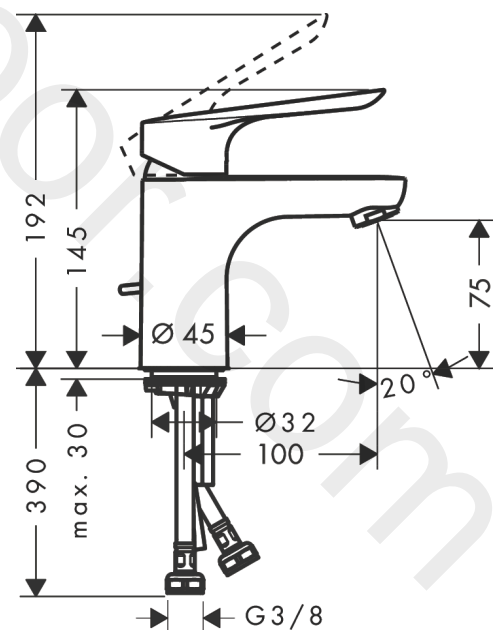

Scale drawing