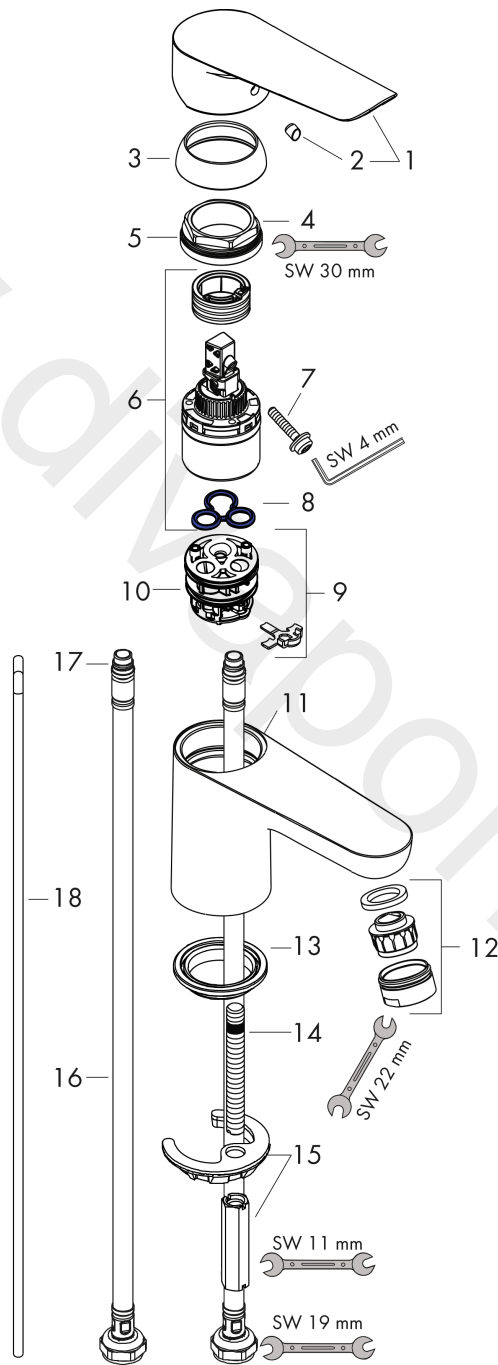

Logis E
Single lever basin mixer 70 CoolStart with pop-up waste set
Finish: **Chrome** Article Number: **71164000**

Exploded Drawing

Year of production: >06/17

Logis E

Single lever basin mixer 70 CoolStart with pop-up waste set

Finish: **Chrome** Article Number: **71164000**

Spare part list

Year of production: >06/17

Pos.	Description	Article Number	Price	PU
1	handle	93134000	£ 43,00	1
2	screw cover	96338000	£ 3,30	1
3	flange	97406000	£ 20,50	1
4	nut	97209000	£ 16,10	1
5	O-Ring 32x2	98193000	£ 3,30	1
6	cartridge, assy	92730000	£ 35,00	1
7	locking screw for handle	95140000	£ 6,10	1
8	seal	95008000	£ 9,00	1
9	adapter for cartridge	98324000	£ 16,10	1
10	O-Ring 30x2	98186000	£ 3,30	1
11	O-ring 35x2	92604000	£ 6,10	1
12	aerator M24x1 (5 l/min)	92372000	£ 20,50	1
13	screw M8 x 68	97736000	£ 6,10	1
14	seal Ø 42	98722000	£ 6,10	1
15	fixing set	96016000	£ 35,00	1
16	connection hose 450 mm M8x0,75 G3/8	97206000	£ 35,00	1
17	O-ring 6,6x1,6	93019000	£ 3,30	1
18	pull rod	96657000	£ 13,30	1
a	pop up waste	92168007	-	1