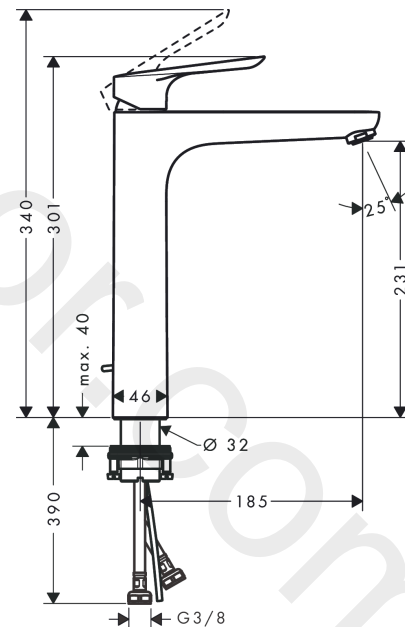

Scale drawing