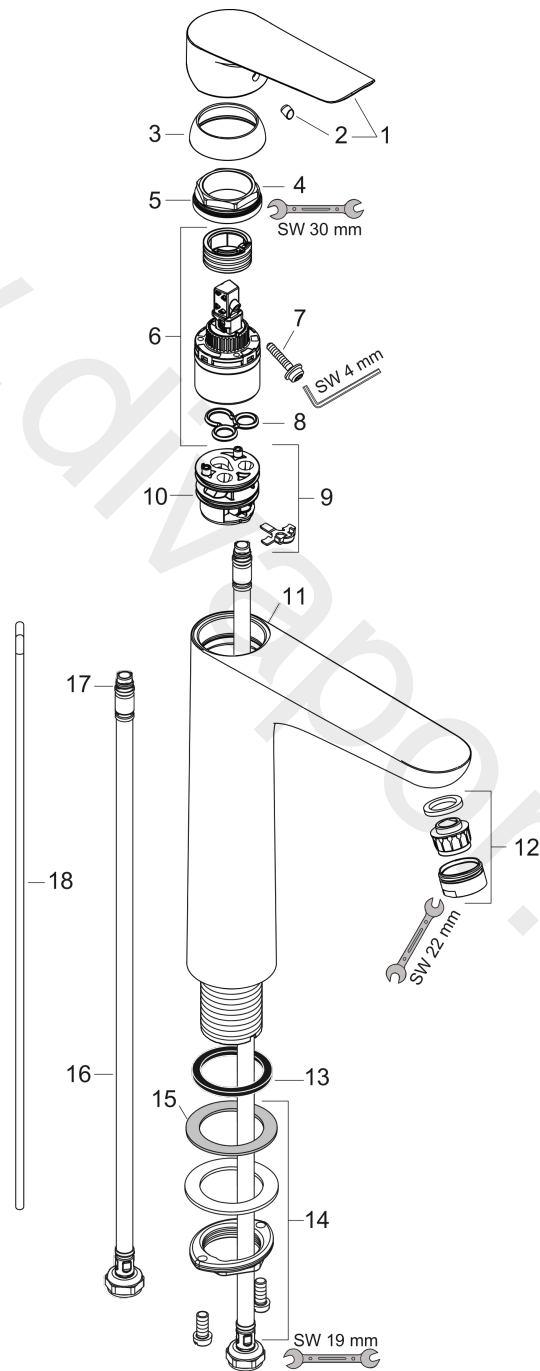

##### product features

- consists of: single lever basin mixer, waste set
- ComfortZone 230
- projection: 185 mm
- spout height: 231 mm
- handle variant: lever handle
- spray type: normal spray
- maximum flow rate at 3 bar: 5 l/min
- ceramic cartridge
- temperature limitation adjustable
- suitable for continuous flow water heaters
- pop-up waste set G 1¼
- material waste set: synthetic
- connection type: G ¾ connections
- connection dimension: DN15
- EU taxonomy: max. 6 l/min - Substantial Contribution (SC) possible

#### Scale drawing

**Logis E**

**Single lever basin mixer 230 with pop-up waste set**

Finish: **Chrome** Article Number: **71162000**

**Flowchart**

**Logis E**  
**Single lever basin mixer 230 with pop-up waste set**  
 Finish: **Chrome** Article Number: **71162000**

**Exploded Drawing**

Year of production: >04/17

### Spare part list

Year of production: >04/17

Pos.	Description	Article Number	Price	PU
1	handle	93024000	£ 51,00	1
2	screw cover	96338000	£ 3,30	1
3	flange	97406000	£ 20,50	1
4	nut	97209000	£ 16,10	1
5	O-Ring 32x2	98193000	£ 3,30	1
6	cartridge, assy	92730000	£ 35,00	1
7	locking screw for handle	95140000	£ 6,10	1
8	seal	95008000	£ 9,00	1
9	adapter for cartridge	98750000	£ 13,30	1
10	O-Ring 30x2	98186000	£ 3,30	1
11	O-ring 35x2	92604000	£ 6,10	1
12	aerator M24x1 (5 l/min)	92372000	£ 20,50	1
13	flat seal	98749000	£ 6,10	1
14	fixing set (Ø 32)	13961000	£ 25,00	1
15	lever collar	97548000	£ 3,30	1
16	connection hose 600 mm M8x0,75 G3/8	96556000	£ 25,00	1
17	O-ring 6,6x1,6	93019000	£ 3,30	1
18	pull rod	96657000	£ 13,30	1
a	pop up waste	92168000	£ 43,00	1
b	fixation extension 35 mm	13898000	£ 79,00	1