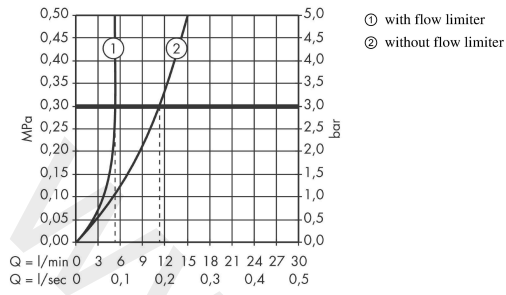

#### Scale drawing

**Logis E**

**Single lever basin mixer 230 with pop-up waste set**

Finish: **Chrome** Article Number: **71162000**

**Flowchart**

**Logis E**  
**Single lever basin mixer 230 with pop-up waste set**  
 Finish: **Chrome** Article Number: **71162000**