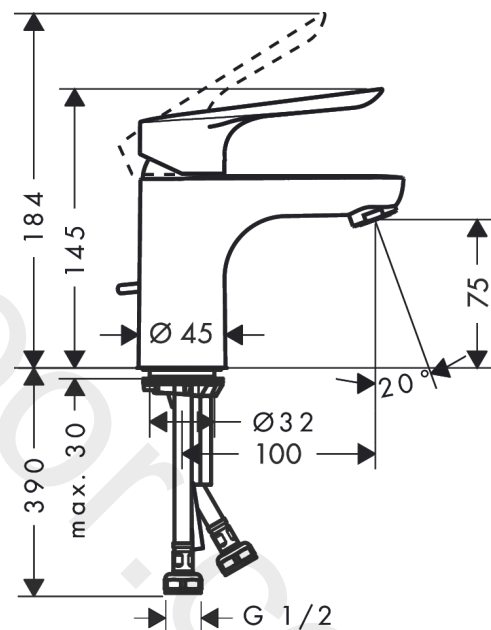

Logis E

Single lever basin mixer 70

Finish: **Chrome** Article Number: **71160003**

Description

product features

- ComfortZone 70
- projection: 107 mm
- spout height: 75 mm
- handle variant: lever handle
- spray type: normal spray
- maximum flow rate at 3 bar: 5 l/min
- ceramic cartridge
- temperature limitation adjustable
- suitable for continuous flow water heaters
- connection type: G 1/2 connections
- connection dimension: DN15

Technology

Certificates / Sustainability

Product image

Scale drawing

Flowchart

Logis E
Single lever basin mixer 70
 Finish: **Chrome** Article Number: **71160003**

Exploded Drawing

Year of production: >10/18

Logis E

Single lever basin mixer 70

Finish: **Chrome** Article Number: **71160003**

Spare part list

Year of production: >10/18

Pos.	Description	Article Number	Price	PU
1	handle	93024000	£ 51,00	1
2	screw cover	96338000	£ 3,30	1
3	flange	97406000	£ 20,50	1
4	nut	97209000	£ 16,10	1
5	O-Ring 32x2	98193000	£ 3,30	1
6	cartridge, assy	92730000	£ 35,00	1
7	locking screw for handle	95140000	£ 6,10	1
8	seal	95008000	£ 9,00	1
9	adapter for cartridge	98750000	£ 13,30	1
10	O-Ring 30x2	98186000	£ 3,30	1
11	O-ring 35x2	92604000	£ 6,10	1
12	aerator M24x1 (5 l/min)	13185000	£ 22,30	1
13	seal Ø 42	98722000	£ 6,10	1
14	screw M8 x 68	97736000	£ 6,10	1
15	fixing set	96016000	£ 35,00	1
16	connection hose 450 mm M8x0,75 G½	97443000	£ 20,50	1
17	O-ring 6,6x1,6	93019000	£ 3,30	1