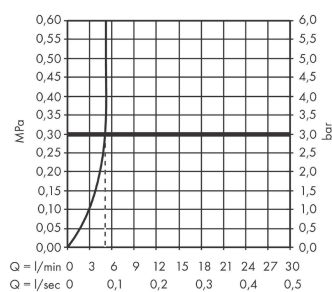

Logis E

Single lever basin mixer 70

Finish: **Chrome** Article Number: **71160003**

Description

product features

- ComfortZone 70
- projection: 107 mm
- spout height: 75 mm
- handle variant: lever handle
- spray type: normal spray
- maximum flow rate at 3 bar: 5 l/min
- ceramic cartridge
- temperature limitation adjustable
- suitable for continuous flow water heaters
- connection type: G 1/2 connections
- connection dimension: DN15

Technology

Certificates / Sustainability

Product image

Scale drawing

Flowchart

Logis E
Single lever basin mixer 70
 Finish: **Chrome** Article Number: **71160003**

Exploded Drawing

Year of production: >10/18