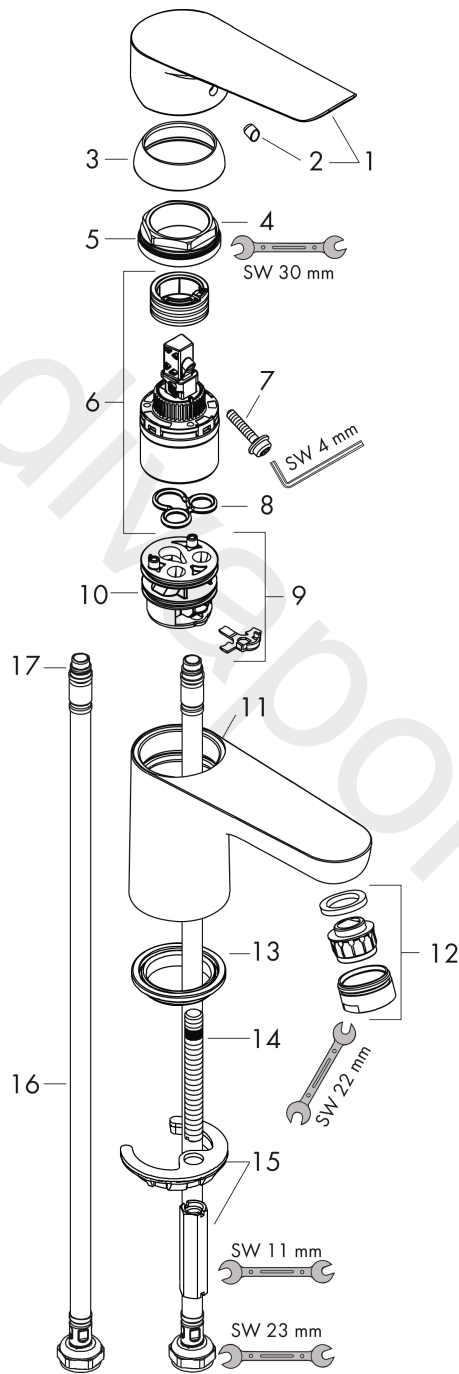

Logis E

Single lever basin mixer 70

Finish: **Chrome** Article Number: **71160003**

Description

product features

- ComfortZone 70
- projection: 107 mm
- spout height: 75 mm
- handle variant: lever handle
- spray type: normal spray
- maximum flow rate at 3 bar: 5 l/min
- ceramic cartridge
- temperature limitation adjustable
- suitable for continuous flow water heaters
- connection type: G 1/2 connections
- connection dimension: DN15

Technology

Certificates / Sustainability

Product image

Scale drawing

Flowchart

Logis E
Single lever basin mixer 70
 Finish: **Chrome** Article Number: **71160003**

Exploded Drawing

Year of production: >10/18

Logis E

Single lever basin mixer 70

Finish: **Chrome** Article Number: **71160003**

Spare part list

Year of production: >10/18

Pos.	Description	Article Number	Price	PU
1	handle	93024000	£ 51,00	1
2	screw cover	96338000	£ 3,30	1
3	flange	97406000	£ 20,50	1
4	nut	97209000	£ 16,10	1
5	O-Ring 32x2	98193000	£ 3,30	1
6	cartridge, assy	92730000	£ 35,00	1
7	locking screw for handle	95140000	£ 6,10	1
8	seal	95008000	£ 9,00	1
9	adapter for cartridge	98750000	£ 13,30	1
10	O-Ring 30x2	98186000	£ 3,30	1
11	O-ring 35x2	92604000	£ 6,10	1
12	aerator M24x1 (5 l/min)	13185000	£ 22,30	1
13	seal Ø 42	98722000	£ 6,10	1
14	screw M8 x 68	97736000	£ 6,10	1
15	fixing set	96016000	£ 35,00	1
16	connection hose 450 mm M8x0,75 G½	97443000	£ 20,50	1
17	O-ring 6,6x1,6	93019000	£ 3,30	1