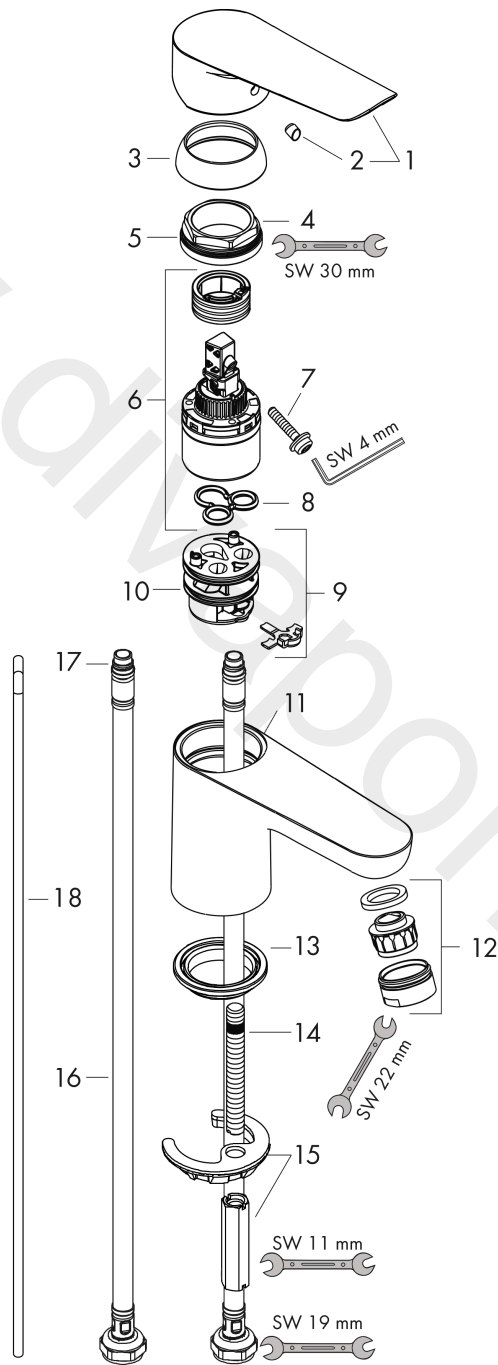

Logis E
Single lever basin mixer 70 with pop-up waste set
 Surfaces: Article Number: **71160000**

Exploded Drawing

Year of production: **04/17 - 01/19**

Logis E

Single lever basin mixer 70 with pop-up waste set

Surfaces: Article Number: **71160000**

Spare part list

Year of production: **04/17 - 01/19**

| Pos. | Description | Article Number | Price | PU |
|------|-------------------------------------|----------------|---------|----|
| 1 | handle | 93024000 | £ 51,00 | 1 |
| 2 | screw cover | 96338000 | £ 3,30 | 1 |
| 3 | flange | 97406000 | £ 20,50 | 1 |
| 4 | nut | 97209000 | £ 16,10 | 1 |
| 5 | O-Ring 32x2 | 98193000 | £ 3,30 | 1 |
| 6 | cartridge, assy | 92730000 | £ 35,00 | 1 |
| 7 | locking screw for handle | 95140000 | £ 6,10 | 1 |
| 8 | seal | 95008000 | £ 9,00 | 1 |
| 9 | adapter for cartridge | 98750000 | £ 13,30 | 1 |
| 10 | O-Ring 30x2 | 98186000 | £ 3,30 | 1 |
| 11 | O-ring 35x2 | 92604000 | £ 6,10 | 1 |
| 12 | aerator M24x1 (5 l/min) | 92372000 | £ 20,50 | 1 |
| 13 | seal Ø 42 | 98722000 | £ 6,10 | 1 |
| 14 | screw M8 x 68 | 97736000 | £ 6,10 | 1 |
| 15 | fixing set | 96016000 | £ 35,00 | 1 |
| 16 | connection hose 450 mm M8x0,75 G3/8 | 97206000 | £ 35,00 | 1 |
| 17 | O-ring 6,6x1,6 | 93019000 | £ 3,30 | 1 |
| 18 | pull rod | 96657000 | £ 13,30 | 1 |
| a | pop up waste | 92168000 | £ 43,00 | 1 |