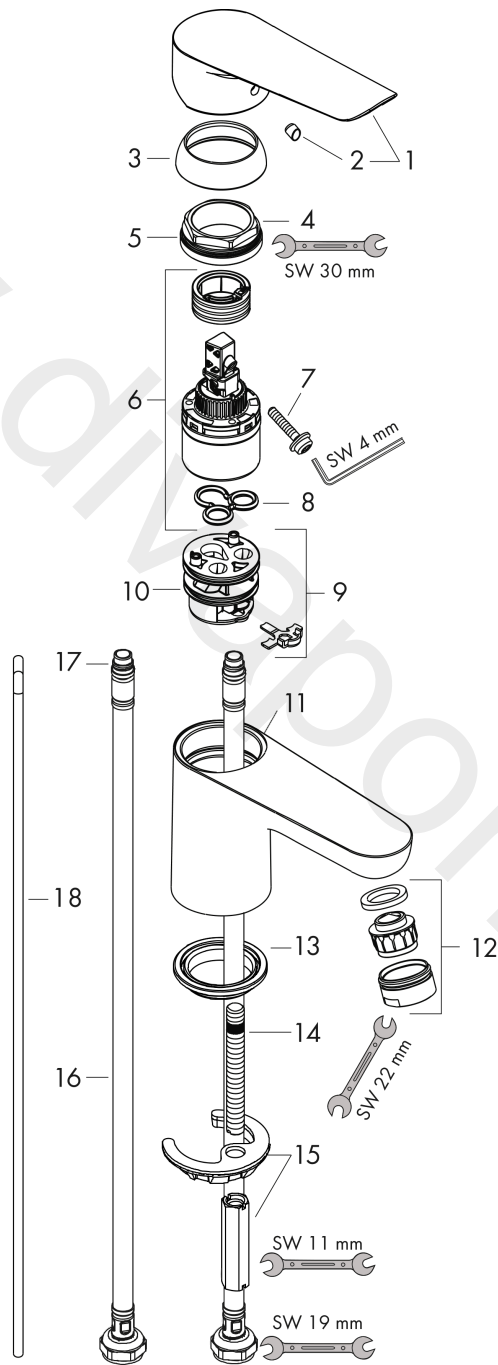

Logis E

Single lever basin mixer 70 with pop-up waste set

Finish: **Chrome** Article Number: **71160000**

Description

product features

- consists of: single lever basin mixer, waste set
- ComfortZone 70
- projection: 107 mm
- spout height: 75 mm
- handle variant: lever handle
- spray type: normal spray
- maximum flow rate at 3 bar: 5 l/min
- ceramic cartridge
- temperature limitation adjustable
- suitable for continuous flow water heaters
- pop-up waste set G 1¼
- material waste set: synthetic
- connection type: G ¾ connections
- connection dimension: DN15
- EU taxonomy: max. 6 l/min - Substantial Contribution (SC) possible

Single lever basin mixer 70 with pop-up waste set

Finish: **Chrome** Article Number: **71160000**

Flowchart

Logis E
Single lever basin mixer 70 with pop-up waste set
 Finish: **Chrome** Article Number: **71160000**

Exploded Drawing

Year of production: >02/19

Logis E**Single lever basin mixer 70 with pop-up waste set**Finish: **Chrome** Article Number: **71160000****Spare part list**

Year of production: >02/19

Pos.	Description	Article Number	Price	PU
1	handle	93024000	£ 51,00	1
2	screw cover	96338000	£ 3,30	1
3	flange	97406000	£ 20,50	1
4	nut	97209000	£ 16,10	1
5	O-Ring 32x2	98193000	£ 3,30	1
6	cartridge, assy	92730000	£ 35,00	1
7	locking screw for handle	95140000	£ 6,10	1
8	seal	95008000	£ 9,00	1
9	adapter for cartridge	98750000	£ 13,30	1
10	O-Ring 30x2	98186000	£ 3,30	1
11	O-ring 35x2	92604000	£ 6,10	1
12	aerator M24x1 (3,5 l/min)	92508000	£ 20,50	1
13	seal Ø 42	98722000	£ 6,10	1
14	screw M8 x 68	97736000	£ 6,10	1
15	fixing set	96016000	£ 35,00	1
16	connection hose 450 mm M8x0,75 G3/8	97206000	£ 35,00	1
17	O-ring 6,6x1,6	93019000	£ 3,30	1
18	pull rod	96657000	£ 13,30	1
a	pop up waste	92168007	-	1