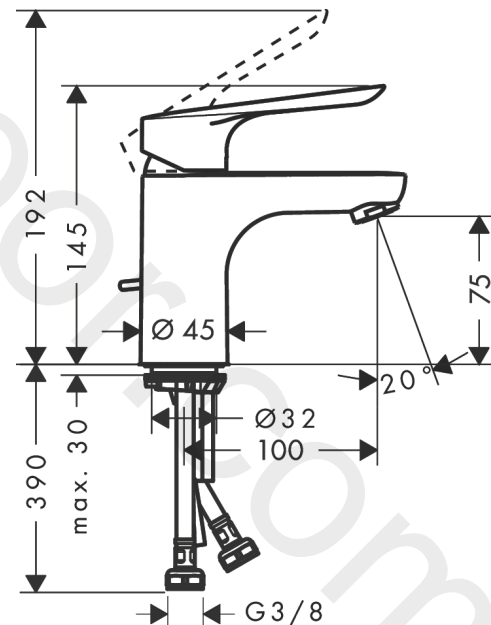

Logis E

Single lever basin mixer 70 with pop-up waste set

Finish: **Chrome** Article Number: **71160000**

Description

product features

- consists of: single lever basin mixer, waste set
- ComfortZone 70
- projection: 107 mm
- spout height: 75 mm
- handle variant: lever handle
- spray type: normal spray
- maximum flow rate at 3 bar: 5 l/min
- ceramic cartridge
- temperature limitation adjustable
- suitable for continuous flow water heaters
- pop-up waste set G 1¼
- material waste set: synthetic
- connection type: G ¾ connections
- connection dimension: DN15
- EU taxonomy: max. 6 l/min - Substantial Contribution (SC) possible

Article Details

Price excl. VAT

93,33 £

Technology

Certificates / Sustainability

Product image

Scale drawing

Logis E

Single lever basin mixer 70 with pop-up waste set

Finish: **Chrome** Article Number: **71160000**

Flowchart

Logis E
Single lever basin mixer 70 with pop-up waste set
 Finish: **Chrome** Article Number: **71160000**

Exploded Drawing

Year of production: >02/19

Logis E**Single lever basin mixer 70 with pop-up waste set**Finish: **Chrome** Article Number: **71160000****Spare part list**

Year of production: >02/19

Pos.	Description	Article Number	Price	PU
1	handle	93024000	£ 51,00	1
2	screw cover	96338000	£ 3,30	1
3	flange	97406000	£ 20,50	1
4	nut	97209000	£ 16,10	1
5	O-Ring 32x2	98193000	£ 3,30	1
6	cartridge, assy	92730000	£ 35,00	1
7	locking screw for handle	95140000	£ 6,10	1
8	seal	95008000	£ 9,00	1
9	adapter for cartridge	98750000	£ 13,30	1
10	O-Ring 30x2	98186000	£ 3,30	1
11	O-ring 35x2	92604000	£ 6,10	1
12	aerator M24x1 (3,5 l/min)	92508000	£ 20,50	1
13	seal Ø 42	98722000	£ 6,10	1
14	screw M8 x 68	97736000	£ 6,10	1
15	fixing set	96016000	£ 35,00	1
16	connection hose 450 mm M8x0,75 G3/8	97206000	£ 35,00	1
17	O-ring 6,6x1,6	93019000	£ 3,30	1
18	pull rod	96657000	£ 13,30	1
a	pop up waste	92168007	-	1