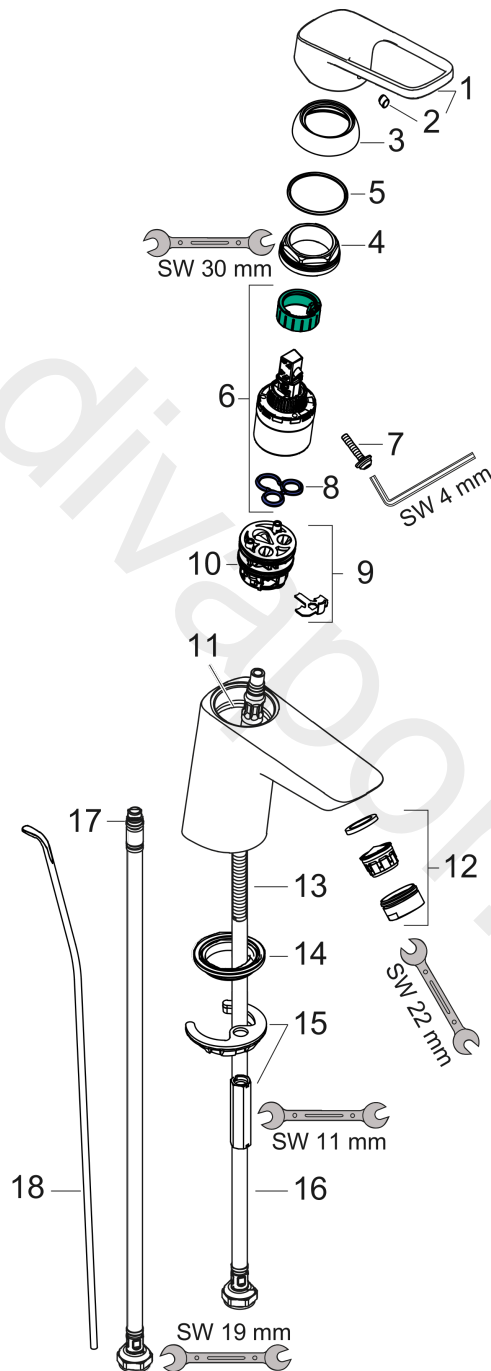

Logis Loop

Single lever basin mixer 100 CoolStart with pop-up waste set

Surfaces: Article Number: **71154000**

Exploded Drawing

Year of production: **06/17 - 06/22**

Logis Loop

Single lever basin mixer 100 CoolStart with pop-up waste set

Surfaces: Article Number: **71154000**

Spare part list

Year of production: 06/17 - 06/22

Pos.	Description	Article Number	Price	PU
1	handle	93135000	-	1
2	screw cover	96338000	£ 3,30	1
3	flange	97406000	£ 20,50	1
4	nut	97209000	£ 16,10	1
5	O-Ring 32x2	98193000	£ 3,30	1
6	cartridge, assy	92730000	£ 35,00	1
7	locking screw for handle	95140000	£ 6,10	1
8	seal	95008000	£ 9,00	1
9	adapter for cartridge	98324000	£ 16,10	1
10	O-Ring 30x2	98186000	£ 3,30	1
11	O-ring 35x2	92604000	£ 6,10	1
12	aerator M24x1 (5 l/min)	92372000	£ 20,50	1
13	screw M8 x 68	97736000	£ 6,10	1
14	seal Ø 42	98722000	£ 6,10	1
15	fixing set	96016000	£ 35,00	1
16	connection hose 450 mm M8x0,75 G3/8	97206000	£ 35,00	1
17	O-ring 6,6x1,6	93019000	£ 3,30	1
18	pull rod	96657000	£ 13,30	1
a	pop up waste	92168000	£ 43,00	1