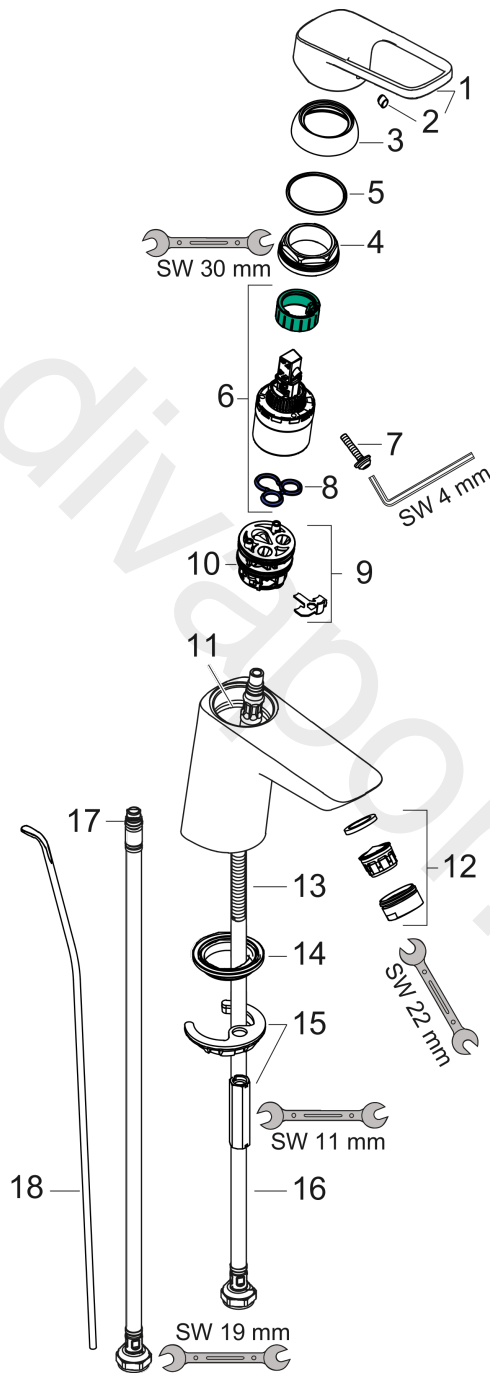

Logis Loop

Single lever basin mixer 70 with pop-up waste set

Surfaces: Article Number: **71150000**

Exploded Drawing

Year of production: **01/17 - 06/22**

Logis Loop**Single lever basin mixer 70 with pop-up waste set**Surfaces: Article Number: **71150000****Spare part list**Year of production: **01/17 - 06/22**

Pos.	Description	Article Number	Price	PU
1	handle	93011000	£ 43,00	1
2	screw cover	96338000	£ 3,30	1
3	flange	97406000	£ 20,50	1
4	nut	97209000	£ 16,10	1
5	O-Ring 32x2	98193000	£ 3,30	1
6	cartridge, assy	92730000	£ 35,00	1
7	locking screw for handle	95140000	£ 6,10	1
8	seal	95008000	£ 9,00	1
9	adapter for cartridge	98750000	£ 13,30	1
10	O-Ring 30x2	98186000	£ 3,30	1
11	O-ring 35x2	92604000	£ 6,10	1
12	aerator M24x1 (5 l/min)	92372000	£ 20,50	1
13	screw M8 x 68	97736000	£ 6,10	1
14	seal Ø 42	98722000	£ 6,10	1
15	fixing set	96016000	£ 35,00	1
16	connection hose 450 mm M8x0,75 G3/8	97206000	£ 35,00	1
17	O-ring 6,6x1,6	93019000	£ 3,30	1
18	sealing set	95581000	£ 6,10	1
19	pull rod	96657000	£ 13,30	1
a	pop up waste	92168007	-	1