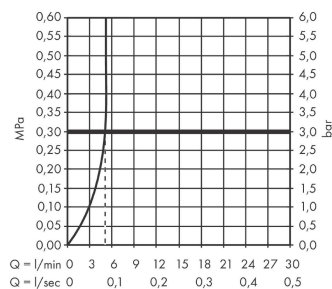

Logis

Single lever basin mixer 100 CoolStart without waste set DZR

Finish: **Chrome** Article Number: **71149000**

Description

product features

- ComfortZone 100
- projection: 108 mm
- spout height: 93 mm
- handle variant: lever handle
- spray type: normal spray
- maximum flow rate at 3 bar: 5 l/min
- ceramic cartridge
- temperature limitation adjustable
- suitable for continuous flow water heaters
- connection type: G 3/8 connections
- connection dimension: DN15
- cold water in basic handle position

Technology

Certificates / Sustainability

Product image

Scale drawing

Flowchart

Logis
Single lever basin mixer 100 CoolStart without waste set DZR
 Finish: **Chrome** Article Number: **71149000**

Exploded Drawing