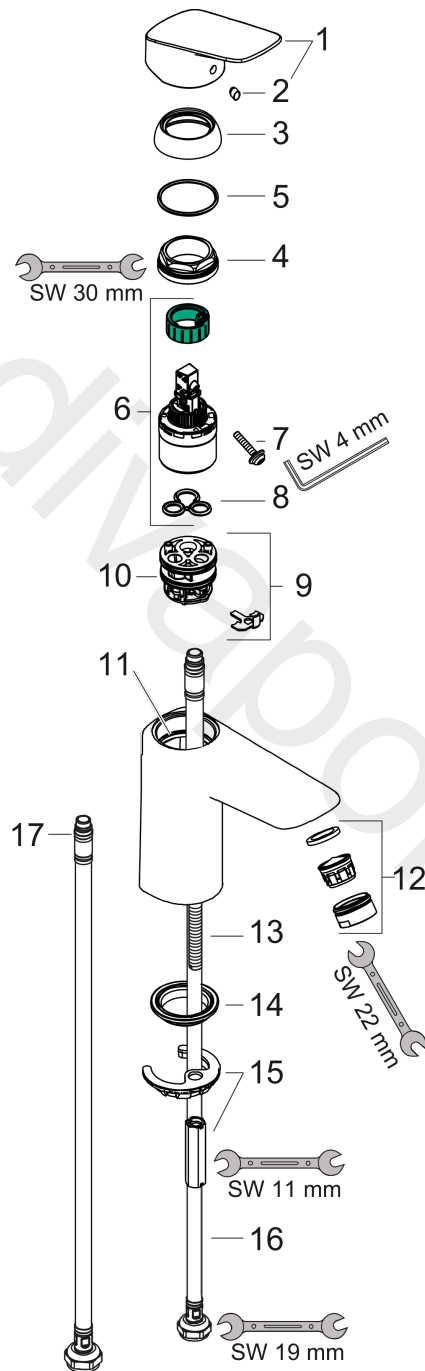

Logis

Single lever basin mixer 100 CoolStart without waste set DZR

Finish: **Chrome** Article Number: **71149000**

Description

product features

- ComfortZone 100
- projection: 108 mm
- spout height: 93 mm
- handle variant: lever handle
- spray type: normal spray
- maximum flow rate at 3 bar: 5 l/min
- ceramic cartridge
- temperature limitation adjustable
- suitable for continuous flow water heaters
- connection type: G 3/8 connections
- connection dimension: DN15
- cold water in basic handle position

Technology

Certificates / Sustainability

Product image

Scale drawing

Flowchart

Logis
Single lever basin mixer 100 CoolStart without waste set DZR
 Finish: **Chrome** Article Number: **71149000**

Exploded Drawing

Year of production: >04/20

Logis

Single lever basin mixer 100 CoolStart without waste set DZR

Finish: **Chrome** Article Number: **71149000**

Spare part list

Year of production: >04/20

Pos.	Description	Article Number	Price	PU
1	handle	92236000	£ 64,00	1
2	screw cover	96338000	£ 3,30	1
3	flange	97406000	£ 20,50	1
4	nut	97209000	£ 16,10	1
5	O-Ring 32x2	98193000	£ 3,30	1
6	cartridge, assy	92730000	£ 35,00	1
7	locking screw for handle	95140000	£ 6,10	1
8	seal	95008000	£ 9,00	1
9	adapter for cartridge	98324000	£ 16,10	1
10	O-Ring 30x2	98186000	£ 3,30	1
11	O-ring 35x2	92604000	£ 6,10	1
12	aerator M24x1 (5 l/min)	92372000	£ 20,50	1
13	screw M8 x 68	97736000	£ 6,10	1
14	seal Ø 42	98722000	£ 6,10	1
15	fixing set	96016000	£ 35,00	1
16	connection hose 450 mm M8x0,75 G3/8	97206000	£ 35,00	1
17	O-ring 6,6x1,6	93019000	£ 3,30	1
a	push-open waste set	50105000	£ 40,00	1