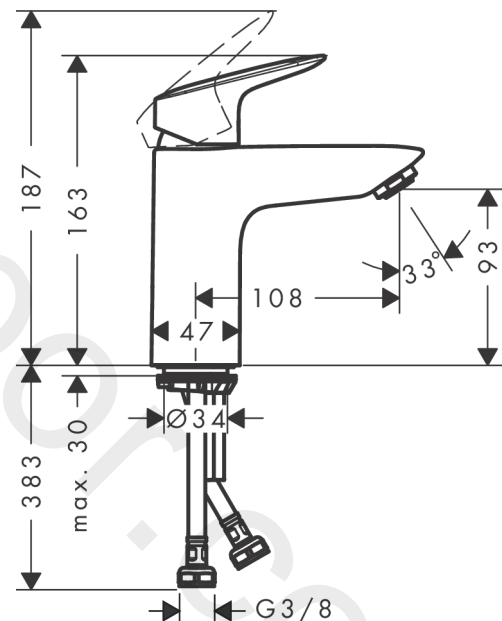

Logis

Single lever basin mixer 100 CoolStart without waste set DZR

Finish: **Chrome** Article Number: **71149000**

Description

product features

- ComfortZone 100
- projection: 108 mm
- spout height: 93 mm
- handle variant: lever handle
- spray type: normal spray
- maximum flow rate at 3 bar: 5 l/min
- ceramic cartridge
- temperature limitation adjustable
- suitable for continuous flow water heaters
- connection type: G 3/8 connections
- connection dimension: DN15
- cold water in basic handle position

Technology

Certificates / Sustainability

Product image

Scale drawing

Flowchart

Logis
Single lever basin mixer 100 CoolStart without waste set DZR
 Finish: **Chrome** Article Number: **71149000**

Exploded Drawing

Year of production: >04/20

Logis

Single lever basin mixer 100 CoolStart without waste set DZR

Finish: **Chrome** Article Number: **71149000**

Spare part list

Year of production: >04/20

Pos.	Description	Article Number	Price	PU
1	handle	92236000	£ 64,00	1
2	screw cover	96338000	£ 3,30	1
3	flange	97406000	£ 20,50	1
4	nut	97209000	£ 16,10	1
5	O-Ring 32x2	98193000	£ 3,30	1
6	cartridge, assy	92730000	£ 35,00	1
7	locking screw for handle	95140000	£ 6,10	1
8	seal	95008000	£ 9,00	1
9	adapter for cartridge	98324000	£ 16,10	1
10	O-Ring 30x2	98186000	£ 3,30	1
11	O-ring 35x2	92604000	£ 6,10	1
12	aerator M24x1 (5 l/min)	92372000	£ 20,50	1
13	screw M8 x 68	97736000	£ 6,10	1
14	seal Ø 42	98722000	£ 6,10	1
15	fixing set	96016000	£ 35,00	1
16	connection hose 450 mm M8x0,75 G3/8	97206000	£ 35,00	1
17	O-ring 6,6x1,6	93019000	£ 3,30	1
a	push-open waste set	50105000	£ 40,00	1