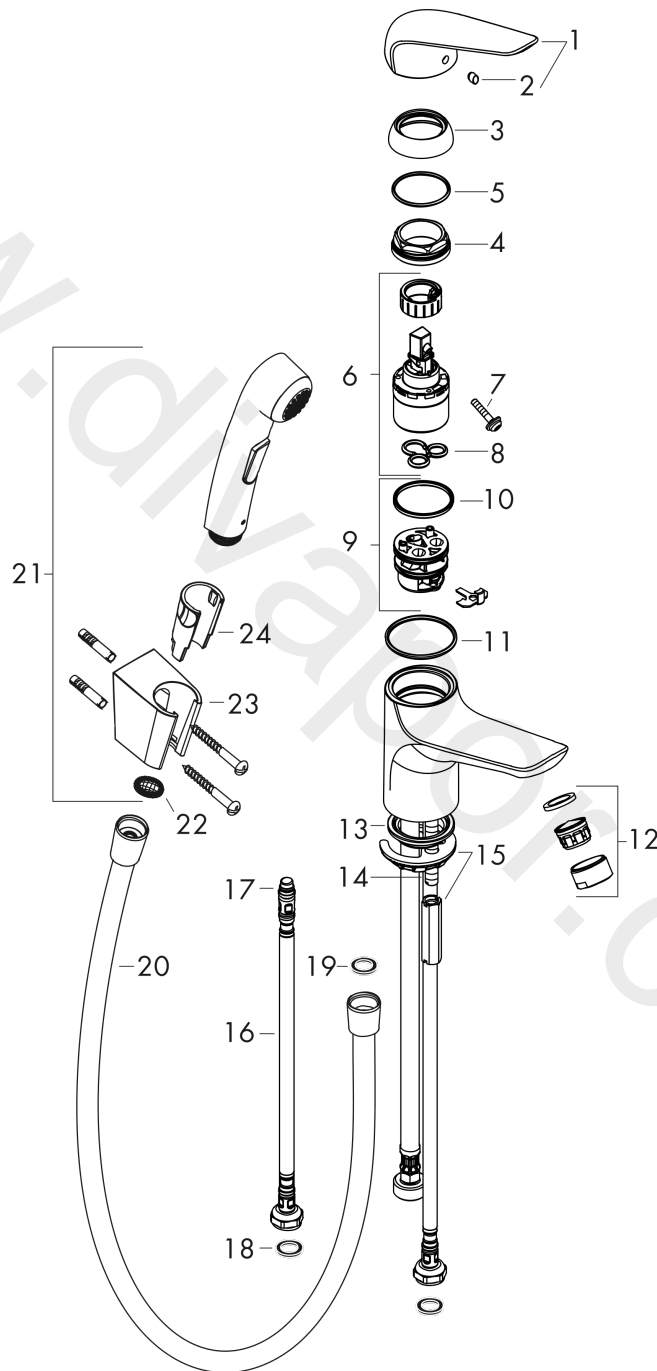

Novus

Single lever basin mixer 70 with bidette hand shower and shower hose 160 cm

Finish: **Chrome** Article Number: **71144000**

Description

product features

- consists of: single lever basin mixer, bidette hand shower, shower holder, shower hose
- ComfortZone 70
- projection: 107 mm
- spout height: 67 mm
- handle variant: lever handle
- maximum flow rate at 3 bar: 7,5 l/min
- ceramic cartridge
- temperature limitation adjustable
- suitable for continuous flow water heaters
- connection type: G 3/8 connections
- connection dimension: DN15

Technology

Product image

Scale drawing

Flowchart

Novus

Single lever basin mixer 70 with bidette hand shower and shower hose 160 cm

Finish: **Chrome** Article Number: **71144000**

Exploded Drawing

Year of production: >10/17

Novus**Single lever basin mixer 70 with bidette hand shower and shower hose 160 cm**Finish: **Chrome** Article Number: **71144000****Spare part list**

Year of production: >10/17

Pos.	Description	Article Number	Price	PU
1	handle	93192000	£ 43,00	1
2	screw cover	96338000	£ 3,30	1
3	flange	97406000	£ 20,50	1
4	nut	97209000	£ 16,10	1
5	O-Ring 32x2	98193000	£ 3,30	1
6	cartridge, assy	92730000	£ 35,00	1
7	locking screw for handle	95140000	£ 6,10	1
8	seal	95008000	£ 9,00	1
9	adapter for cartridge	95911000	£ 20,50	1
10	O-Ring 30x2	98186000	£ 3,30	1
11	O-ring 35x2	92604000	£ 6,10	1
12	aerator M24x1 (15 l/min)	13913000	£ 14,00	1
13	screw M8 x 68	97736000	£ 6,10	1
14	seal Ø 42	98722000	£ 6,10	1
15	fixing set	96016000	£ 35,00	1
16	connection hose 450 mm M8x0,75 G3/8	97206000	£ 35,00	1
17	O-ring 6,6x1,6	93019000	£ 3,30	1
18	sealing set	95581000	£ 6,10	1
19	seal	98058000	£ 3,30	1
20	shower hose Isiflex'B 1,60 m	28276000	£ 38,00	1
21	handshower	96907000	£ 84,00	1
22	filter packing	94246000	£ 3,30	1
23	shower holder	28331000	£ 43,00	1
24	guide	98918000	£ 3,30	1