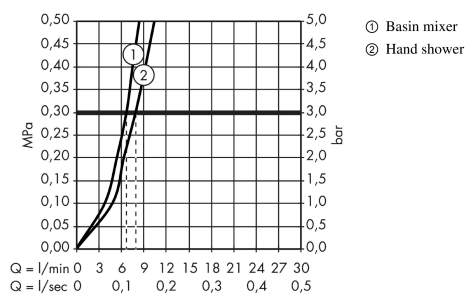

Novus

Single lever basin mixer 70 with bidette hand shower and shower hose 160 cm

Finish: **Chrome** Article Number: **71144000**

Description

product features

- consists of: single lever basin mixer, bidette hand shower, shower holder, shower hose
- ComfortZone 70
- projection: 107 mm
- spout height: 67 mm
- handle variant: lever handle
- maximum flow rate at 3 bar: 7,5 l/min
- ceramic cartridge
- temperature limitation adjustable
- suitable for continuous flow water heaters
- connection type: G 3/8 connections
- connection dimension: DN15

Technology

Product image

Scale drawing

Flowchart

Novus

Single lever basin mixer 70 with bidette hand shower and shower hose 160 cm

Finish: **Chrome** Article Number: **71144000**

Exploded Drawing