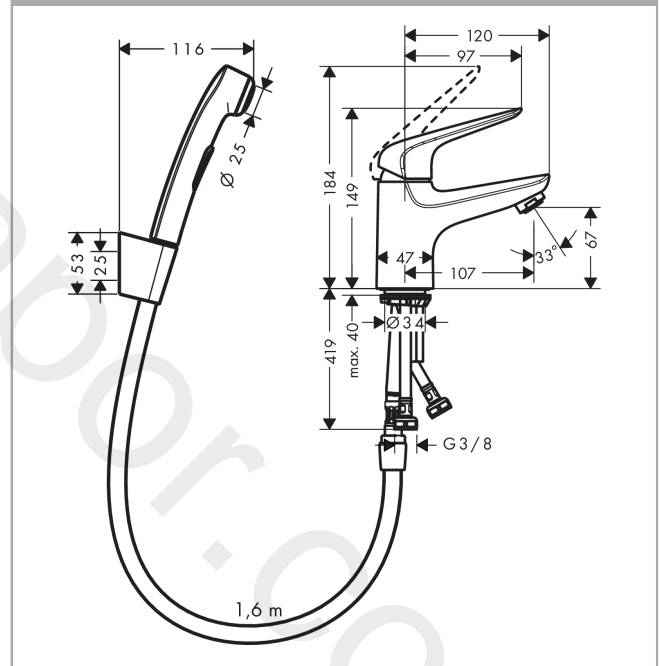

Novus

Single lever basin mixer 70 with bidette hand shower and shower hose 160 cm

Finish: **Chrome** Article Number: **71144000**

Description

product features

- consists of: single lever basin mixer, bidette hand shower, shower holder, shower hose
- ComfortZone 70
- projection: 107 mm
- spout height: 67 mm
- handle variant: lever handle
- maximum flow rate at 3 bar: 7,5 l/min
- ceramic cartridge
- temperature limitation adjustable
- suitable for continuous flow water heaters
- connection type: G 3/8 connections
- connection dimension: DN15

Technology

Product image

Scale drawing

Flowchart

Novus

Single lever basin mixer 70 with bidette hand shower and shower hose 160 cm

Finish: **Chrome** Article Number: **71144000**

Exploded Drawing

Year of production: >10/17

Novus**Single lever basin mixer 70 with bidette hand shower and shower hose 160 cm**Finish: **Chrome** Article Number: **71144000****Spare part list**

Year of production: >10/17

Pos.	Description	Article Number	Price	PU
1	handle	93192000	£ 43,00	1
2	screw cover	96338000	£ 3,30	1
3	flange	97406000	£ 20,50	1
4	nut	97209000	£ 16,10	1
5	O-Ring 32x2	98193000	£ 3,30	1
6	cartridge, assy	92730000	£ 35,00	1
7	locking screw for handle	95140000	£ 6,10	1
8	seal	95008000	£ 9,00	1
9	adapter for cartridge	95911000	£ 20,50	1
10	O-Ring 30x2	98186000	£ 3,30	1
11	O-ring 35x2	92604000	£ 6,10	1
12	aerator M24x1 (15 l/min)	13913000	£ 14,00	1
13	screw M8 x 68	97736000	£ 6,10	1
14	seal Ø 42	98722000	£ 6,10	1
15	fixing set	96016000	£ 35,00	1
16	connection hose 450 mm M8x0,75 G3/8	97206000	£ 35,00	1
17	O-ring 6,6x1,6	93019000	£ 3,30	1
18	sealing set	95581000	£ 6,10	1
19	seal	98058000	£ 3,30	1
20	shower hose Isiflex'B 1,60 m	28276000	£ 38,00	1
21	handshower	96907000	£ 84,00	1
22	filter packing	94246000	£ 3,30	1
23	shower holder	28331000	£ 43,00	1
24	guide	98918000	£ 3,30	1