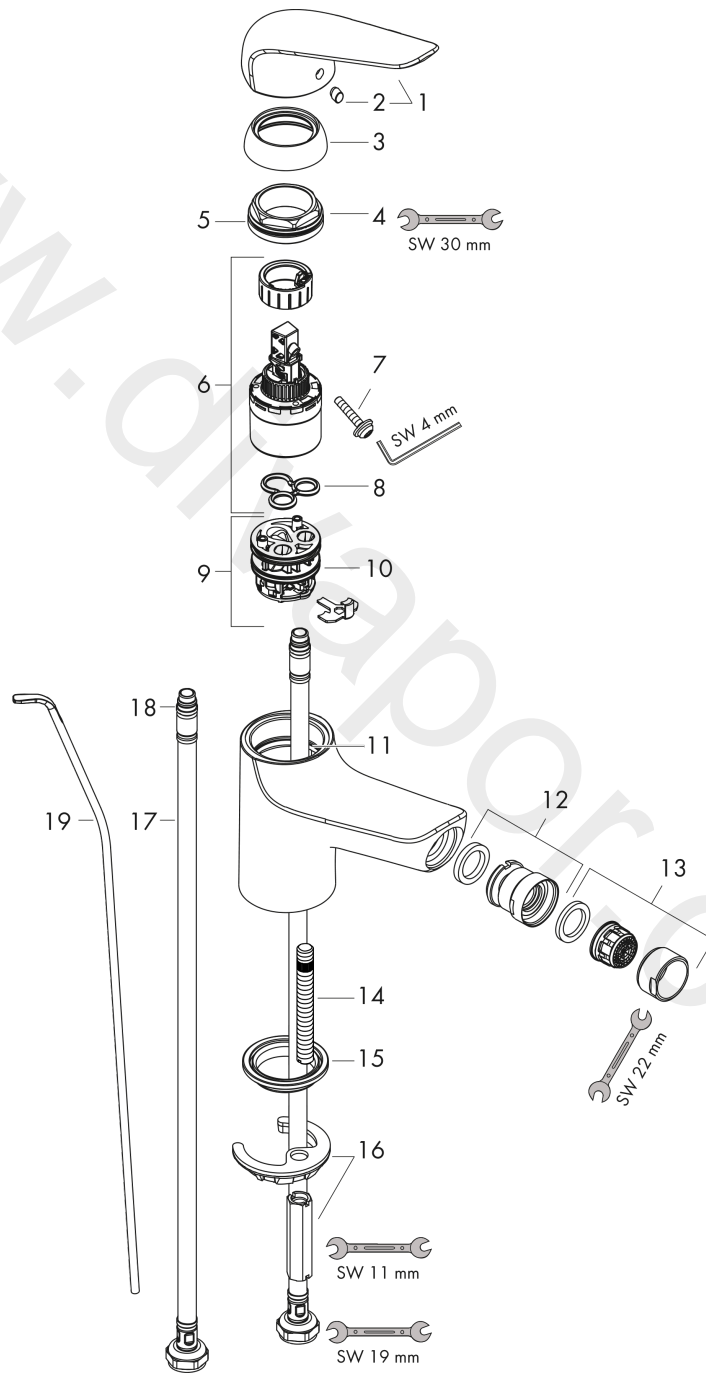

Novus

Single lever bidet mixer 70 with 2 flow rates with pop-up waste set

Surfaces: Article Number: **71143000**

Exploded Drawing

Year of production: **10/17 - 10/17**

Novus

Single lever bidet mixer 70 with 2 flow rates with pop-up waste set

Surfaces: Article Number: **71143000**

Spare part list

Year of production: **10/17 - 10/17**

Pos.	Description	Article Number	Price	PU
1	handle	93195000	£ 51,00	1
2	screw cover	96338000	£ 3,30	1
3	flange	97406000	£ 20,50	1
4	nut	97209000	£ 16,10	1
5	O-Ring 32x2	98193000	£ 3,30	1
6	cartridge, assy	92530000	£ 25,00	1
7	locking screw for handle	95140000	£ 6,10	1
8	seal	95008000	£ 9,00	1
9	adapter for cartridge	98324000	£ 16,10	1
10	O-Ring 30x2	98186000	£ 3,30	1
11	O-ring 35x2	92604000	£ 6,10	1
12	ball joint	92036000	£ 25,00	1
13	aerator M24x1 (7 l/min)	92509000	£ 20,50	1
14	screw M8 x 68	97736000	£ 6,10	1
15	seal Ø 42	98722000	£ 6,10	1
16	fixing set	96016000	£ 35,00	1
17	connection hose 450 mm M8x0,75 G3/8	97206000	£ 35,00	1
18	O-ring 6,6x1,6	93019000	£ 3,30	1
19	pull rod	96657000	£ 13,30	1
a	pop up waste	94139000	£ 96,00	1