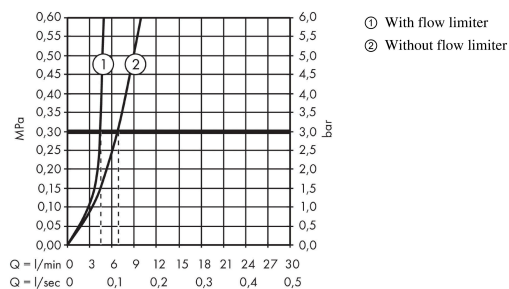

Novus

Single lever bidet mixer 70 with pop-up waste set

Finish: **Chrome** Article Number: **71142000**

Description

product features

- consists of: single lever bidet mixer, waste set
- projection: 139 mm
- spout height: 76 mm
- aerator with ball pivot
- spray type: normal spray
- maximum flow rate at 3 bar: 7,2 l/min
- ceramic cartridge
- temperature limitation adjustable
- suitable for continuous flow water heaters
- material waste set: metal
- connection type: G 3/8 connections
- connection dimension: DN15

Technology

Certificates / Sustainability

Product image

Scale drawing

Flowchart

Novus
Single lever bidet mixer 70 with pop-up waste set
 Finish: **Chrome** Article Number: **71142000**

Exploded Drawing

Year of production: >10/17