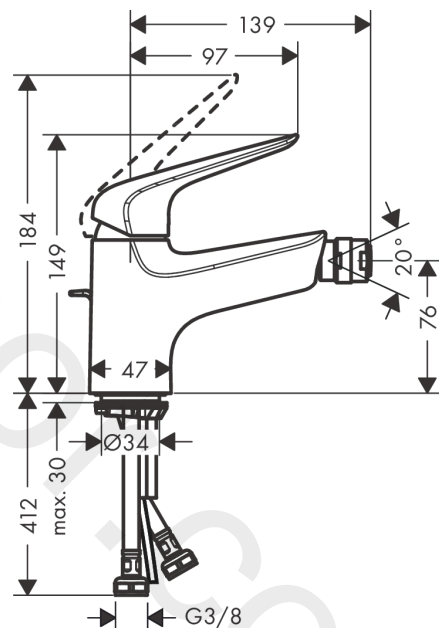

Novus

Single lever bidet mixer 70 with pop-up waste set

Finish: **Chrome** Article Number: **71142000**

Description

product features

- consists of: single lever bidet mixer, waste set
- projection: 139 mm
- spout height: 76 mm
- aerator with ball pivot
- spray type: normal spray
- maximum flow rate at 3 bar: 7,2 l/min
- ceramic cartridge
- temperature limitation adjustable
- suitable for continuous flow water heaters
- material waste set: metal
- connection type: G 3/8 connections
- connection dimension: DN15

Technology

Certificates / Sustainability

Product image

Scale drawing

Flowchart

Novus
Single lever bidet mixer 70 with pop-up waste set
 Finish: **Chrome** Article Number: **71142000**

Exploded Drawing

Year of production: >10/17

Novus

Single lever bidet mixer 70 with pop-up waste set

Finish: **Chrome** Article Number: **71142000**

Spare part list

Year of production: >10/17

| Pos. | Description | Article Number | Price | PU |
|------|-------------------------------------|----------------|---------|----|
| 1 | handle | 93192000 | £ 43,00 | 1 |
| 2 | screw cover | 96338000 | £ 3,30 | 1 |
| 3 | flange | 97406000 | £ 20,50 | 1 |
| 4 | nut | 97209000 | £ 16,10 | 1 |
| 5 | O-Ring 32x2 | 98193000 | £ 3,30 | 1 |
| 6 | cartridge, assy | 92730000 | £ 35,00 | 1 |
| 7 | locking screw for handle | 95140000 | £ 6,10 | 1 |
| 8 | seal | 95008000 | £ 9,00 | 1 |
| 9 | adapter for cartridge | 98750000 | £ 13,30 | 1 |
| 10 | O-Ring 30x2 | 98186000 | £ 3,30 | 1 |
| 11 | O-ring 35x2 | 92604000 | £ 6,10 | 1 |
| 12 | ball joint | 92036000 | £ 25,00 | 1 |
| 13 | aerator M24x1 (5 l/min) | 13185000 | £ 22,30 | 1 |
| 14 | screw M8 x 68 | 97736000 | £ 6,10 | 1 |
| 15 | seal Ø 42 | 98722000 | £ 6,10 | 1 |
| 16 | fixing set | 96016000 | £ 35,00 | 1 |
| 17 | connection hose 450 mm M8x0,75 G3/8 | 97206000 | £ 35,00 | 1 |
| 18 | O-ring 6,6x1,6 | 93019000 | £ 3,30 | 1 |
| 19 | pull rod | 96657000 | £ 13,30 | 1 |
| a | pop up waste | 94139000 | £ 96,00 | 1 |