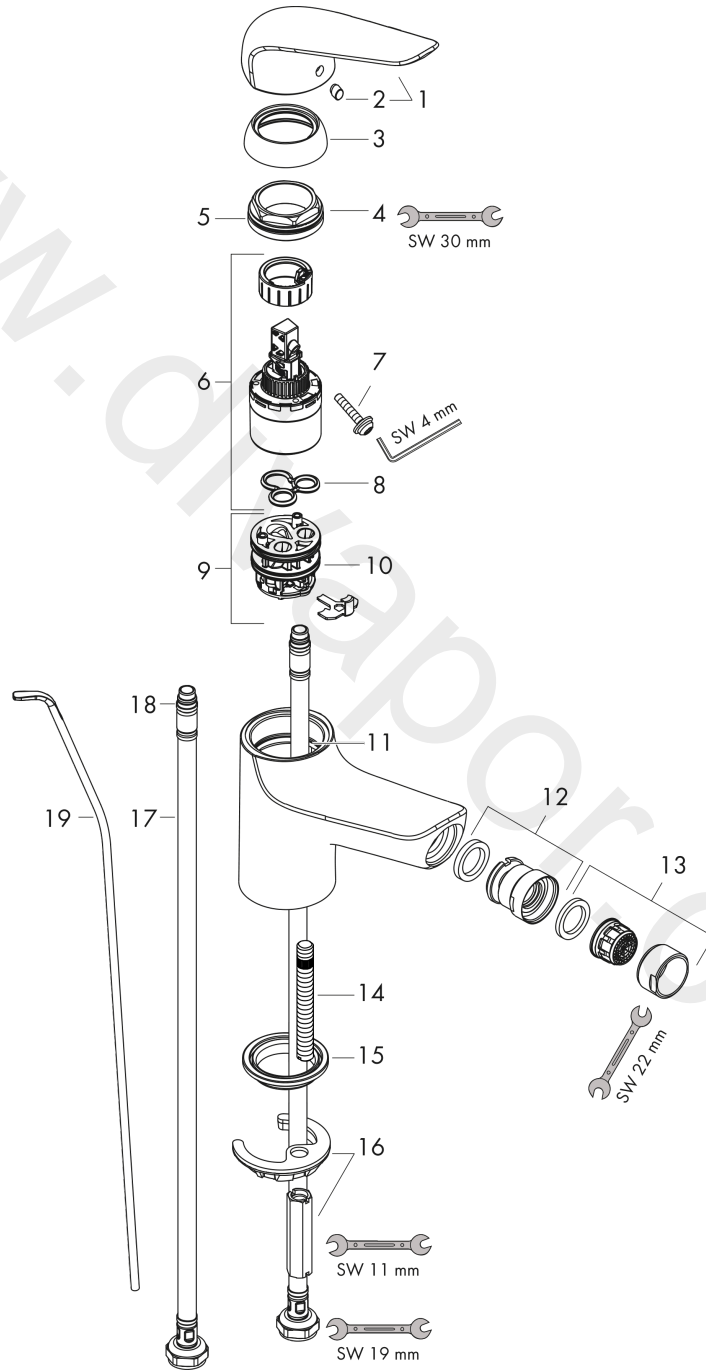

Novus

Single lever bidet mixer 70 with pop-up waste set

Finish: **Chrome** Article Number: **71142000**

Description

product features

- consists of: single lever bidet mixer, waste set
- projection: 139 mm
- spout height: 76 mm
- aerator with ball pivot
- spray type: normal spray
- maximum flow rate at 3 bar: 7,2 l/min
- ceramic cartridge
- temperature limitation adjustable
- suitable for continuous flow water heaters
- material waste set: metal
- connection type: G 3/8 connections
- connection dimension: DN15

Technology

Certificates / Sustainability

Product image

Scale drawing

Flowchart

Novus
Single lever bidet mixer 70 with pop-up waste set
 Finish: **Chrome** Article Number: **71142000**

Exploded Drawing

Year of production: >10/17

Novus

Single lever bidet mixer 70 with pop-up waste set

Finish: **Chrome** Article Number: **71142000**

Spare part list

Year of production: >10/17

| Pos. | Description | Article Number | Price | PU |
|------|-------------------------------------|----------------|---------|----|
| 1 | handle | 93192000 | £ 43,00 | 1 |
| 2 | screw cover | 96338000 | £ 3,30 | 1 |
| 3 | flange | 97406000 | £ 20,50 | 1 |
| 4 | nut | 97209000 | £ 16,10 | 1 |
| 5 | O-Ring 32x2 | 98193000 | £ 3,30 | 1 |
| 6 | cartridge, assy | 92730000 | £ 35,00 | 1 |
| 7 | locking screw for handle | 95140000 | £ 6,10 | 1 |
| 8 | seal | 95008000 | £ 9,00 | 1 |
| 9 | adapter for cartridge | 98750000 | £ 13,30 | 1 |
| 10 | O-Ring 30x2 | 98186000 | £ 3,30 | 1 |
| 11 | O-ring 35x2 | 92604000 | £ 6,10 | 1 |
| 12 | ball joint | 92036000 | £ 25,00 | 1 |
| 13 | aerator M24x1 (5 l/min) | 13185000 | £ 22,30 | 1 |
| 14 | screw M8 x 68 | 97736000 | £ 6,10 | 1 |
| 15 | seal Ø 42 | 98722000 | £ 6,10 | 1 |
| 16 | fixing set | 96016000 | £ 35,00 | 1 |
| 17 | connection hose 450 mm M8x0,75 G3/8 | 97206000 | £ 35,00 | 1 |
| 18 | O-ring 6,6x1,6 | 93019000 | £ 3,30 | 1 |
| 19 | pull rod | 96657000 | £ 13,30 | 1 |
| a | pop up waste | 94139000 | £ 96,00 | 1 |