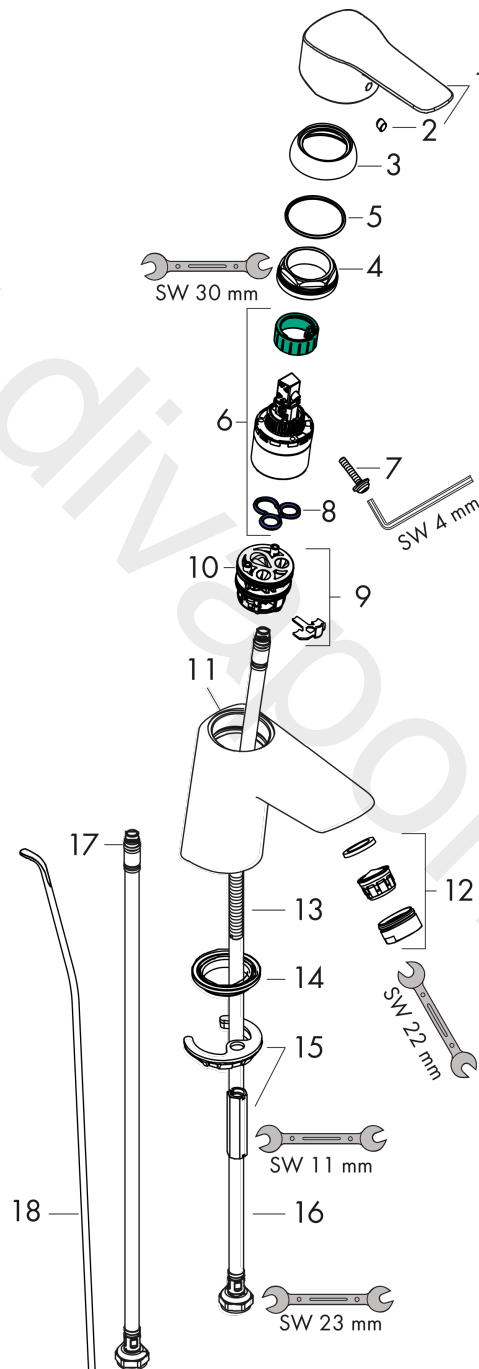

MySport

Single lever basin mixer M with pop-up waste set KF

Finish: **Chrome** Article Number: **71137000**

Description

product features

- consists of: single lever basin mixer, waste set
- ComfortZone 70
- projection: 107 mm
- spout height: 67 mm
- handle variant: lever handle
- spray type: normal spray
- maximum flow rate at 3 bar: 5 l/min
- ceramic cartridge
- temperature limitation adjustable
- suitable for continuous flow water heaters
- pop-up waste set G 1¼
- connection type: G ¾ connections
- connection dimension: DN15

Article Details

Price excl. VAT

99,17 £

Technology

Product image

Scale drawing

MySport

Single lever basin mixer M with pop-up waste set KF

Finish: **Chrome** Article Number: **71137000**

Flowchart

MySport
Single lever basin mixer M with pop-up waste set KF
 Finish: **Chrome** Article Number: **71137000**

Exploded Drawing

Year of production: >05/18

MySport

Single lever basin mixer M with pop-up waste set KF

Finish: **Chrome** Article Number: **71137000**

Spare part list

Year of production: >05/18

Pos.	Description	Article Number	Price	PU
1	handle	92374000	£ 51,00	1
2	screw cover	96338000	£ 3,30	1
3	flange	97406000	£ 20,50	1
4	nut	97209000	£ 16,10	1
5	O-Ring 32x2	98193000	£ 3,30	1
6	cartridge, assy	92730000	£ 35,00	1
7	locking screw for handle	95140000	£ 6,10	1
8	seal	95008000	£ 9,00	1
9	adapter for cartridge	98750000	£ 13,30	1
10	O-Ring 30x2	98186000	£ 3,30	1
11	O-ring 35x2	92604000	£ 6,10	1
12	aerator M24x1 (5 l/min)	93000000	£ 16,10	1
13	screw M8 x 68	97736000	£ 6,10	1
14	seal Ø 42	98722000	£ 6,10	1
15	fixing set	96016000	£ 35,00	1
16	connection hose 450 mm G½	93020000	£ 35,00	1
17	O-ring 6,6x1,6	93019000	£ 3,30	1
18	pull rod	96657000	£ 13,30	1
a	pop up waste	92168000	£ 43,00	1