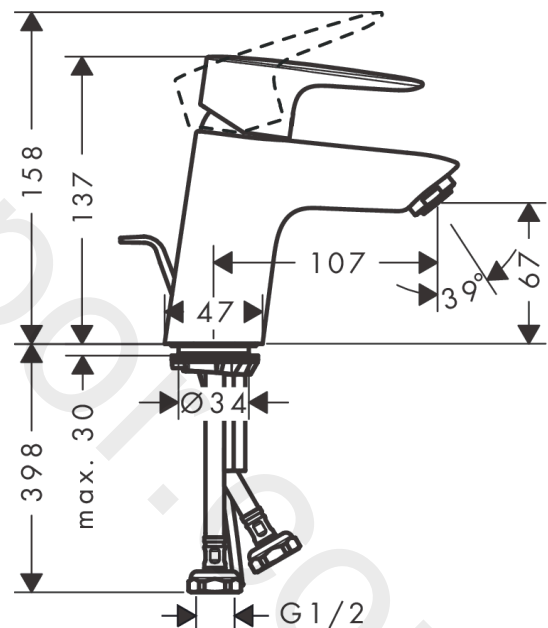

MySport

Single lever basin mixer M with pop-up waste set KF

Finish: **Chrome** Article Number: **71137000**

Description

product features

- consists of: single lever basin mixer, waste set
- ComfortZone 70
- projection: 107 mm
- spout height: 67 mm
- handle variant: lever handle
- spray type: normal spray
- maximum flow rate at 3 bar: 5 l/min
- ceramic cartridge
- temperature limitation adjustable
- suitable for continuous flow water heaters
- pop-up waste set G 1¼
- connection type: G ¾ connections
- connection dimension: DN15

Article Details

Price excl. VAT

99,17 £

Technology

Product image

Scale drawing

MySport

Single lever basin mixer M with pop-up waste set KF

Finish: **Chrome** Article Number: **71137000**

Flowchart

MySport
Single lever basin mixer M with pop-up waste set KF
 Finish: **Chrome** Article Number: **71137000**

Exploded Drawing

Year of production: >05/18

MySport

Single lever basin mixer M with pop-up waste set KF

Finish: **Chrome** Article Number: **71137000**

Spare part list

Year of production: >05/18

Pos.	Description	Article Number	Price	PU
1	handle	92374000	£ 51,00	1
2	screw cover	96338000	£ 3,30	1
3	flange	97406000	£ 20,50	1
4	nut	97209000	£ 16,10	1
5	O-Ring 32x2	98193000	£ 3,30	1
6	cartridge, assy	92730000	£ 35,00	1
7	locking screw for handle	95140000	£ 6,10	1
8	seal	95008000	£ 9,00	1
9	adapter for cartridge	98750000	£ 13,30	1
10	O-Ring 30x2	98186000	£ 3,30	1
11	O-ring 35x2	92604000	£ 6,10	1
12	aerator M24x1 (5 l/min)	93000000	£ 16,10	1
13	screw M8 x 68	97736000	£ 6,10	1
14	seal Ø 42	98722000	£ 6,10	1
15	fixing set	96016000	£ 35,00	1
16	connection hose 450 mm G½	93020000	£ 35,00	1
17	O-ring 6,6x1,6	93019000	£ 3,30	1
18	pull rod	96657000	£ 13,30	1
a	pop up waste	92168000	£ 43,00	1