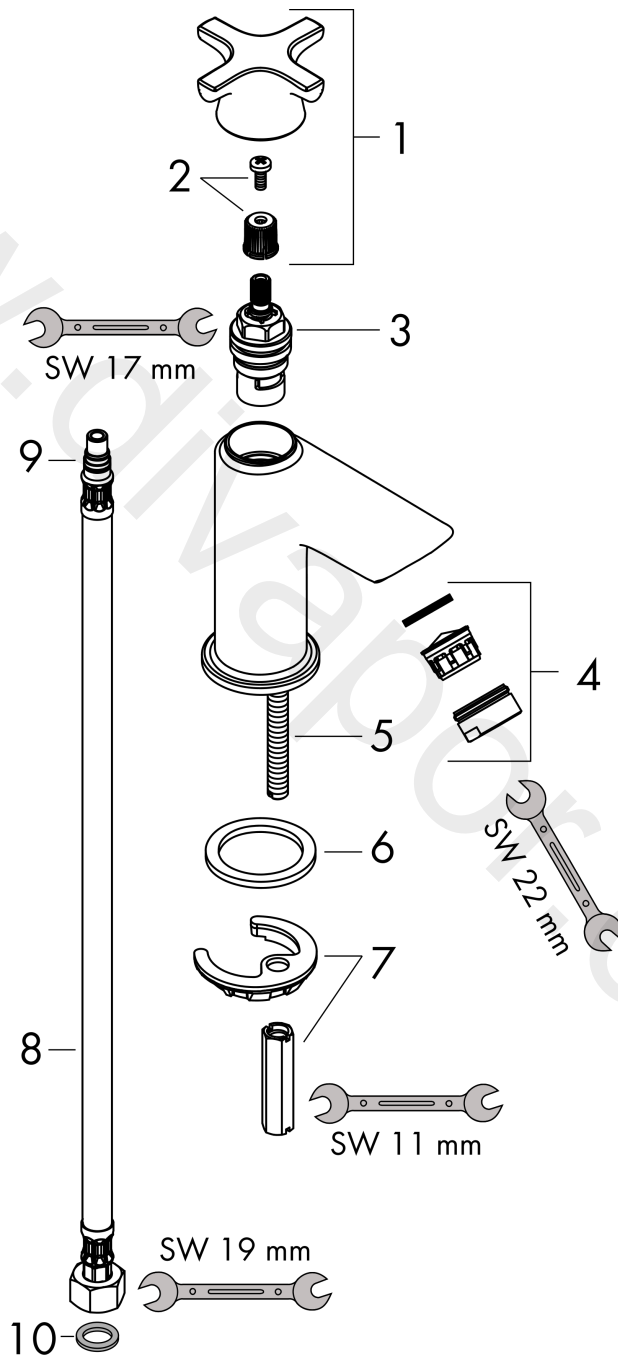

**Logis Classic**  
**Pillar tap 70 for cold water without waste set**  
 Surfaces: Article Number: **71135000**

**Exploded Drawing**

Year of production: **01/15 - 12/20**

### Pillar tap 70 for cold water without waste set

Surfaces: Article Number: **71135000**

#### Spare part list

Year of production: 01/15 - 12/20

Pos.	Description	Article Number	Price	PU
1	handle	92590000	£ 64,00	1
2	handle fixing set	98932000	£ 16,10	1
3	shut off unit right closing	94009000	£ 43,00	1
4	aerator M24x1 (5 l/min)	92372000	£ 20,50	1
5	screw M8 x 68	97736000	£ 6,10	1
6	seal	97608000	£ 6,10	1
7	fixing set	96016000	£ 35,00	1
8	connection hose 450 mm M8x0,75 G3/8	97206000	£ 35,00	1
9	O-ring 7x1,5	98422000	£ 3,30	1
10	sealing set	95581000	£ 6,10	1