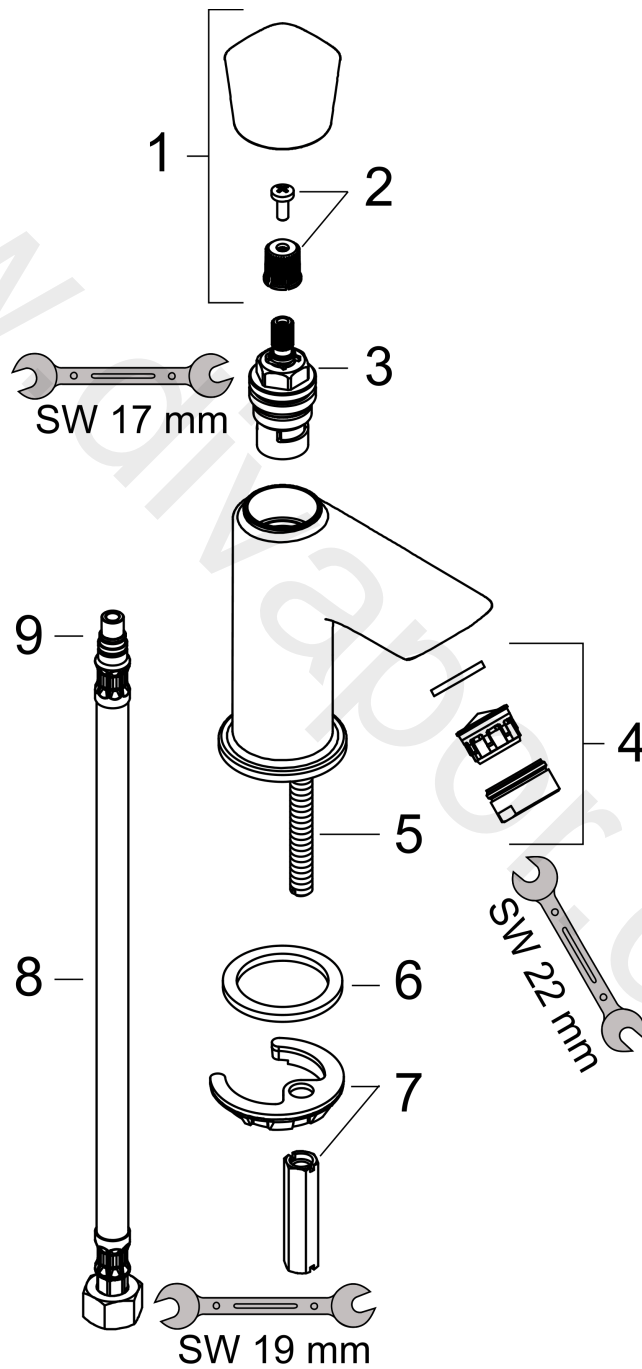

Logis

Pillar tap 70 for cold water without waste set KF

Finish: **Chrome** Article Number: **71134000**

Description

product features

- ComfortZone 70
- projection: 84 mm
- spout height: 79 mm
- handle variant: lever handle
- spray type: normal spray
- maximum flow rate at 3 bar: 5 l/min
- ceramic valves 90°
- for cold water connection
- connection type: G 3/8 connections
- connection dimension: DN15

Technology

Certificates / Sustainability

Product image

Scale drawing

Flowchart

Logis
 Pillar tap 70 for cold water without waste set KF
 Finish: **Chrome** Article Number: **71134000**

Exploded Drawing

Year of production: >05/18

Logis

Pillar tap 70 for cold water without waste set KF

Finish: **Chrome** Article Number: **71134000**

Spare part list

Year of production: >05/18

Pos.	Description	Article Number	Price	PU
1	handle for cold water	92237000	£ 51,00	1
2	handle fixing set	98932000	£ 16,10	1
3	shut off unit right closing	94009000	£ 43,00	1
4	aerator M24x1 (5 l/min)	13185000	£ 22,30	1
5	screw M8 x 68	97736000	£ 6,10	1
6	seal	97608000	£ 6,10	1
7	fixing set	96016000	£ 35,00	1
8	connection hose 450 mm M8x0,75 G3/8	97206000	£ 35,00	1
9	O-ring 6,6x1,6	93019000	£ 3,30	1