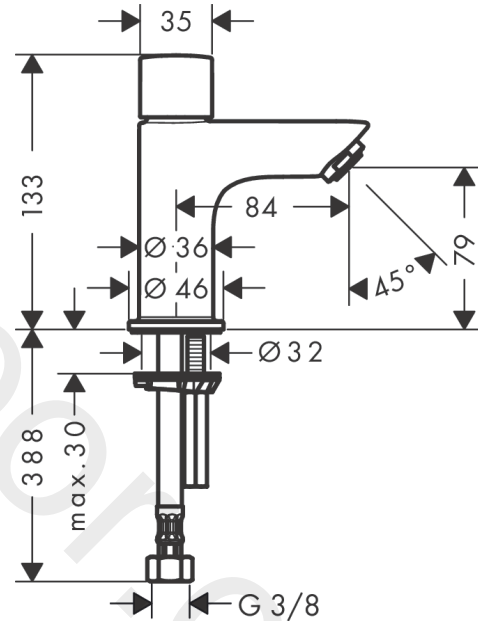

Logis

Pillar tap 70 for cold water without waste set KF

Finish: **Chrome** Article Number: **71134000**

Description

product features

- ComfortZone 70
- projection: 84 mm
- spout height: 79 mm
- handle variant: lever handle
- spray type: normal spray
- maximum flow rate at 3 bar: 5 l/min
- ceramic valves 90°
- for cold water connection
- connection type: G 3/8 connections
- connection dimension: DN15

Technology

Certificates / Sustainability

Product image

Scale drawing

Flowchart

Logis
 Pillar tap 70 for cold water without waste set KF
 Finish: **Chrome** Article Number: **71134000**

Exploded Drawing

Year of production: >05/18

Logis

Pillar tap 70 for cold water without waste set KF

Finish: **Chrome** Article Number: **71134000**

Spare part list

Year of production: >05/18

Pos.	Description	Article Number	Price	PU
1	handle for cold water	92237000	£ 51,00	1
2	handle fixing set	98932000	£ 16,10	1
3	shut off unit right closing	94009000	£ 43,00	1
4	aerator M24x1 (5 l/min)	13185000	£ 22,30	1
5	screw M8 x 68	97736000	£ 6,10	1
6	seal	97608000	£ 6,10	1
7	fixing set	96016000	£ 35,00	1
8	connection hose 450 mm M8x0,75 G3/8	97206000	£ 35,00	1
9	O-ring 6,6x1,6	93019000	£ 3,30	1