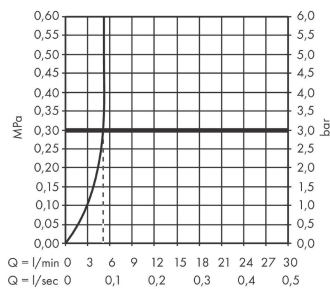

Logis

Pillar tap 70 for cold water without waste set KF

Finish: **Chrome** Article Number: **71134000**

Description

product features

- ComfortZone 70
- projection: 84 mm
- spout height: 79 mm
- handle variant: lever handle
- spray type: normal spray
- maximum flow rate at 3 bar: 5 l/min
- ceramic valves 90°
- for cold water connection
- connection type: G 3/8 connections
- connection dimension: DN15

Technology

Certificates / Sustainability

Product image

Scale drawing

Flowchart

Logis
 Pillar tap 70 for cold water without waste set KF
 Finish: **Chrome** Article Number: **71134000**

Exploded Drawing

Year of production: >05/18

Logis

Pillar tap 70 for cold water without waste set KF

Finish: **Chrome** Article Number: **71134000**

Spare part list

Year of production: >05/18

Pos.	Description	Article Number	Price	PU
1	handle for cold water	92237000	£ 51,00	1
2	handle fixing set	98932000	£ 16,10	1
3	shut off unit right closing	94009000	£ 43,00	1
4	aerator M24x1 (5 l/min)	13185000	£ 22,30	1
5	screw M8 x 68	97736000	£ 6,10	1
6	seal	97608000	£ 6,10	1
7	fixing set	96016000	£ 35,00	1
8	connection hose 450 mm M8x0,75 G3/8	97206000	£ 35,00	1
9	O-ring 6,6x1,6	93019000	£ 3,30	1