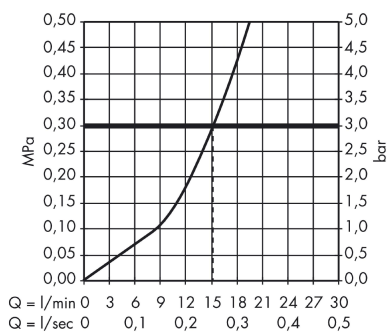

Technology

Product image

Scale drawing

Flowchart

Logis
3-hole basin mixer 150 LowPressure without waste set
 Finish: **Chrome** Article Number: **71133010**

Exploded Drawing

Year of production: >06/14

Logis

3-hole basin mixer 150 LowPressure without waste set

Finish: **Chrome** Article Number: **71133010**

Spare part list

Year of production: >06/14

Pos.	Description	Article Number	Price	PU
1	spout cpl.	95339000	£ 96,00	1
2	aerator M22x1	92255000	£ 25,00	1
3	escutcheon for spout	95787000	-	1
4	O-ring 40x3	92634000	£ 3,30	1
5	O-ring 11x2	98127000	£ 3,30	1
6	fixing set (Ø 32)	13961000	£ 25,00	1
7	lever collar	97548000	£ 3,30	1
8	connection hose 450 mm M8x0,75 G3/8	97206000	£ 35,00	1
9	O-ring 7x1,5	98422000	£ 3,30	1
10	sealing set	95581000	£ 6,10	1
11	handle	92221000	£ 51,00	1
12	handle fixing set	94184000	£ 6,10	1
13	set of color-rings cold / hot water	92225000	£ 6,10	1
14	escutcheon Ø 52 mm	97285000	£ 51,00	1
15	stop valve cpl.	97357000	£ 137,00	1
16	nut	92854000	£ 20,50	1
17	O-Ring 32x2,5	96364000	£ 25,00	1
18	shut off unit left closing	94008000	£ 43,00	1
19	shut off unit right closing	94009000	£ 43,00	1
20	connection hose 450 mm R½ x G½	92256000	£ 79,00	1
21	escutcheon	92257000	£ 13,30	1
a	fixation extension 35 mm	13898000	£ 79,00	1