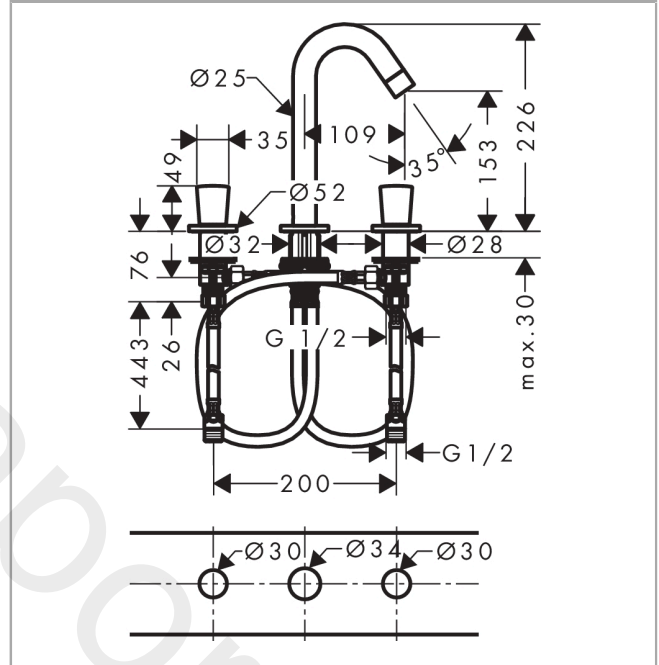

Logis

3-hole basin mixer 150 LowPressure without waste set

Finish: **Chrome** Article Number: **71133010**

Description

product features

- ComfortZone 150
- ceramic valves hot/cold 90°
- suitable for continuous flow water heaters
- connection type: G 1/2
- connection dimension: DN15
- flow rate (at 0,2 bar): 4 l/min

Technology

Product image

Scale drawing

Flowchart

Logis
3-hole basin mixer 150 LowPressure without waste set
 Finish: **Chrome** Article Number: **71133010**

Exploded Drawing

Year of production: >06/14

Logis

3-hole basin mixer 150 LowPressure without waste set

Finish: **Chrome** Article Number: **71133010**

Spare part list

Year of production: >06/14

Pos.	Description	Article Number	Price	PU
1	spout cpl.	95339000	£ 96,00	1
2	aerator M22x1	92255000	£ 25,00	1
3	escutcheon for spout	95787000	-	1
4	O-ring 40x3	92634000	£ 3,30	1
5	O-ring 11x2	98127000	£ 3,30	1
6	fixing set (Ø 32)	13961000	£ 25,00	1
7	lever collar	97548000	£ 3,30	1
8	connection hose 450 mm M8x0,75 G3/8	97206000	£ 35,00	1
9	O-ring 7x1,5	98422000	£ 3,30	1
10	sealing set	95581000	£ 6,10	1
11	handle	92221000	£ 51,00	1
12	handle fixing set	94184000	£ 6,10	1
13	set of color-rings cold / hot water	92225000	£ 6,10	1
14	escutcheon Ø 52 mm	97285000	£ 51,00	1
15	stop valve cpl.	97357000	£ 137,00	1
16	nut	92854000	£ 20,50	1
17	O-Ring 32x2,5	96364000	£ 25,00	1
18	shut off unit left closing	94008000	£ 43,00	1
19	shut off unit right closing	94009000	£ 43,00	1
20	connection hose 450 mm R½ x G½	92256000	£ 79,00	1
21	escutcheon	92257000	£ 13,30	1
a	fixation extension 35 mm	13898000	£ 79,00	1