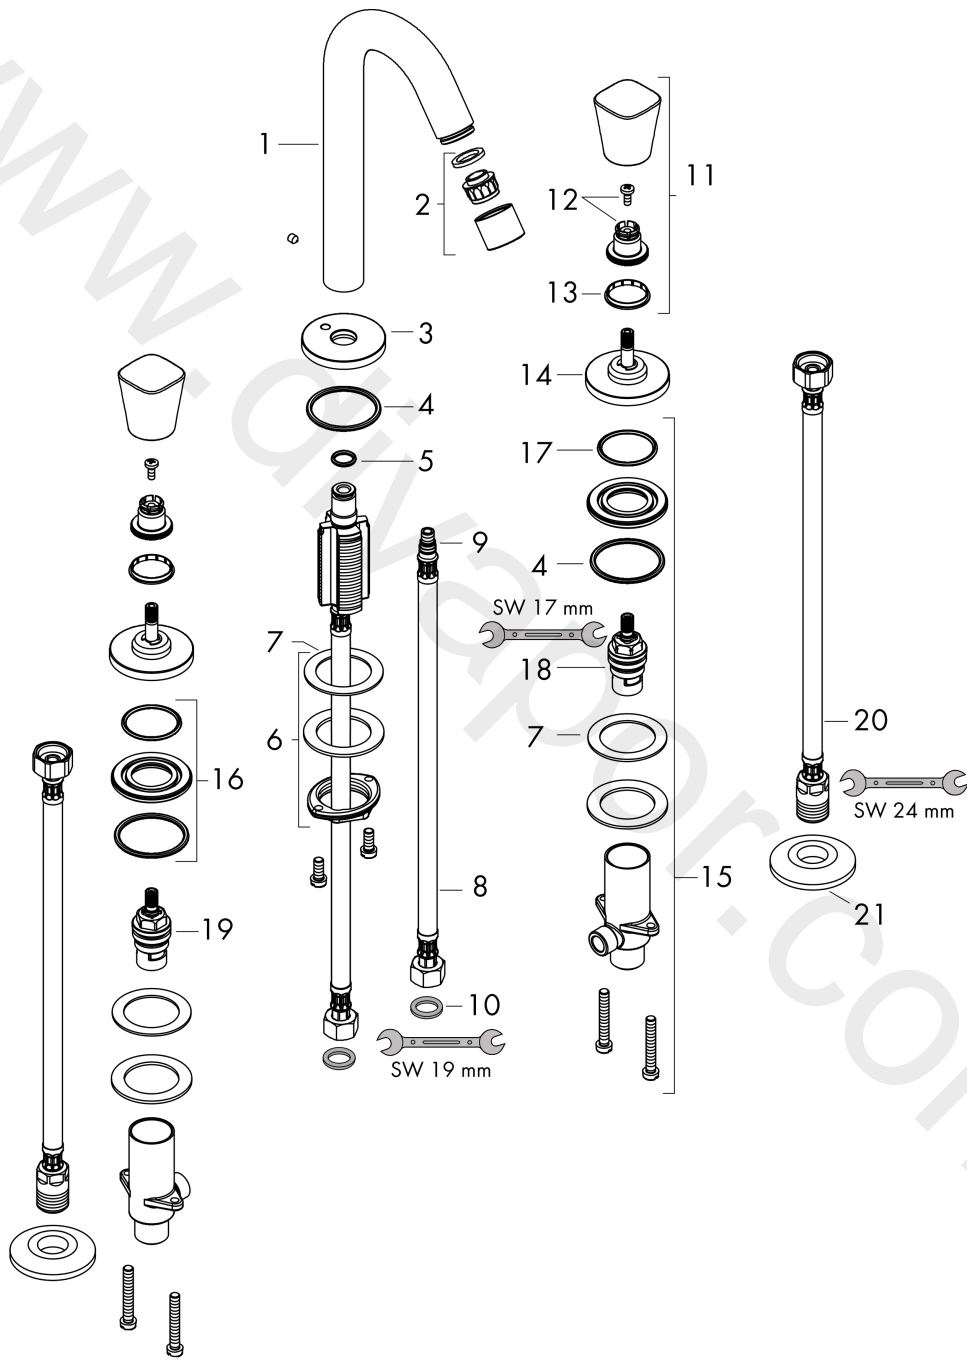

Logis

3-hole basin mixer 150 LowPressure without waste set

Finish: **Chrome** Article Number: **71133010**

Description

product features

- ComfortZone 150
- ceramic valves hot/cold 90°
- suitable for continuous flow water heaters
- connection type: G 1/2
- connection dimension: DN15
- flow rate (at 0,2 bar): 4 l/min

Technology

Product image

Scale drawing

Flowchart

Logis
3-hole basin mixer 150 LowPressure without waste set
 Finish: **Chrome** Article Number: **71133010**

Exploded Drawing

Year of production: >06/14

Logis

3-hole basin mixer 150 LowPressure without waste set

Finish: **Chrome** Article Number: **71133010**

Spare part list

Year of production: >06/14

Pos.	Description	Article Number	Price	PU
1	spout cpl.	95339000	£ 96,00	1
2	aerator M22x1	92255000	£ 25,00	1
3	escutcheon for spout	95787000	-	1
4	O-ring 40x3	92634000	£ 3,30	1
5	O-ring 11x2	98127000	£ 3,30	1
6	fixing set (Ø 32)	13961000	£ 25,00	1
7	lever collar	97548000	£ 3,30	1
8	connection hose 450 mm M8x0,75 G3/8	97206000	£ 35,00	1
9	O-ring 7x1,5	98422000	£ 3,30	1
10	sealing set	95581000	£ 6,10	1
11	handle	92221000	£ 51,00	1
12	handle fixing set	94184000	£ 6,10	1
13	set of color-rings cold / hot water	92225000	£ 6,10	1
14	escutcheon Ø 52 mm	97285000	£ 51,00	1
15	stop valve cpl.	97357000	£ 137,00	1
16	nut	92854000	£ 20,50	1
17	O-Ring 32x2,5	96364000	£ 25,00	1
18	shut off unit left closing	94008000	£ 43,00	1
19	shut off unit right closing	94009000	£ 43,00	1
20	connection hose 450 mm R½ x G½	92256000	£ 79,00	1
21	escutcheon	92257000	£ 13,30	1
a	fixation extension 35 mm	13898000	£ 79,00	1