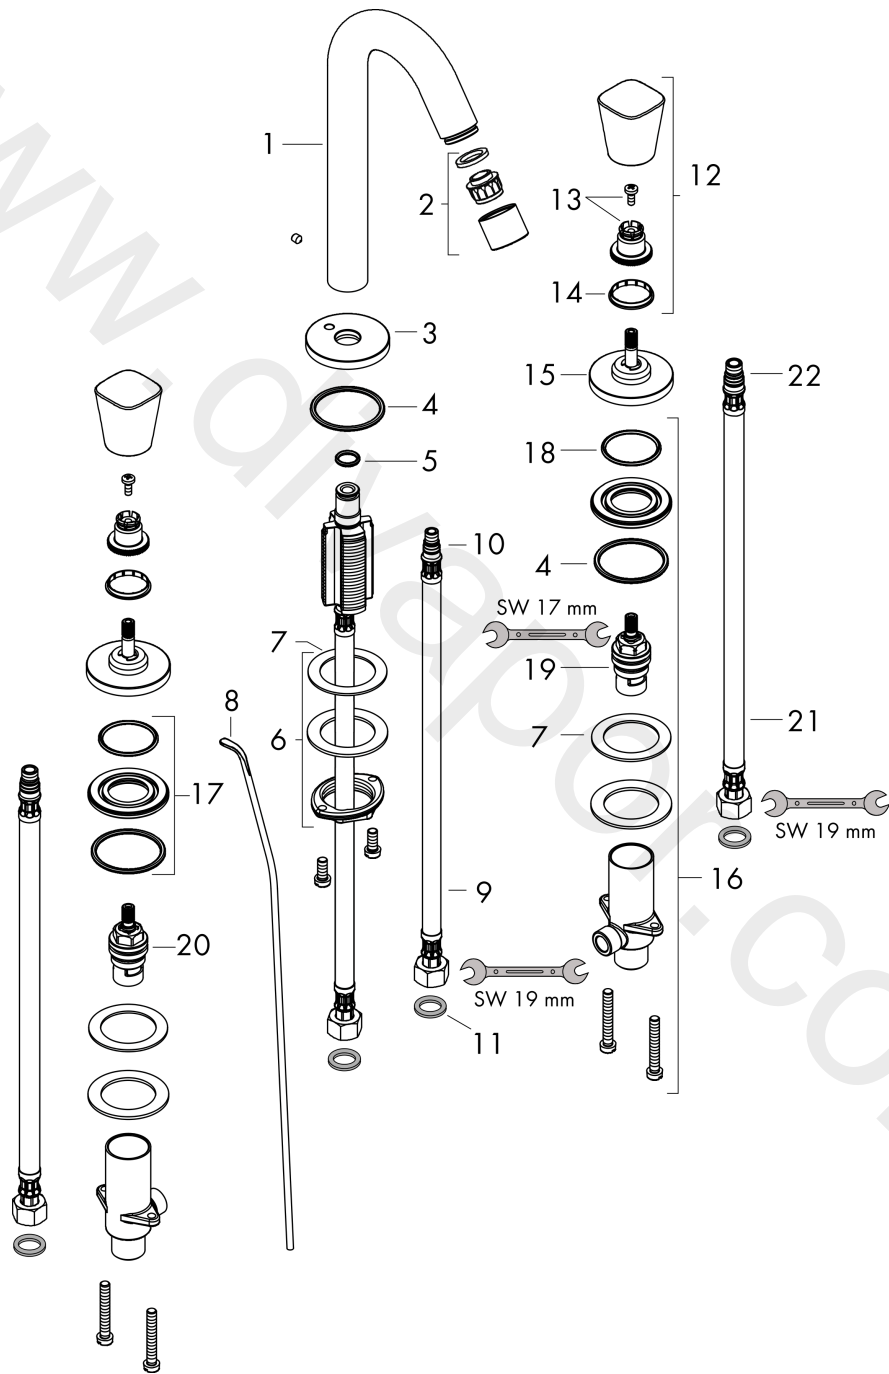

Logis

3-hole basin mixer 150 with pop-up waste set

Surfaces: Article Number: **71133000**

Exploded Drawing

Year of production: **04/14 - 12/14**

Logis**3-hole basin mixer 150 with pop-up waste set**Surfaces: Article Number: **71133000****Spare part list**Year of production: **04/14 - 12/14**

Pos.	Description	Article Number	Price	PU
1	spout cpl.	95339000	£ 96,00	1
2	aerator M22x1 (5 l/min)	95455000	£ 35,00	1
3	escutcheon for spout	97505000	£ 64,00	1
4	O-ring 40x3	92634000	£ 3,30	1
5	O-ring 11x2	98127000	£ 3,30	1
6	fixing set (Ø 32)	13961000	£ 25,00	1
7	lever collar	97548000	£ 3,30	1
8	pull rod	96657000	£ 13,30	1
9	connection hose 450 mm M8x0,75 G3/8	97206000	£ 35,00	1
10	O-ring 7x1,5	98422000	£ 3,30	1
11	sealing set	95581000	£ 6,10	1
12	handle	92221000	£ 51,00	1
13	handle fixing set	94184000	£ 6,10	1
14	set of color-rings cold / hot water	92225000	£ 6,10	1
15	escutcheon Ø 52 mm	97285000	£ 51,00	1
16	stop valve cpl.	97357000	£ 137,00	1
17	nut	92854000	£ 20,50	1
18	O-Ring 32x2,5	96364000	£ 25,00	1
19	shut off unit left closing	96765000	£ 51,00	1
20	shut off unit right closing	96766000	£ 51,00	1
21	connection hose 450 mm M10x1 G3/8	96507000	£ 43,00	1
22	O-ring 8x1,75	97827000	£ 3,30	1
a	pop up waste	92168000	£ 43,00	1
b	fixation extension 35 mm	13898000	£ 79,00	1