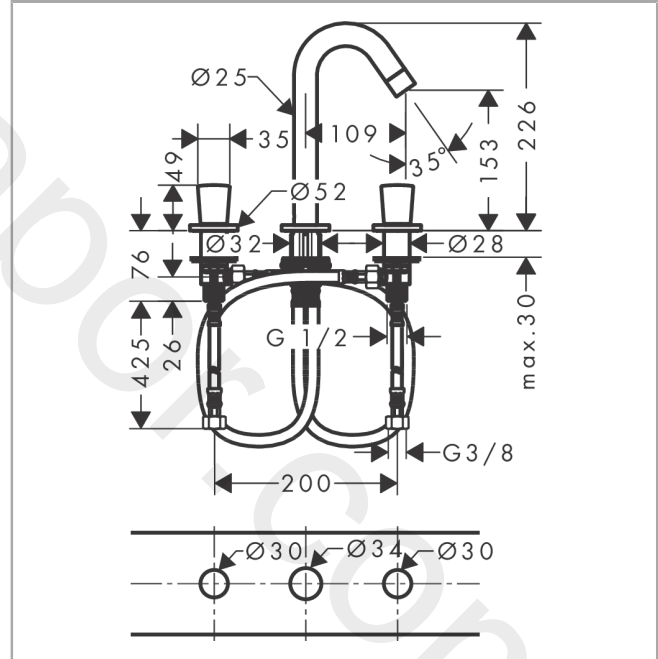

Scale drawing