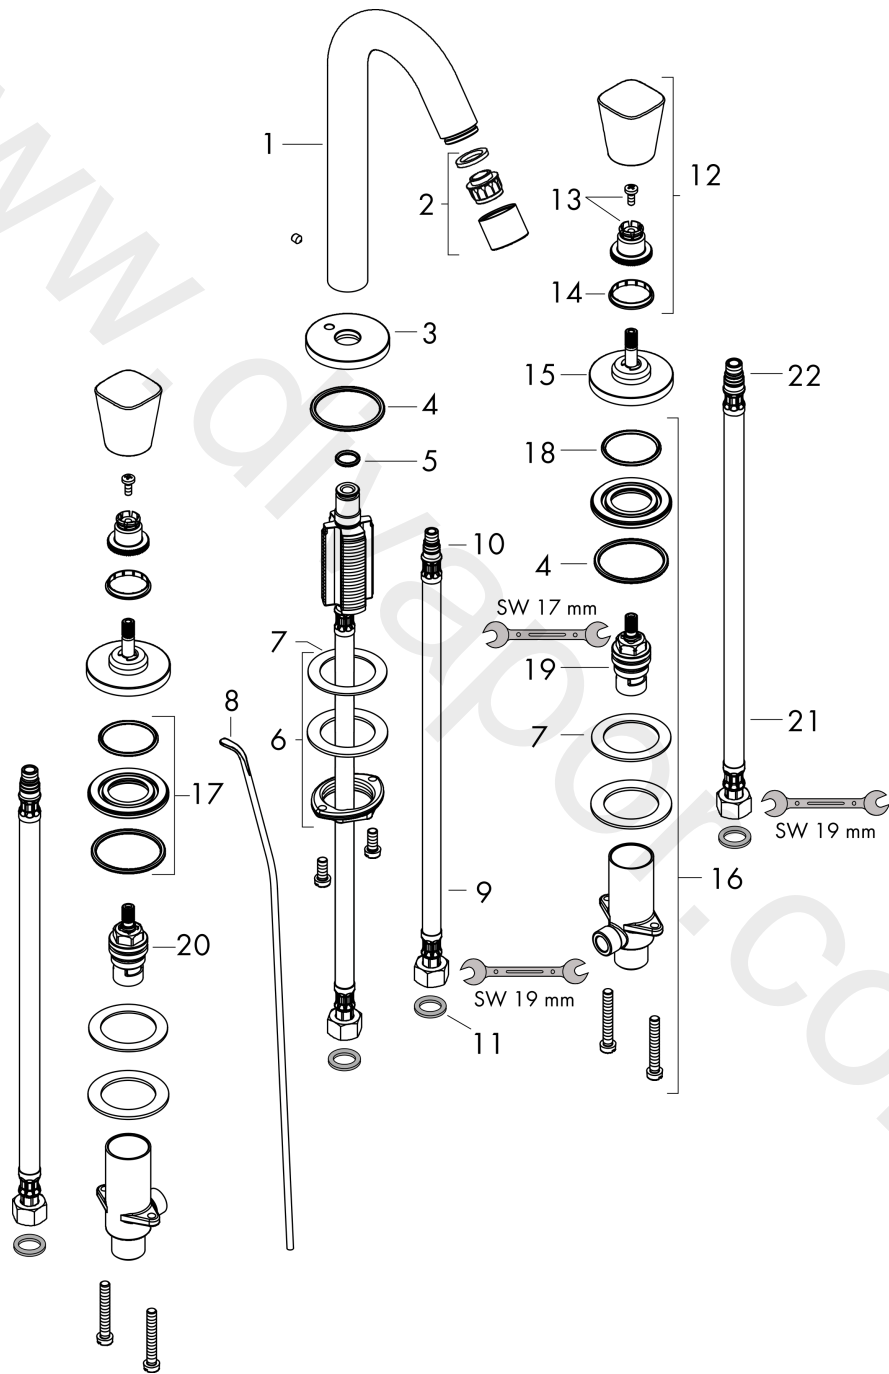

Logis

3-hole basin mixer 150 with pop-up waste set

Finish: **Chrome** Article Number: **71133000**

Description

product features

- consists of: 3-hole basin mixer, waste set
- ComfortZone 150
- projection: 109 mm
- spout height: 153 mm
- maximum flow rate at 3 bar: 5 l/min
- ceramic valves hot/cold 90°
- suitable for continuous flow water heaters
- pop-up waste set G 1¼
- material waste set: synthetic
- connection type: G ¾ connections
- connection dimension: DN15
- EU taxonomy: max. 6 l/min - Substantial Contribution (SC) possible
- WRAS 1905045

Finish: **Chrome** Article Number: **71133000**

Flowchart

Logis

3-hole basin mixer 150 with pop-up waste set

Finish: **Chrome** Article Number: **71133000**

Exploded Drawing

Year of production: >01/15

Logis**3-hole basin mixer 150 with pop-up waste set**Finish: **Chrome** Article Number: **71133000****Spare part list**

Year of production: >01/15

Pos.	Description	Article Number	Price	PU
1	spout cpl.	95339000	£ 96,00	1
2	aerator M22x1 (5 l/min)	92376000	£ 51,00	1
3	escutcheon for spout	97505000	£ 64,00	1
4	O-ring 40x3	92634000	£ 3,30	1
5	O-ring 11x2	98127000	£ 3,30	1
6	fixing set (Ø 32)	13961000	£ 25,00	1
7	lever collar	97548000	£ 3,30	1
8	pull rod	96657000	£ 13,30	1
9	connection hose 450 mm M8x0,75 G3/8	97206000	£ 35,00	1
10	O-ring 7x1,5	98422000	£ 3,30	1
11	sealing set	95581000	£ 6,10	1
12	handle	92221000	£ 51,00	1
13	handle fixing set	94184000	£ 6,10	1
14	set of color-rings cold / hot water	92225000	£ 6,10	1
15	escutcheon Ø 52 mm	97285000	£ 51,00	1
16	stop valve cpl.	97357000	£ 137,00	1
17	nut	92854000	£ 20,50	1
18	O-Ring 32x2,5	96364000	£ 25,00	1
19	shut off unit left closing	96765000	£ 51,00	1
20	shut off unit right closing	96766000	£ 51,00	1
21	connection hose 450 mm M10x1 G3/8	96507000	£ 43,00	1
22	O-ring 8x1,75	97827000	£ 3,30	1
a	pop up waste	92168000	£ 43,00	1
b	fixation extension 35 mm	13898000	£ 79,00	1