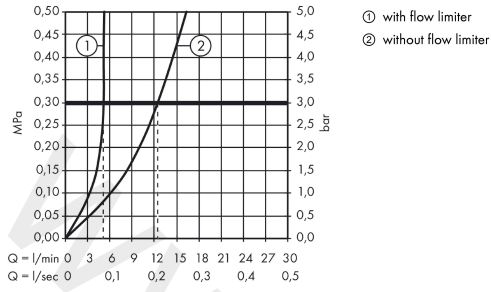

Logis

3-hole basin mixer 150 with pop-up waste set

Finish: **Chrome** Article Number: **71133000**

Flowchart