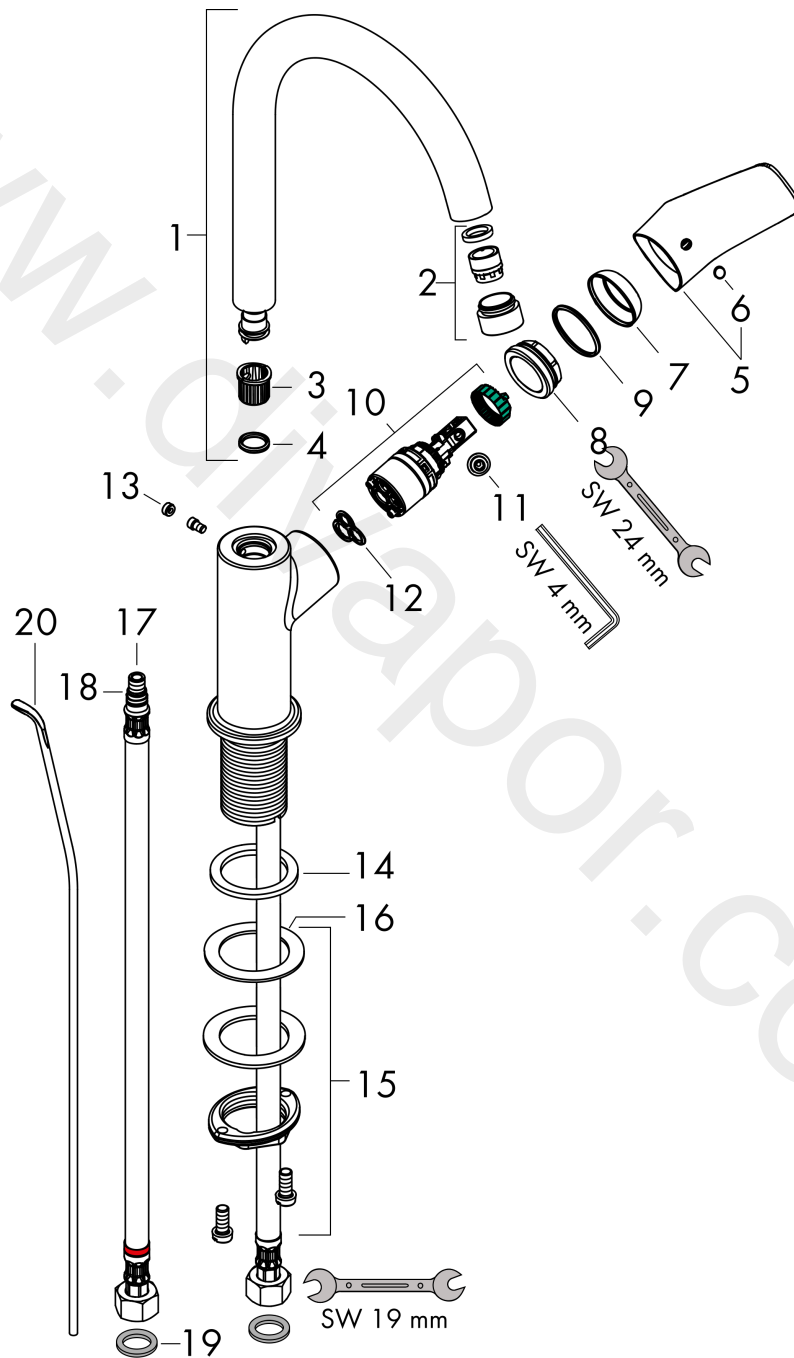

Logis

Single lever basin mixer 210 with swivel spout and pop-up waste set

Finish: **Chrome** Article Number: **71130000**

Exploded Drawing

Year of production: >04/14

Logis

Single lever basin mixer 210 with swivel spout and pop-up waste set

Finish: **Chrome** Article Number: **71130000**

Spare part list

Year of production: >04/14

Pos.	Description	Article Number	Price	PU
1	spout cpl.	95494000	£ 96,00	1
2	aerator M18x1 (5 l/min)	95387000	£ 43,00	1
3	lever collar	92849000	£ 9,00	1
4	O-ring 11x2	98127000	£ 3,30	1
5	handle	92245000	£ 35,00	1
6	screw cover	96338000	£ 3,30	1
7	flange	95493000	£ 20,50	1
8	nut	95178000	£ 43,00	1
9	O-ring 24x2	98388000	£ 3,30	1
10	cartridge, assy	97685000	£ 64,00	1
11	locking screw for handle	95140000	£ 6,10	1
12	seal	98865000	£ 35,00	1
13	screw cover	95181000	£ 3,30	1
14	flat seal	98749000	£ 6,10	1
15	fixing set (Ø 32)	13961000	£ 25,00	1
16	lever collar	97548000	£ 3,30	1
17	connection hose 450 mm M8x0,75 G3/8	97206000	£ 35,00	1
18	O-ring 7x1,5	98422000	£ 3,30	1
19	sealing set	95581000	£ 6,10	1
20	pull rod	96657000	£ 13,30	1
a	pop up waste	92168000	£ 43,00	1
b	fixation extension 35 mm	13898000	£ 79,00	1