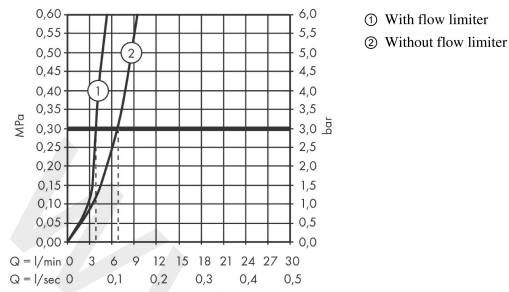

#### Scale drawing

**Logis**

**Single lever basin mixer 210 with swivel spout and pop-up waste set**

Finish: **Chrome** Article Number: **71130000**

**Flowchart**

Logis

Single lever basin mixer 210 with swivel spout and pop-up waste set