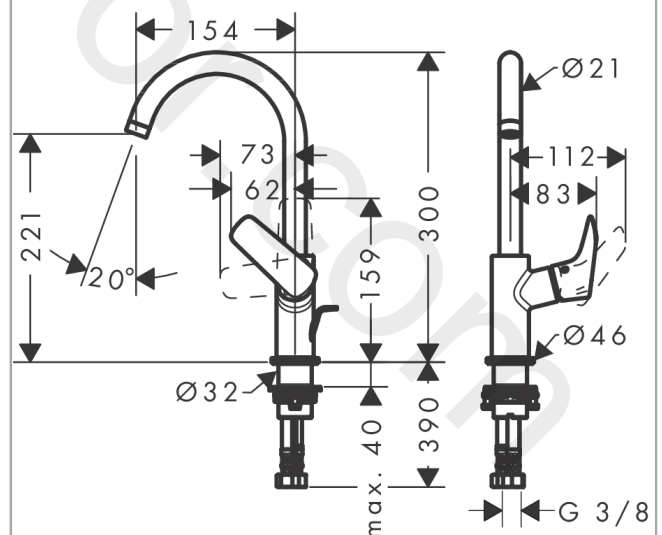

### Single lever basin mixer 210 with swivel spout and pop-up waste set

Finish: **Chrome** Article Number: **71130000**

##### product features

- consists of: single lever basin mixer, waste set
- ComfortZone 210
- projection: 154 mm
- spout height: 221 mm
- handle variant: pin handle
- swivel range 120°
- spray type: normal spray
- maximum flow rate at 3 bar: 5 l/min
- ceramic cartridge
- temperature limitation adjustable
- suitable for continuous flow water heaters
- pop-up waste set G 1¼
- material waste set: synthetic
- connection type: G ¾ connections
- connection dimension: DN15
- handle position on the side: bottom-side at the base body (not suitable for wash bowls)
- EU taxonomy: max. 6 l/min - Substantial Contribution (SC) possible
- WRAS 2204066
- WRAS 2204066 - Approval letter 2204066

#### Scale drawing

**Logis**

**Single lever basin mixer 210 with swivel spout and pop-up waste set**

Finish: **Chrome** Article Number: **71130000**

**Flowchart**

Logis

Single lever basin mixer 210 with swivel spout and pop-up waste set

Year of production: &gt;04/14

Pos.	Description	Article Number	Price	PU
1	spout cpl.	95494000	£ 96,00	1
2	aerator M18x1 (5 l/min)	95387000	£ 43,00	1
3	lever collar	92849000	£ 9,00	1
4	O-ring 11x2	98127000	£ 3,30	1
5	handle	92245000	£ 35,00	1
6	screw cover	96338000	£ 3,30	1
7	flange	95493000	£ 20,50	1
8	nut	95178000	£ 43,00	1
9	O-ring 24x2	98388000	£ 3,30	1
10	cartridge, assy	97685000	£ 64,00	1
11	locking screw for handle	95140000	£ 6,10	1
12	seal	98865000	£ 35,00	1
13	screw cover	95181000	£ 3,30	1
14	flat seal	98749000	£ 6,10	1
15	fixing set (Ø 32)	13961000	£ 25,00	1
16	lever collar	97548000	£ 3,30	1
17	connection hose 450 mm M8x0,75 G3/8	97206000	£ 35,00	1
18	O-ring 7x1,5	98422000	£ 3,30	1
19	sealing set	95581000	£ 6,10	1
20	pull rod	96657000	£ 13,30	1
a	pop up waste	92168000	£ 43,00	1
b	fixation extension 35 mm	13898000	£ 79,00	1