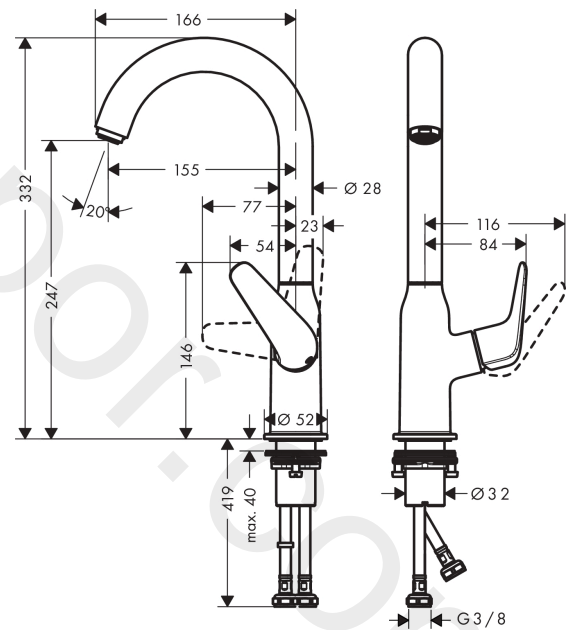

##### product features

- ComfortZone 240
- projection: 155 mm
- spout height: 247 mm
- handle variant: lever handle
- swivel range 120°
- spray type: normal spray
- maximum flow rate at 3 bar: 5 l/min
- ceramic cartridge
- temperature limitation adjustable
- suitable for continuous flow water heaters
- connection type: G 3/8 connections
- connection dimension: DN15
- handle position on the side: bottom-side at the base body (not suitable for wash bowls)

#### Scale drawing

**Novus**

**Single lever basin mixer 240 with swivel spout without waste set**

Finish: **Chrome** Article Number: **71128000**

**Flowchart**

**Novus**

**Single lever basin mixer 240 with swivel spout without waste set**

Finish: **Chrome** Article Number: **71128000**

**Exploded Drawing**

Year of production: >10/17

### Spare part list

Year of production: >10/17

Pos.	Description	Article Number	Price	PU
1	spout cpl.	93247000	£ 137,00	1
2	aerator M24x1 (5 l/min)	13185000	£ 22,30	1
3	screw	93088000	£ 43,00	1
4	screw cover	95704000	£ 3,30	1
5	O-ring 18x1,5	98231000	£ 3,30	1
6	O-ring 8x2	98112000	£ 3,30	1
7	O-ring 24x2	98388000	£ 3,30	1
8	handle	93249000	£ 51,00	1
9	hollow set screw M6x10 DIN 916	96029000	£ 3,30	1
10	flange	98863000	£ 51,00	1
11	nut	98864000	£ 43,00	1
12	O-ring 23x2	98398000	£ 3,30	1
13	O-ring 27x1,5	92527000	£ 13,30	1
14	cartridge, assy	97685000	£ 64,00	1
15	seal	98865000	£ 35,00	1
16	flat seal	98749000	£ 6,10	1
17	O-ring 26x1,5	98390000	£ 3,30	1
18	fixing set (Ø 32)	13961000	£ 25,00	1
19	lever collar	97548000	£ 3,30	1
20	connection hose 450 mm M8x0,75 G3/8	97206000	£ 35,00	1
21	O-ring 6,6x1,6	93019000	£ 3,30	1
a	fixation extension 35 mm	13898000	£ 79,00	1