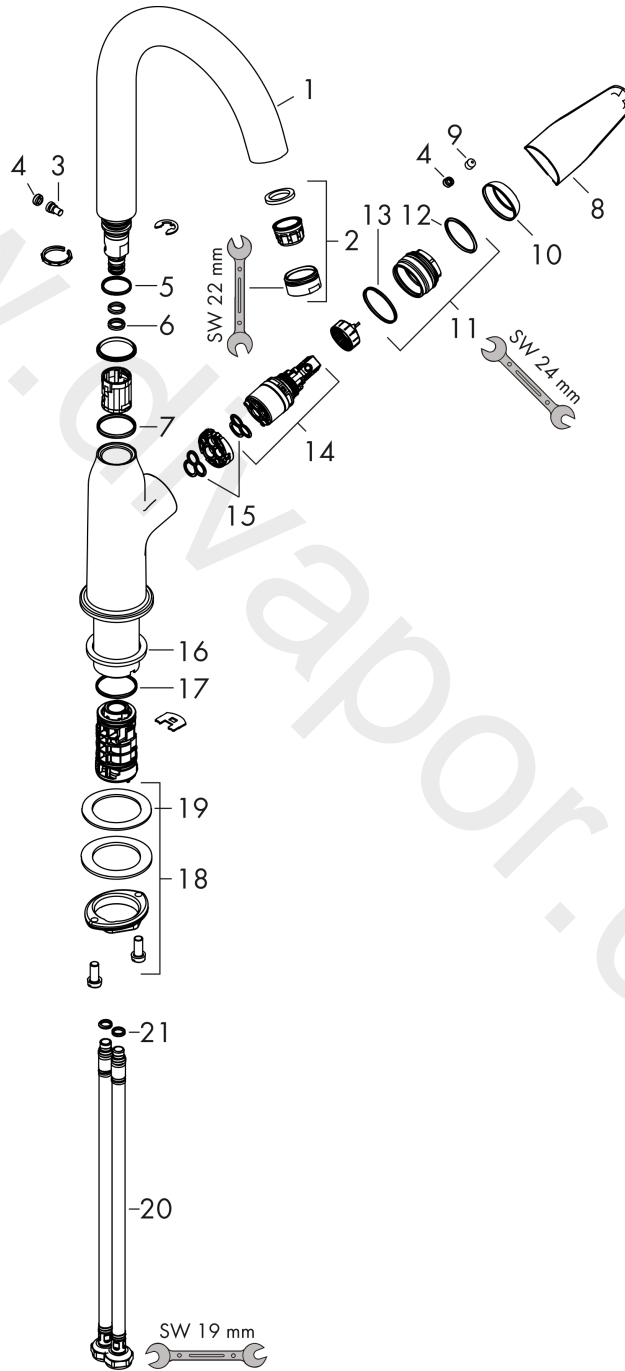

##### product features

- ComfortZone 240
- projection: 155 mm
- spout height: 247 mm
- handle variant: lever handle
- swivel range 120°
- spray type: normal spray
- maximum flow rate at 3 bar: 5 l/min
- ceramic cartridge
- temperature limitation adjustable
- suitable for continuous flow water heaters
- connection type: G 3/8 connections
- connection dimension: DN15
- handle position on the side: bottom-side at the base body (not suitable for wash bowls)

#### Scale drawing

**Novus**

**Single lever basin mixer 240 with swivel spout without waste set**

Finish: **Chrome** Article Number: **71128000**

**Flowchart**

**Novus**

**Single lever basin mixer 240 with swivel spout without waste set**

Finish: **Chrome** Article Number: **71128000**

**Exploded Drawing**

Year of production: >10/17

### Spare part list

Year of production: >10/17

Pos.	Description	Article Number	Price	PU
1	spout cpl.	93247000	£ 137,00	1
2	aerator M24x1 (5 l/min)	13185000	£ 22,30	1
3	screw	93088000	£ 43,00	1
4	screw cover	95704000	£ 3,30	1
5	O-ring 18x1,5	98231000	£ 3,30	1
6	O-ring 8x2	98112000	£ 3,30	1
7	O-ring 24x2	98388000	£ 3,30	1
8	handle	93249000	£ 51,00	1
9	hollow set screw M6x10 DIN 916	96029000	£ 3,30	1
10	flange	98863000	£ 51,00	1
11	nut	98864000	£ 43,00	1
12	O-ring 23x2	98398000	£ 3,30	1
13	O-ring 27x1,5	92527000	£ 13,30	1
14	cartridge, assy	97685000	£ 64,00	1
15	seal	98865000	£ 35,00	1
16	flat seal	98749000	£ 6,10	1
17	O-ring 26x1,5	98390000	£ 3,30	1
18	fixing set (Ø 32)	13961000	£ 25,00	1
19	lever collar	97548000	£ 3,30	1
20	connection hose 450 mm M8x0,75 G3/8	97206000	£ 35,00	1
21	O-ring 6,6x1,6	93019000	£ 3,30	1
a	fixation extension 35 mm	13898000	£ 79,00	1