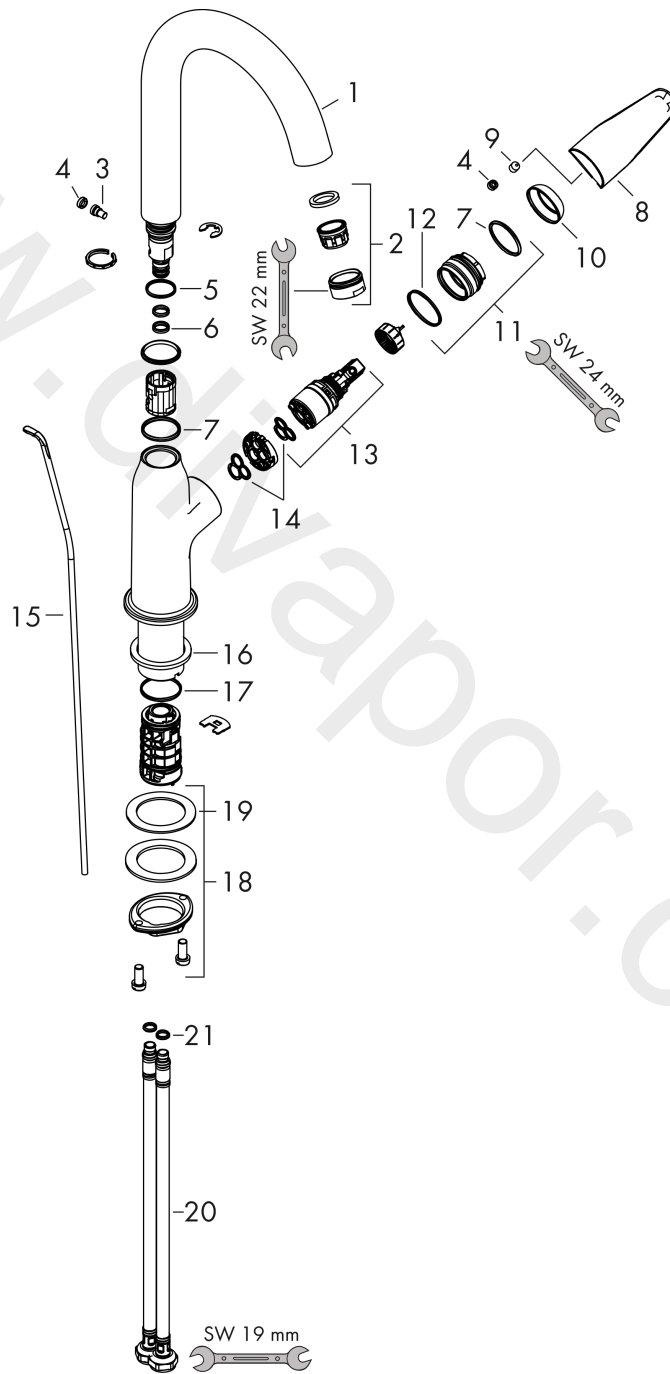

Novus

Single lever basin mixer 240 with swivel spout and pop-up waste set

Surfaces: Article Number: **71126000**

Exploded Drawing

Year of production: **06/19 - 06/22**

Novus

Single lever basin mixer 240 with swivel spout and pop-up waste set

Surfaces: Article Number: **71126000**

Spare part list

Year of production: **06/19 - 06/22**

Pos.	Description	Article Number	Price	PU
1	spout cpl.	93247000	£ 137,00	1
2	aerator M24x1 (5 l/min)	92372000	£ 20,50	1
3	screw	93088000	£ 43,00	1
4	screw cover	95704000	£ 3,30	1
5	O-ring 18x1,5	98231000	£ 3,30	1
6	O-ring 8x2	98112000	£ 3,30	1
7	O-ring 24x2	98388000	£ 3,30	1
8	handle	93249000	£ 51,00	1
9	hollow set screw M6x10 DIN 916	96029000	£ 3,30	1
10	flange	98863000	£ 51,00	1
11	nut	98864000	£ 43,00	1
12	O-ring 23x2	98398000	£ 3,30	1
13	cartridge, assy	97685000	£ 64,00	1
14	seal	98865000	£ 35,00	1
15	pull rod	96657000	£ 13,30	1
16	flat seal	98749000	£ 6,10	1
17	O-ring 26x1,5	98390000	£ 3,30	1
18	fixing set (Ø 32)	13961000	£ 25,00	1
19	lever collar	97548000	£ 3,30	1
20	connection hose 450 mm M8x0,75 G3/8	97206000	£ 35,00	1
21	O-ring 6,6x1,6	93019000	£ 3,30	1
a	pop up waste	94139000	£ 96,00	1
b	fixation extension 35 mm	13898000	£ 79,00	1