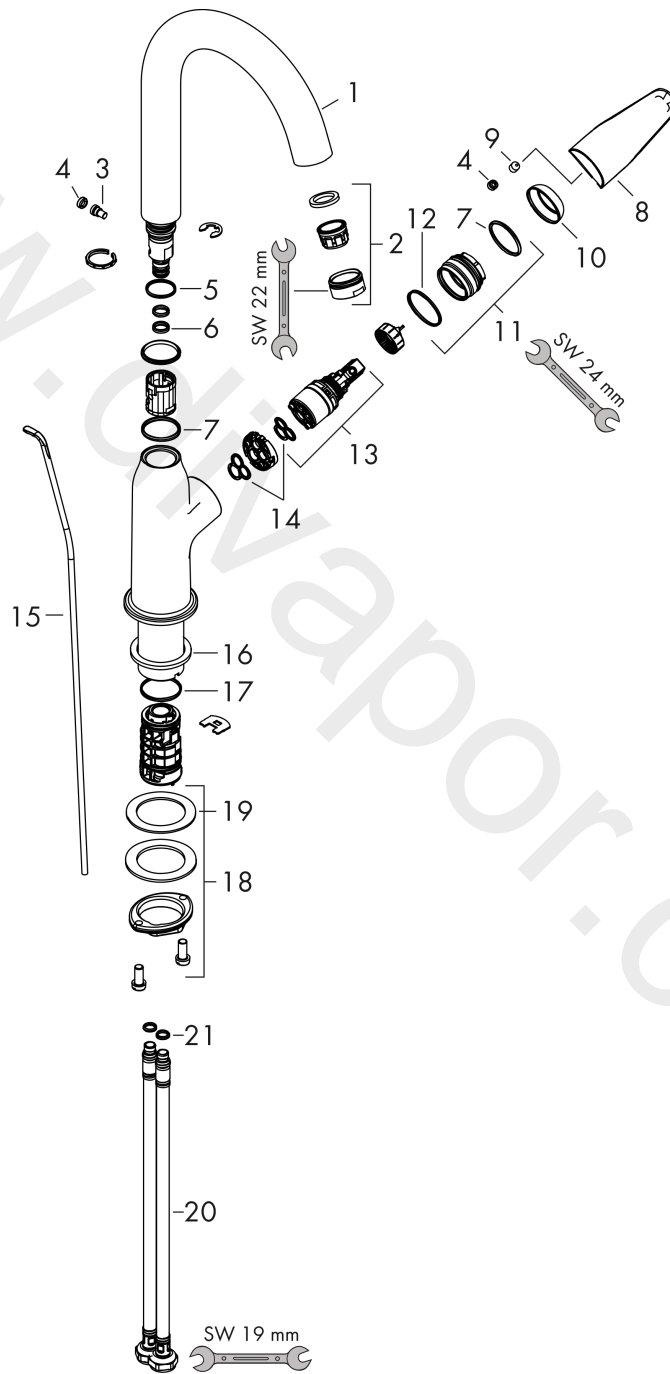

Novus

Single lever basin mixer 240 with swivel spout and pop-up waste set

Surfaces: Article Number: **71126000**

Exploded Drawing

Year of production: **10/17 - 05/19**

Novus**Single lever basin mixer 240 with swivel spout and pop-up waste set**Surfaces: Article Number: **71126000****Spare part list**Year of production: **10/17 - 05/19**

Pos.	Description	Article Number	Price	PU
1	spout cpl.	93247000	£ 137,00	1
2	aerator M24x1 (5 l/min)	13185000	£ 22,30	1
3	screw	93088000	£ 43,00	1
4	screw cover	95704000	£ 3,30	1
5	O-ring 18x1,5	98231000	£ 3,30	1
6	O-ring 8x2	98112000	£ 3,30	1
7	O-ring 24x2	98388000	£ 3,30	1
8	handle	93249000	£ 51,00	1
9	hollow set screw M6x10 DIN 916	96029000	£ 3,30	1
10	flange	98863000	£ 51,00	1
11	nut	98864000	£ 43,00	1
12	O-ring 23x2	98398000	£ 3,30	1
13	cartridge, assy	97685000	£ 64,00	1
14	seal	98865000	£ 35,00	1
15	pull rod	96657000	£ 13,30	1
16	flat seal	98749000	£ 6,10	1
17	O-ring 26x1,5	98390000	£ 3,30	1
18	fixing set (Ø 32)	13961000	£ 25,00	1
19	lever collar	97548000	£ 3,30	1
20	connection hose 450 mm M8x0,75 G3/8	97206000	£ 35,00	1
21	O-ring 6,6x1,6	93019000	£ 3,30	1
a	pop up waste	94139000	£ 96,00	1
b	fixation extension 35 mm	13898000	£ 79,00	1