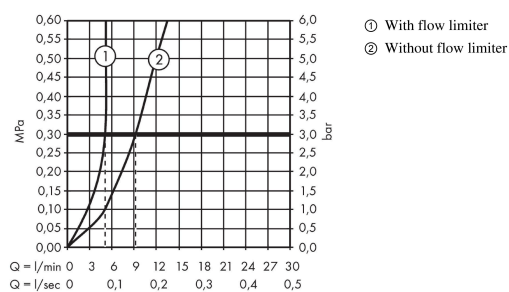

Novus

Single lever basin mixer 230 without waste set

Finish: **Chrome** Article Number: **71124003**

Description

product features

- ComfortZone 230
- projection: 180 mm
- spout height: 225 mm
- handle variant: lever handle
- spray type: normal spray
- maximum flow rate at 3 bar: 5 l/min
- ceramic cartridge
- temperature limitation adjustable
- suitable for continuous flow water heaters
- connection type: G 3/8 connections
- connection dimension: DN15

Technology

Product image

Scale drawing

Flowchart