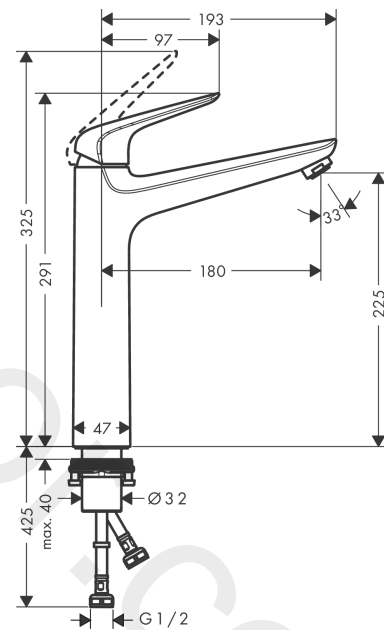

##### product features

- ComfortZone 230
- projection: 180 mm
- spout height: 225 mm
- handle variant: lever handle
- spray type: normal spray
- maximum flow rate at 3 bar: 5 l/min
- ceramic cartridge
- temperature limitation adjustable
- suitable for continuous flow water heaters
- connection type: G 3/8 connections
- connection dimension: DN15

#### Scale drawing

Finish: **Chrome** Article Number: **71124003**

**Spare part list**

Year of production: >04/18

Pos.	Description	Article Number	Price	PU
1	handle	93192000	£ 43,00	1
2	screw cover	96338000	£ 3,30	1
3	flange	97406000	£ 20,50	1
4	nut	97209000	£ 16,10	1
5	O-Ring 32x2	98193000	£ 3,30	1
6	cartridge, assy	92730000	£ 35,00	1
7	locking screw for handle	95140000	£ 6,10	1
8	seal	95008000	£ 9,00	1
9	adapter for cartridge	98750000	£ 13,30	1
10	O-Ring 30x2	98186000	£ 3,30	1
11	O-ring 35x2	92604000	£ 6,10	1
12	aerator M24x1 (5 l/min)	13185000	£ 22,30	1
13	flat seal	98749000	£ 6,10	1
14	fixing set (Ø 32)	13961000	£ 25,00	1
15	lever collar	97548000	£ 3,30	1
16	connection hose 600 mm M8x0,75 G1/2	92482000	£ 43,00	1
17	O-ring 7x1,5	98422000	£ 3,30	1
a	fixation extension 35 mm	13898000	£ 79,00	1