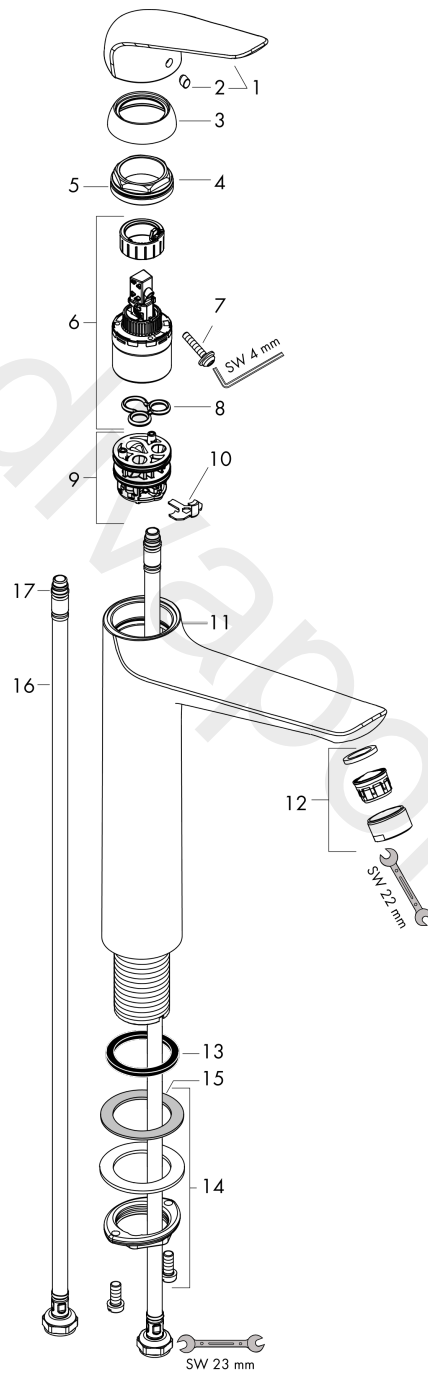

##### product features

- ComfortZone 230
- projection: 180 mm
- spout height: 225 mm
- handle variant: lever handle
- spray type: normal spray
- maximum flow rate at 3 bar: 5 l/min
- ceramic cartridge
- temperature limitation adjustable
- suitable for continuous flow water heaters
- connection type: G 3/8 connections
- connection dimension: DN15

#### Scale drawing

#### Flowchart

**Novus**  
**Single lever basin mixer 230 without waste set**  
 Finish: **Chrome** Article Number: **71124003**

**Exploded Drawing**

Year of production: >04/18

**Novus**

**Single lever basin mixer 230 without waste set**

Finish: **Chrome** Article Number: **71124003**

**Spare part list**

Year of production: >04/18

Pos.	Description	Article Number	Price	PU
1	handle	93192000	£ 43,00	1
2	screw cover	96338000	£ 3,30	1
3	flange	97406000	£ 20,50	1
4	nut	97209000	£ 16,10	1
5	O-Ring 32x2	98193000	£ 3,30	1
6	cartridge, assy	92730000	£ 35,00	1
7	locking screw for handle	95140000	£ 6,10	1
8	seal	95008000	£ 9,00	1
9	adapter for cartridge	98750000	£ 13,30	1
10	O-Ring 30x2	98186000	£ 3,30	1
11	O-ring 35x2	92604000	£ 6,10	1
12	aerator M24x1 (5 l/min)	13185000	£ 22,30	1
13	flat seal	98749000	£ 6,10	1
14	fixing set (Ø 32)	13961000	£ 25,00	1
15	lever collar	97548000	£ 3,30	1
16	connection hose 600 mm M8x0,75 G1/2	92482000	£ 43,00	1
17	O-ring 7x1,5	98422000	£ 3,30	1
a	fixation extension 35 mm	13898000	£ 79,00	1