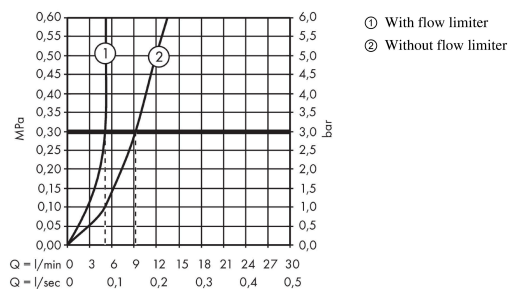

Novus

Single lever basin mixer 230 without waste set

Finish: **Chrome** Article Number: **71124000**

Description

product features

- ComfortZone 230
- projection: 180 mm
- spout height: 225 mm
- handle variant: lever handle
- spray type: normal spray
- maximum flow rate at 3 bar: 5 l/min
- ceramic cartridge
- temperature limitation adjustable
- suitable for continuous flow water heaters
- connection type: G 3/8 connections
- connection dimension: DN15
- WRAS 1903339

Technology

Certificates / Sustainability

Product image

Scale drawing

Flowchart

Novus
Single lever basin mixer 230 without waste set
 Finish: **Chrome** Article Number: **71124000**

Exploded Drawing

Year of production: >10/17