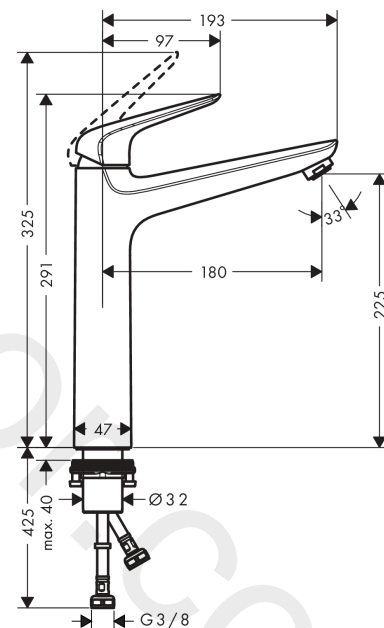

Novus

Single lever basin mixer 230 without waste set

Finish: **Chrome** Article Number: **71124000**

Description

product features

- ComfortZone 230
- projection: 180 mm
- spout height: 225 mm
- handle variant: lever handle
- spray type: normal spray
- maximum flow rate at 3 bar: 5 l/min
- ceramic cartridge
- temperature limitation adjustable
- suitable for continuous flow water heaters
- connection type: G 3/8 connections
- connection dimension: DN15
- WRAS 1903339

Technology

Certificates / Sustainability

Product image

Scale drawing

Flowchart

Novus
Single lever basin mixer 230 without waste set
 Finish: **Chrome** Article Number: **71124000**

Exploded Drawing

Year of production: >10/17

Novus**Single lever basin mixer 230 without waste set**Finish: **Chrome** Article Number: **71124000****Spare part list**

Year of production: >10/17

Pos.	Description	Article Number	Price	PU
1	handle	93192000	£ 43,00	1
2	screw cover	96338000	£ 3,30	1
3	flange	97406000	£ 20,50	1
4	nut	97209000	£ 16,10	1
5	O-Ring 32x2	98193000	£ 3,30	1
6	cartridge, assy	92730000	£ 35,00	1
7	locking screw for handle	95140000	£ 6,10	1
8	seal	95008000	£ 9,00	1
9	adapter for cartridge	98750000	£ 13,30	1
10	O-Ring 30x2	98186000	£ 3,30	1
11	O-ring 35x2	92604000	£ 6,10	1
12	aerator M24x1 (5 l/min)	13185000	£ 22,30	1
13	flat seal	98749000	£ 6,10	1
14	fixing set (Ø 32)	13961000	£ 25,00	1
15	lever collar	97548000	£ 3,30	1
16	connection hose 600 mm M8x0,75 G3/8	96556000	£ 25,00	1
17	O-ring 6,6x1,6	93019000	£ 3,30	1
a	fixation extension 35 mm	13898000	£ 79,00	1