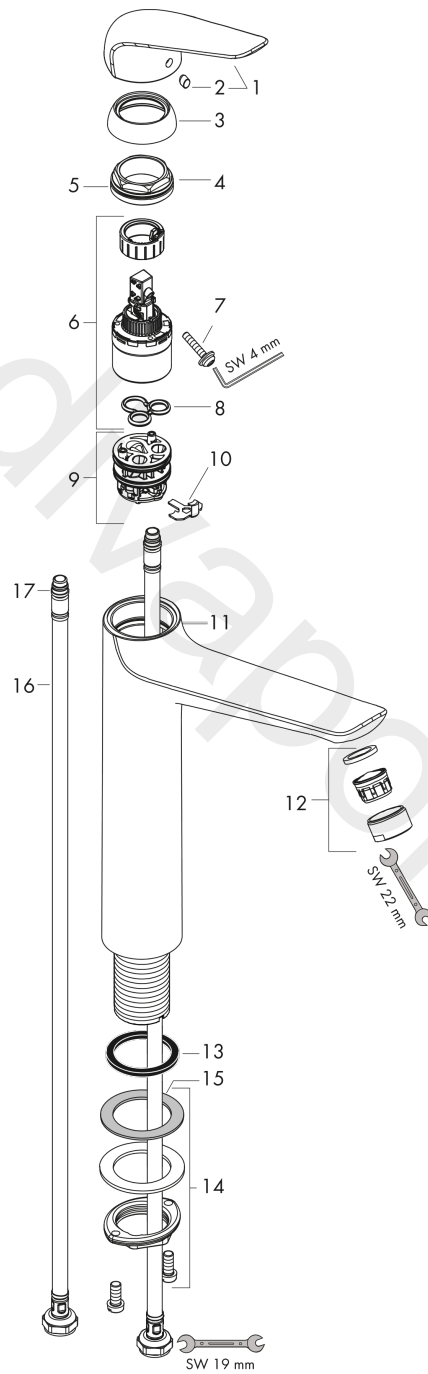

Novus

Single lever basin mixer 230 without waste set

Finish: **Chrome** Article Number: **71124000**

Description

product features

- ComfortZone 230
- projection: 180 mm
- spout height: 225 mm
- handle variant: lever handle
- spray type: normal spray
- maximum flow rate at 3 bar: 5 l/min
- ceramic cartridge
- temperature limitation adjustable
- suitable for continuous flow water heaters
- connection type: G 3/8 connections
- connection dimension: DN15
- WRAS 1903339

Technology

Certificates / Sustainability

Product image

Scale drawing

Flowchart

Novus
Single lever basin mixer 230 without waste set
 Finish: **Chrome** Article Number: **71124000**

Exploded Drawing

Year of production: >10/17

Novus**Single lever basin mixer 230 without waste set**Finish: **Chrome** Article Number: **71124000****Spare part list**

Year of production: >10/17

Pos.	Description	Article Number	Price	PU
1	handle	93192000	£ 43,00	1
2	screw cover	96338000	£ 3,30	1
3	flange	97406000	£ 20,50	1
4	nut	97209000	£ 16,10	1
5	O-Ring 32x2	98193000	£ 3,30	1
6	cartridge, assy	92730000	£ 35,00	1
7	locking screw for handle	95140000	£ 6,10	1
8	seal	95008000	£ 9,00	1
9	adapter for cartridge	98750000	£ 13,30	1
10	O-Ring 30x2	98186000	£ 3,30	1
11	O-ring 35x2	92604000	£ 6,10	1
12	aerator M24x1 (5 l/min)	13185000	£ 22,30	1
13	flat seal	98749000	£ 6,10	1
14	fixing set (Ø 32)	13961000	£ 25,00	1
15	lever collar	97548000	£ 3,30	1
16	connection hose 600 mm M8x0,75 G3/8	96556000	£ 25,00	1
17	O-ring 6,6x1,6	93019000	£ 3,30	1
a	fixation extension 35 mm	13898000	£ 79,00	1