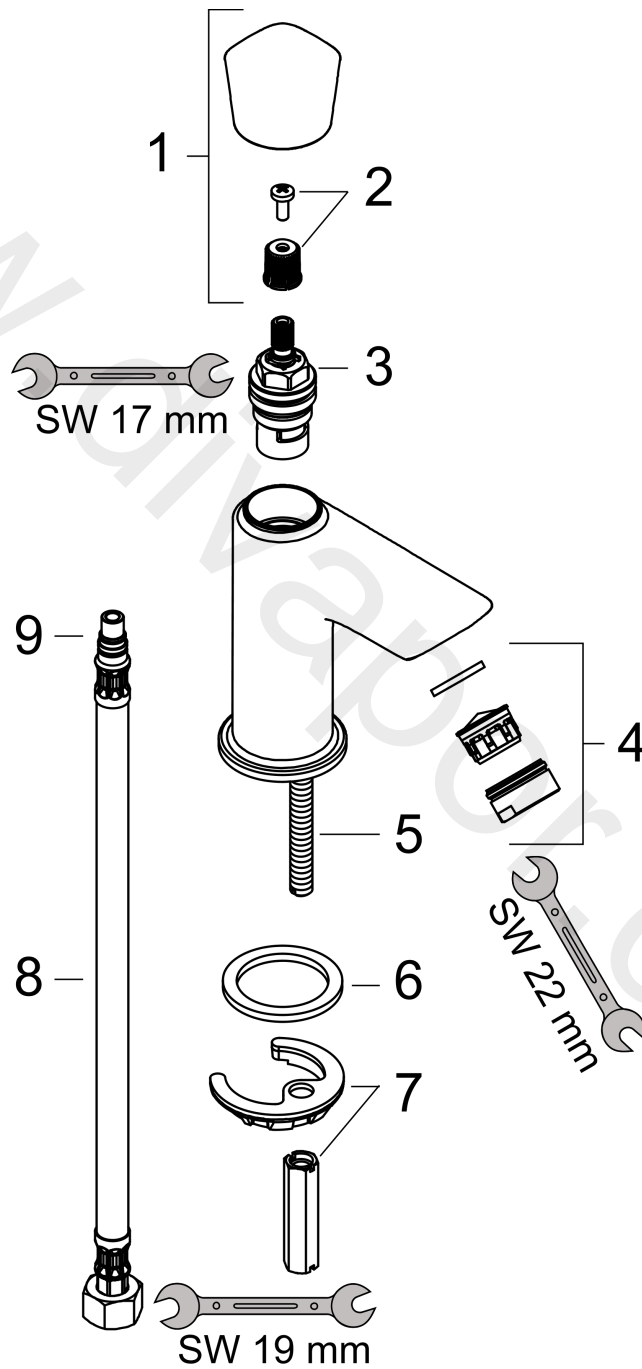

Logis

Pillar tap 80 for cold water or pre-adjusted water without waste set

Surfaces: Article Number: 71120000

Exploded Drawing

Year of production: 04/14 - 12/14

**Logis**

**Pillar tap 80 for cold water or pre-adjusted water without waste set**

Surfaces: Article Number: **71120000**

**Spare part list**

Year of production: **04/14 - 12/14**

Pos.	Description	Article Number	Price	PU
1	handle for cold water	92237000	£ 51,00	1
2	handle fixing set	98932000	£ 16,10	1
3	shut off unit right closing	94009000	£ 43,00	1
4	aerator M24x1 (5 l/min)	13185000	£ 22,30	1
5	screw M8 x 68	97736000	£ 6,10	1
6	flat seal	98749000	£ 6,10	1
7	fixing set	96016000	£ 35,00	1
8	connection hose 450 mm M8x0,75 G3/8	97206000	£ 35,00	1
9	O-ring 7x1,5	98422000	£ 3,30	1