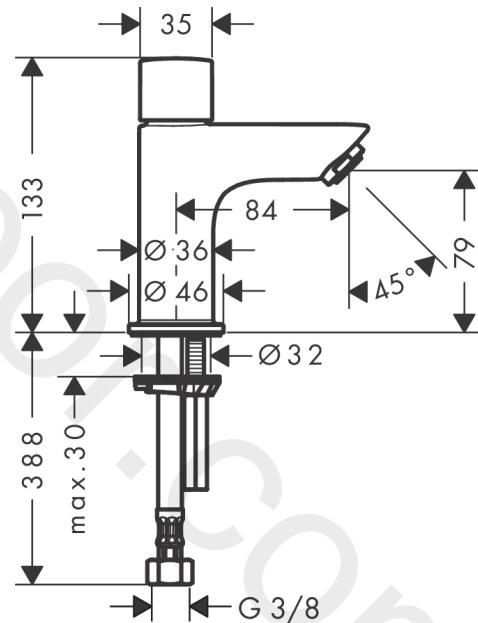

#### product features

- ComfortZone 80
- projection: 84 mm
- spout height: 79 mm
- spray type: normal spray
- maximum flow rate at 3 bar: 5 l/min
- ceramic valves 90°
- for cold water connection
- connection type: G 3/8 connection hose
- connection dimension: DN15
- EU taxonomy: max. 6 l/min - Substantial Contribution (SC) possible
- WRAS 1906701
- WRAS 1906701
- WRAS 1906701 - Approval letter

### Scale drawing

**Logis**

**Pillar tap 80 for cold water or pre-adjusted water without waste set**

Finish: **Chrome** Article Number: **71120000**

**Flowchart**

Logis

Pillar tap 80 for cold water or pre-adjusted water without waste set

Finish: **Chrome** Article Number: **71120000**

Exploded Drawing

Year of production: >01/15

**Logis****Pillar tap 80 for cold water or pre-adjusted water without waste set**Finish: **Chrome** Article Number: **71120000****Spare part list**

Year of production: &gt;01/15

Pos.	Description	Article Number	Price	PU
1	handle for cold water	92237000	£ 51,00	1
2	handle fixing set	98932000	£ 16,10	1
3	shut off unit right closing	94009000	£ 43,00	1
4	aerator M24x1 (5 l/min)	92372000	£ 20,50	1
5	screw M8 x 68	97736000	£ 6,10	1
6	flat seal	98749000	£ 6,10	1
7	fixing set	96016000	£ 35,00	1
8	connection hose 450 mm M8x0,75 G3/8	97206000	£ 35,00	1
9	O-ring 7x1,5	98422000	£ 3,30	1