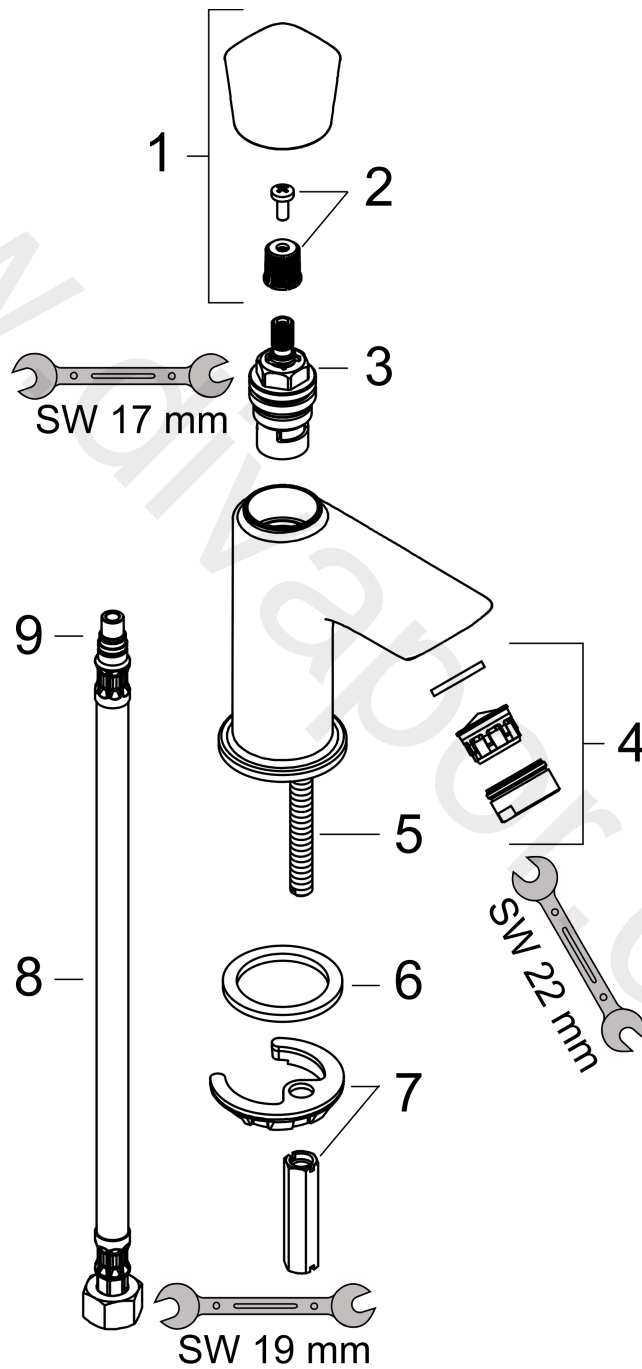

#### product features

- ComfortZone 80
- projection: 84 mm
- spout height: 79 mm
- spray type: normal spray
- maximum flow rate at 3 bar: 5 l/min
- ceramic valves 90°
- for cold water connection
- connection type: G 3/8 connection hose
- connection dimension: DN15
- EU taxonomy: max. 6 l/min - Substantial Contribution (SC) possible
- WRAS 1906701
- WRAS 1906701
- WRAS 1906701 - Approval letter

### Scale drawing

**Logis**

**Pillar tap 80 for cold water or pre-adjusted water without waste set**

Finish: **Chrome** Article Number: **71120000**

**Flowchart**

Logis

Pillar tap 80 for cold water or pre-adjusted water without waste set

Finish: **Chrome** Article Number: **71120000**

Exploded Drawing

Year of production: >01/15

**Logis****Pillar tap 80 for cold water or pre-adjusted water without waste set**Finish: **Chrome** Article Number: **71120000****Spare part list**

Year of production: &gt;01/15

Pos.	Description	Article Number	Price	PU
1	handle for cold water	92237000	£ 51,00	1
2	handle fixing set	98932000	£ 16,10	1
3	shut off unit right closing	94009000	£ 43,00	1
4	aerator M24x1 (5 l/min)	92372000	£ 20,50	1
5	screw M8 x 68	97736000	£ 6,10	1
6	flat seal	98749000	£ 6,10	1
7	fixing set	96016000	£ 35,00	1
8	connection hose 450 mm M8x0,75 G3/8	97206000	£ 35,00	1
9	O-ring 7x1,5	98422000	£ 3,30	1