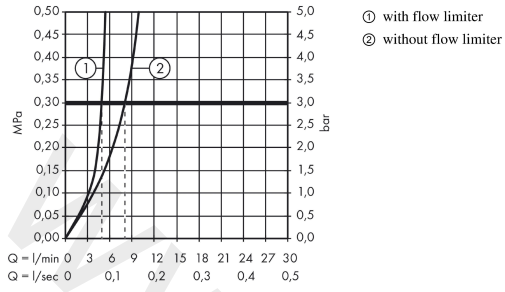

### Scale drawing

**Logis**

**Pillar tap 80 for cold water or pre-adjusted water without waste set**

Finish: **Chrome** Article Number: **71120000**

**Flowchart**

Logis

Pillar tap 80 for cold water or pre-adjusted water without waste set