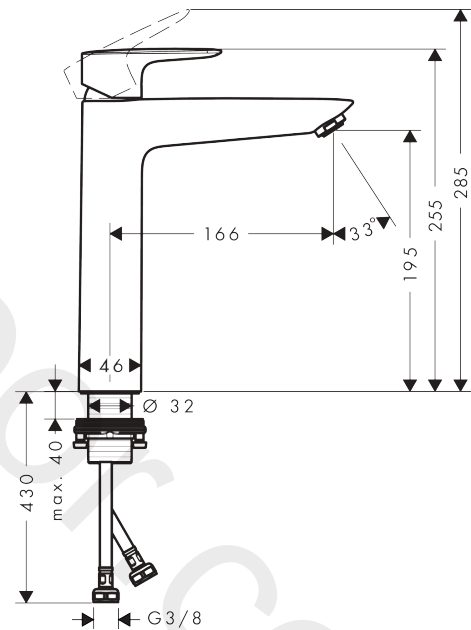

##### product features

- ComfortZone 190
- projection: 166 mm
- spout height: 195 mm
- handle variant: lever handle
- spray type: normal spray
- maximum flow rate at 3 bar: 5 l/min
- ceramic cartridge
- temperature limitation adjustable
- suitable for continuous flow water heaters
- connection type: G 3/8 connections
- connection dimension: DN15

#### Scale drawing

Year of production: &gt;05/18

Pos.	Description	Article Number	Price	PU
1	handle	92374000	£ 51,00	1
2	screw cover	96338000	£ 3,30	1
3	flange	97406000	£ 20,50	1
4	nut	97209000	£ 16,10	1
5	O-Ring 32x2	98193000	£ 3,30	1
6	cartridge, assy	92730000	£ 35,00	1
7	locking screw for handle	95140000	£ 6,10	1
8	seal	95008000	£ 9,00	1
9	adapter for cartridge	98750000	£ 13,30	1
10	O-Ring 30x2	98186000	£ 3,30	1
11	O-ring 35x2	92604000	£ 6,10	1
12	aerator M24x1 (5 l/min)	13185000	£ 22,30	1
13	flat seal	98749000	£ 6,10	1
14	fixing set (Ø 32)	13961000	£ 25,00	1
15	lever collar	97548000	£ 3,30	1
16	connection hose 600 mm M8x0,75 G3/8	96510000	£ 25,00	1
17	O-ring 6,6x1,6	93019000	£ 3,30	1
a	fixation extension 35 mm	13898000	£ 79,00	1