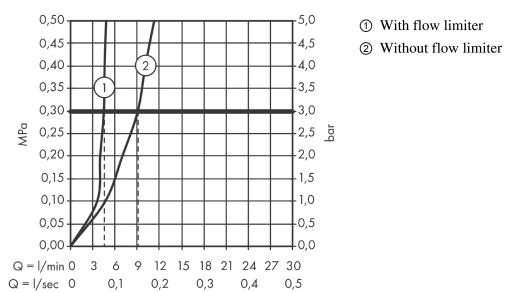

MySport

Single lever basin mixer XL without waste set KF

Finish: **Chrome** Article Number: **71119000**

Description

product features

- ComfortZone 190
- projection: 166 mm
- spout height: 195 mm
- handle variant: lever handle
- spray type: normal spray
- maximum flow rate at 3 bar: 5 l/min
- ceramic cartridge
- temperature limitation adjustable
- suitable for continuous flow water heaters
- connection type: G 3/8 connections
- connection dimension: DN15

Technology

Certificates / Sustainability

Product image

Scale drawing

Flowchart