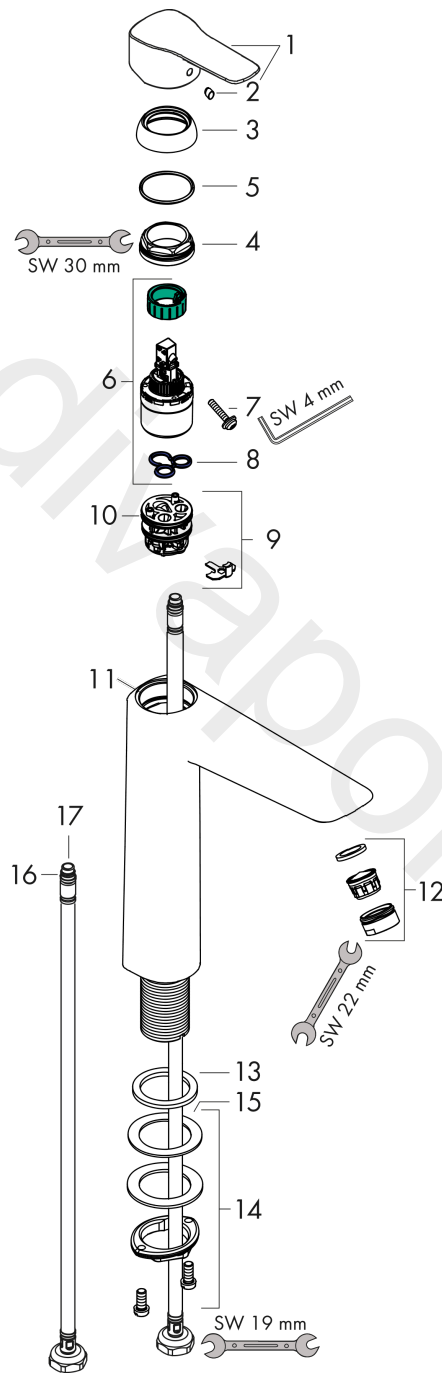

##### product features

- ComfortZone 190
- projection: 166 mm
- spout height: 195 mm
- handle variant: lever handle
- spray type: normal spray
- maximum flow rate at 3 bar: 5 l/min
- ceramic cartridge
- temperature limitation adjustable
- suitable for continuous flow water heaters
- connection type: G 3/8 connections
- connection dimension: DN15

#### Scale drawing

#### Flowchart

**MySport**  
**Single lever basin mixer XL without waste set KF**  
 Finish: **Chrome** Article Number: **71119000**

**Exploded Drawing**

Year of production: >05/18

**MySport****Single lever basin mixer XL without waste set KF**Finish: **Chrome** Article Number: **71119000****Spare part list**

Year of production: &gt;05/18

Pos.	Description	Article Number	Price	PU
1	handle	92374000	£ 51,00	1
2	screw cover	96338000	£ 3,30	1
3	flange	97406000	£ 20,50	1
4	nut	97209000	£ 16,10	1
5	O-Ring 32x2	98193000	£ 3,30	1
6	cartridge, assy	92730000	£ 35,00	1
7	locking screw for handle	95140000	£ 6,10	1
8	seal	95008000	£ 9,00	1
9	adapter for cartridge	98750000	£ 13,30	1
10	O-Ring 30x2	98186000	£ 3,30	1
11	O-ring 35x2	92604000	£ 6,10	1
12	aerator M24x1 (5 l/min)	13185000	£ 22,30	1
13	flat seal	98749000	£ 6,10	1
14	fixing set (Ø 32)	13961000	£ 25,00	1
15	lever collar	97548000	£ 3,30	1
16	connection hose 600 mm M8x0,75 G3/8	96510000	£ 25,00	1
17	O-ring 6,6x1,6	93019000	£ 3,30	1
a	fixation extension 35 mm	13898000	£ 79,00	1