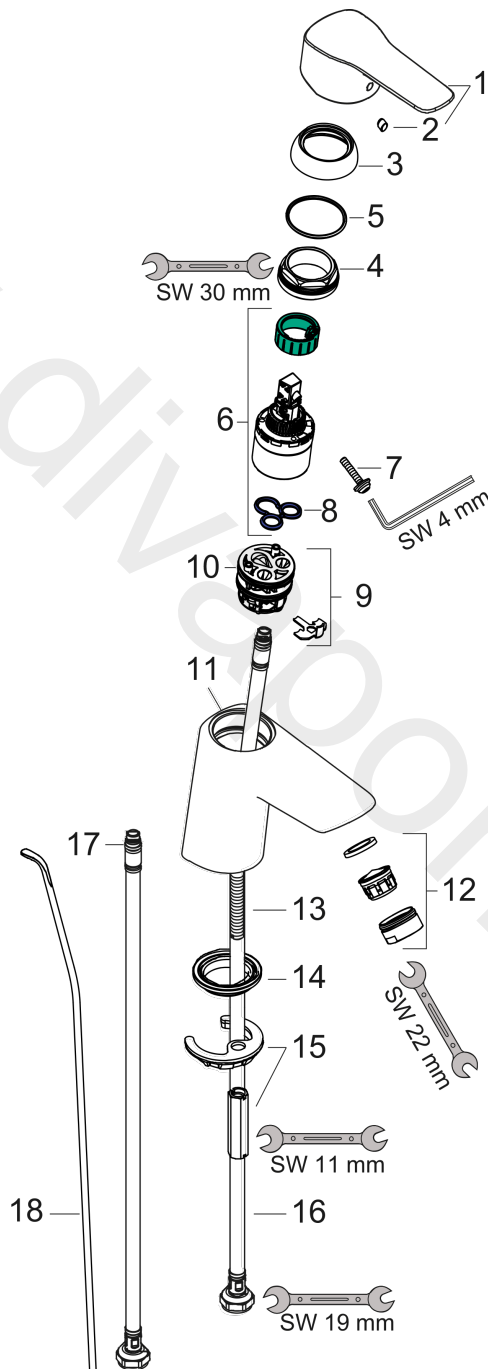

MySport

Single lever basin mixer M with pop-up waste set KF

Finish: **Chrome** Article Number: **71118000**

Description

product features

- consists of: single lever basin mixer, waste set
- ComfortZone 70
- projection: 107 mm
- spout height: 67 mm
- handle variant: lever handle
- spray type: normal spray
- maximum flow rate at 3 bar: 5 l/min
- ceramic cartridge
- temperature limitation adjustable
- suitable for continuous flow water heaters
- pop-up waste set G 1¼
- connection type: G ¾ connections
- connection dimension: DN15

Technology

Certificates / Sustainability

Product image

Scale drawing

MySport

Single lever basin mixer M with pop-up waste set KF

Finish: **Chrome** Article Number: **71118000**

Flowchart

www.divapor.com

MySport
Single lever basin mixer M with pop-up waste set KF
 Finish: **Chrome** Article Number: **71118000**

Exploded Drawing

Year of production: >05/18

MySport

Single lever basin mixer M with pop-up waste set KF

Finish: **Chrome** Article Number: **71118000**

Spare part list

Year of production: >05/18

Pos.	Description	Article Number	Price	PU
1	handle	92374000	£ 51,00	1
2	screw cover	96338000	£ 3,30	1
3	flange	97406000	£ 20,50	1
4	nut	97209000	£ 16,10	1
5	O-Ring 32x2	98193000	£ 3,30	1
6	cartridge, assy	92730000	£ 35,00	1
7	locking screw for handle	95140000	£ 6,10	1
8	seal	95008000	£ 9,00	1
9	adapter for cartridge	98750000	£ 13,30	1
10	O-Ring 30x2	98186000	£ 3,30	1
11	O-ring 35x2	92604000	£ 6,10	1
12	aerator M24x1 (5 l/min)	13185000	£ 22,30	1
13	screw M8 x 68	97736000	£ 6,10	1
14	seal Ø 42	98722000	£ 6,10	1
15	fixing set	96016000	£ 35,00	1
16	connection hose 450 mm M8x0,75 G3/8	97206000	£ 35,00	1
17	O-ring 6,6x1,6	93019000	£ 3,30	1
18	pull rod	96657000	£ 13,30	1
a	pop up waste	92168000	£ 43,00	1