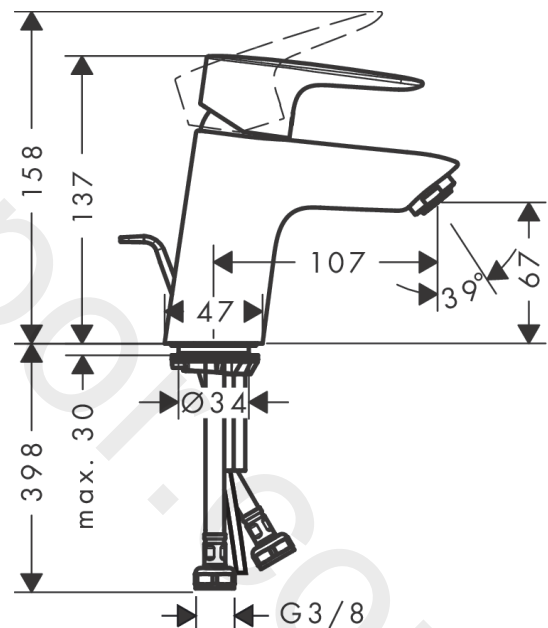

MySport

Single lever basin mixer M with pop-up waste set KF

Finish: **Chrome** Article Number: **71118000**

Description

product features

- consists of: single lever basin mixer, waste set
- ComfortZone 70
- projection: 107 mm
- spout height: 67 mm
- handle variant: lever handle
- spray type: normal spray
- maximum flow rate at 3 bar: 5 l/min
- ceramic cartridge
- temperature limitation adjustable
- suitable for continuous flow water heaters
- pop-up waste set G 1¼
- connection type: G ¾ connections
- connection dimension: DN15

Technology

Certificates / Sustainability

Product image

Scale drawing

MySport

Single lever basin mixer M with pop-up waste set KF

Finish: **Chrome** Article Number: **71118000**

Flowchart

www.divapor.com

MySport
Single lever basin mixer M with pop-up waste set KF
 Finish: **Chrome** Article Number: **71118000**

Exploded Drawing

Year of production: >05/18

MySport

Single lever basin mixer M with pop-up waste set KF

Finish: **Chrome** Article Number: **71118000**

Spare part list

Year of production: >05/18

Pos.	Description	Article Number	Price	PU
1	handle	92374000	£ 51,00	1
2	screw cover	96338000	£ 3,30	1
3	flange	97406000	£ 20,50	1
4	nut	97209000	£ 16,10	1
5	O-Ring 32x2	98193000	£ 3,30	1
6	cartridge, assy	92730000	£ 35,00	1
7	locking screw for handle	95140000	£ 6,10	1
8	seal	95008000	£ 9,00	1
9	adapter for cartridge	98750000	£ 13,30	1
10	O-Ring 30x2	98186000	£ 3,30	1
11	O-ring 35x2	92604000	£ 6,10	1
12	aerator M24x1 (5 l/min)	13185000	£ 22,30	1
13	screw M8 x 68	97736000	£ 6,10	1
14	seal Ø 42	98722000	£ 6,10	1
15	fixing set	96016000	£ 35,00	1
16	connection hose 450 mm M8x0,75 G3/8	97206000	£ 35,00	1
17	O-ring 6,6x1,6	93019000	£ 3,30	1
18	pull rod	96657000	£ 13,30	1
a	pop up waste	92168000	£ 43,00	1