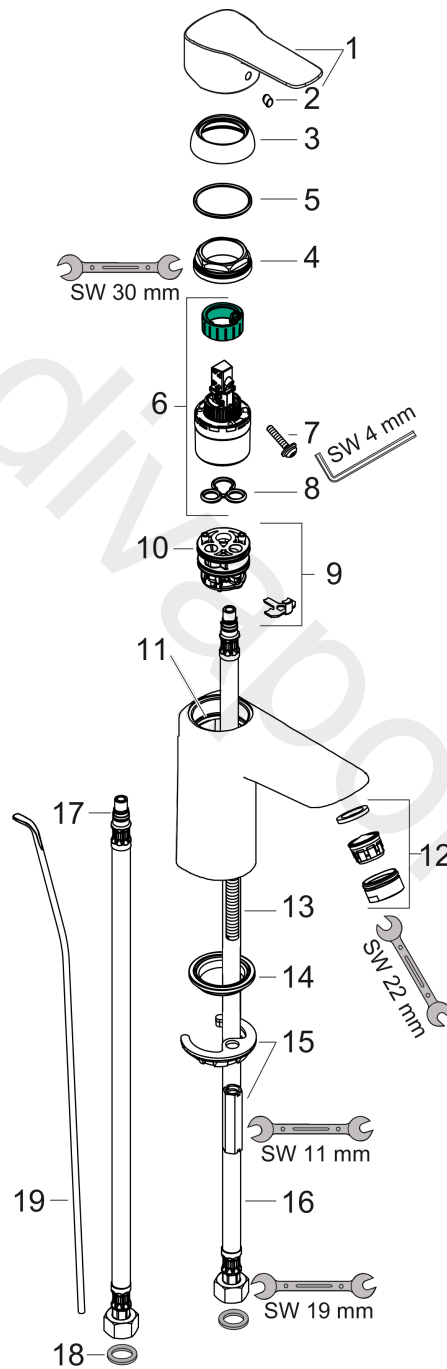

MySport

Single lever basin mixer L CoolStart with pop-up waste set

Surfaces: Article Number: **71115000**

Exploded Drawing

Year of production: **08/15 - 03/17**

MySport**Single lever basin mixer L CoolStart with pop-up waste set**Surfaces: Article Number: **71115000****Spare part list**Year of production: **08/15 - 03/17**

Pos.	Description	Article Number	Price	PU
1	handle	92671000	-	1
2	screw cover	96338000	£ 3,30	1
3	flange	97406000	£ 20,50	1
4	nut	97209000	£ 16,10	1
5	O-Ring 32x2	98193000	£ 3,30	1
6	cartridge, assy	92730000	£ 35,00	1
7	locking screw for handle	95140000	£ 6,10	1
8	seal	95008000	£ 9,00	1
9	adapter for cartridge	98324000	£ 16,10	1
10	O-Ring 30x2	98186000	£ 3,30	1
11	O-ring 35x2	92604000	£ 6,10	1
12	aerator M24x1 (5 l/min)	92372000	£ 20,50	1
13	screw M8 x 68	97736000	£ 6,10	1
14	seal Ø 42	98722000	£ 6,10	1
15	fixing set	96016000	£ 35,00	1
16	connection hose 450 mm M8x0,75 G3/8	97206000	£ 35,00	1
17	O-ring 7x1,5	98422000	£ 3,30	1
18	sealing set	95581000	£ 6,10	1
19	pull rod	96657000	£ 13,30	1
a	pop up waste	92168000	£ 43,00	1