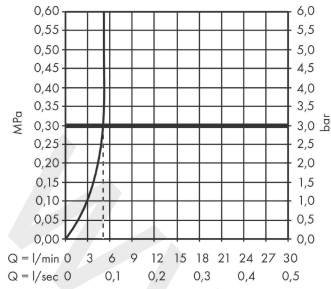

MySport

Single lever basin mixer L CoolStart with pop-up waste set

Finish: **Chrome** Article Number: **71115000**

Description

product features

- consists of: single lever basin mixer, waste set
- ComfortZone 100
- projection: 108 mm
- spout height: 93 mm
- handle variant: lever handle
- spray type: normal spray
- maximum flow rate at 3 bar: 5 l/min
- ceramic cartridge
- temperature limitation adjustable
- suitable for continuous flow water heaters
- pop-up waste set G 1
- material waste set: synthetic
- connection type: G 3/8 connections
- connection dimension: DN15
- cold water in basic handle position
- EU taxonomy: max. 6 l/min - Substantial Contribution (SC) possible

Technology

Product image

Scale drawing

MySport

Single lever basin mixer L CoolStart with pop-up waste set

Finish: **Chrome** Article Number: **71115000**

Flowchart

www.divapor.com