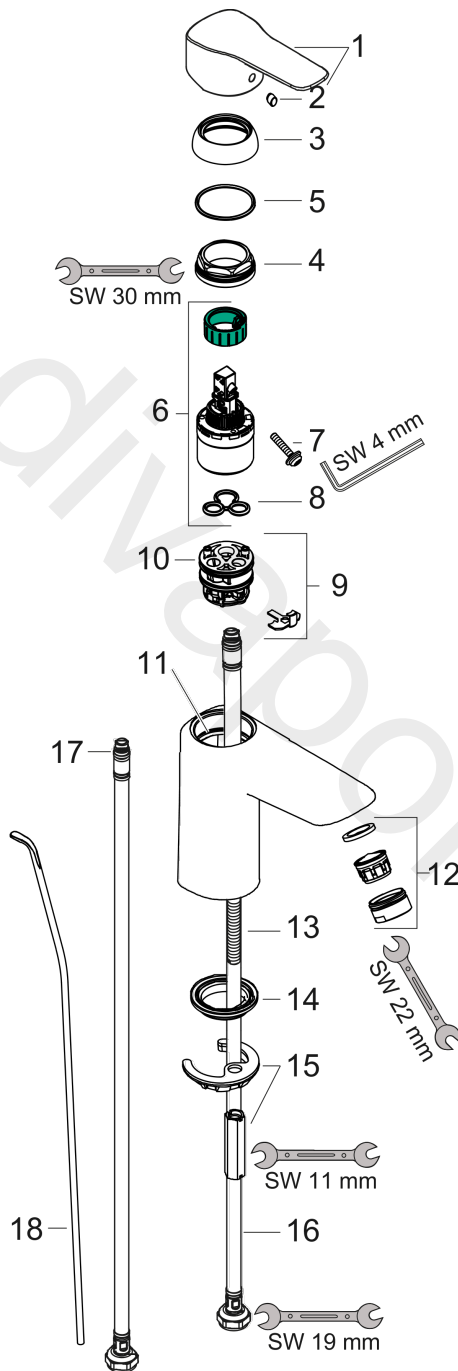

MySport

Single lever basin mixer L CoolStart with pop-up waste set

Finish: **Chrome** Article Number: **71115000**

Description

product features

- consists of: single lever basin mixer, waste set
- ComfortZone 100
- projection: 108 mm
- spout height: 93 mm
- handle variant: lever handle
- spray type: normal spray
- maximum flow rate at 3 bar: 5 l/min
- ceramic cartridge
- temperature limitation adjustable
- suitable for continuous flow water heaters
- pop-up waste set G 1
- material waste set: synthetic
- connection type: G 3/8 connections
- connection dimension: DN15
- cold water in basic handle position
- EU taxonomy: max. 6 l/min - Substantial Contribution (SC) possible

Technology

Product image

Scale drawing

MySport

Single lever basin mixer L CoolStart with pop-up waste set

Finish: **Chrome** Article Number: **71115000**

Flowchart

www.divapor.com

MySport
Single lever basin mixer L CoolStart with pop-up waste set
 Finish: **Chrome** Article Number: **71115000**

Exploded Drawing

Year of production: >04/17

MySport**Single lever basin mixer L CoolStart with pop-up waste set**Finish: **Chrome** Article Number: **71115000****Spare part list**

Year of production: >04/17

Pos.	Description	Article Number	Price	PU
1	handle	92671000	-	1
2	screw cover	96338000	£ 3,30	1
3	flange	97406000	£ 20,50	1
4	nut	97209000	£ 16,10	1
5	O-Ring 32x2	98193000	£ 3,30	1
6	cartridge, assy	92730000	£ 35,00	1
7	locking screw for handle	95140000	£ 6,10	1
8	seal	95008000	£ 9,00	1
9	adapter for cartridge	98324000	£ 16,10	1
10	O-Ring 30x2	98186000	£ 3,30	1
11	O-ring 35x2	92604000	£ 6,10	1
12	aerator M24x1 (5 l/min)	92372000	£ 20,50	1
13	screw M8 x 68	97736000	£ 6,10	1
14	seal Ø 42	98722000	£ 6,10	1
15	fixing set	96016000	£ 35,00	1
16	connection hose 450 mm M8x0,75 G3/8	97206000	£ 35,00	1
17	O-ring 6,6x1,6	93019000	£ 3,30	1
18	pull rod	96657000	£ 13,30	1
a	pop up waste	92168000	£ 43,00	1