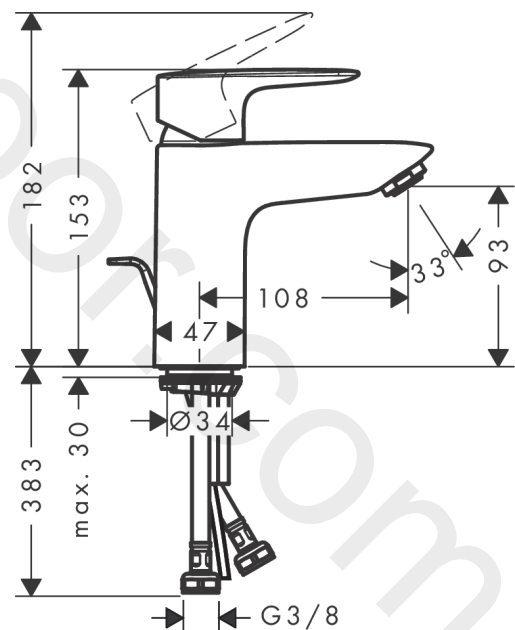

MySport

Single lever basin mixer L CoolStart with pop-up waste set

Finish: **Chrome** Article Number: **71115000**

Description

product features

- consists of: single lever basin mixer, waste set
- ComfortZone 100
- projection: 108 mm
- spout height: 93 mm
- handle variant: lever handle
- spray type: normal spray
- maximum flow rate at 3 bar: 5 l/min
- ceramic cartridge
- temperature limitation adjustable
- suitable for continuous flow water heaters
- pop-up waste set G 1
- material waste set: synthetic
- connection type: G 3/8 connections
- connection dimension: DN15
- cold water in basic handle position
- EU taxonomy: max. 6 l/min - Substantial Contribution (SC) possible

Technology

Product image

Scale drawing

MySport

Single lever basin mixer L CoolStart with pop-up waste set

Finish: **Chrome** Article Number: **71115000**

Flowchart

www.divapor.com

MySport
Single lever basin mixer L CoolStart with pop-up waste set
 Finish: **Chrome** Article Number: **71115000**

Exploded Drawing

Year of production: >04/17

MySport**Single lever basin mixer L CoolStart with pop-up waste set**Finish: **Chrome** Article Number: **71115000****Spare part list**

Year of production: >04/17

Pos.	Description	Article Number	Price	PU
1	handle	92671000	-	1
2	screw cover	96338000	£ 3,30	1
3	flange	97406000	£ 20,50	1
4	nut	97209000	£ 16,10	1
5	O-Ring 32x2	98193000	£ 3,30	1
6	cartridge, assy	92730000	£ 35,00	1
7	locking screw for handle	95140000	£ 6,10	1
8	seal	95008000	£ 9,00	1
9	adapter for cartridge	98324000	£ 16,10	1
10	O-Ring 30x2	98186000	£ 3,30	1
11	O-ring 35x2	92604000	£ 6,10	1
12	aerator M24x1 (5 l/min)	92372000	£ 20,50	1
13	screw M8 x 68	97736000	£ 6,10	1
14	seal Ø 42	98722000	£ 6,10	1
15	fixing set	96016000	£ 35,00	1
16	connection hose 450 mm M8x0,75 G3/8	97206000	£ 35,00	1
17	O-ring 6,6x1,6	93019000	£ 3,30	1
18	pull rod	96657000	£ 13,30	1
a	pop up waste	92168000	£ 43,00	1