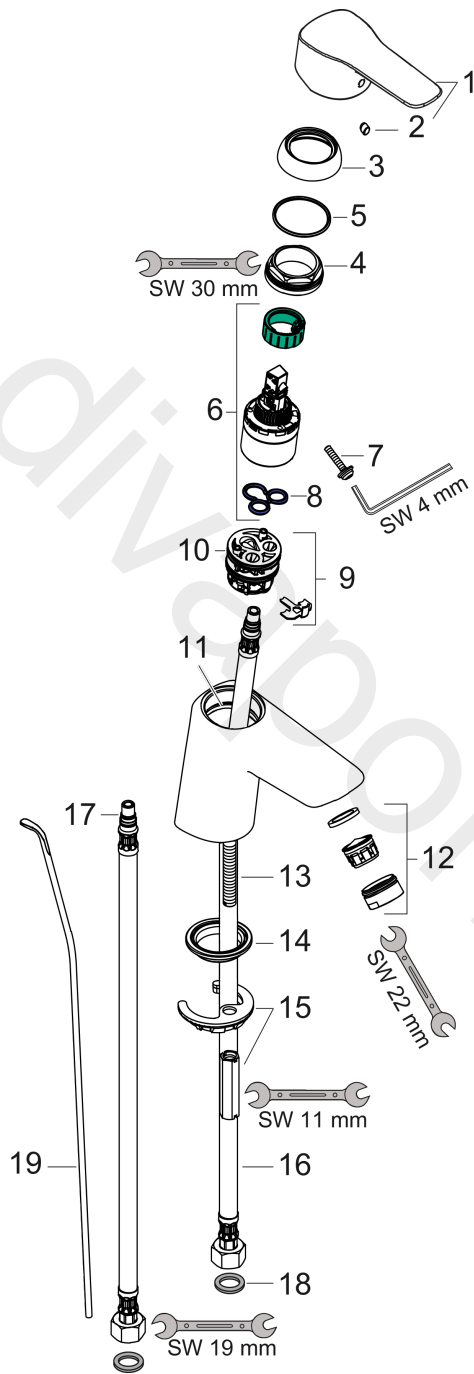

MySport
Single lever basin mixer M CoolStart with pop-up waste set
 Surfaces: Article Number: 71114000

Exploded Drawing

Year of production: 08/15 - 03/17

MySport**Single lever basin mixer M CoolStart with pop-up waste set**Surfaces: Article Number: **71114000****Spare part list**Year of production: **08/15 - 03/17**

Pos.	Description	Article Number	Price	PU
1	handle	92671000	-	1
2	screw cover	96338000	£ 3,30	1
3	flange	97406000	£ 20,50	1
4	nut	97209000	£ 16,10	1
5	O-Ring 32x2	98193000	£ 3,30	1
6	cartridge, assy	92730000	£ 35,00	1
7	locking screw for handle	95140000	£ 6,10	1
8	seal	95008000	£ 9,00	1
9	adapter for cartridge	98324000	£ 16,10	1
10	O-Ring 30x2	98186000	£ 3,30	1
11	O-ring 35x2	92604000	£ 6,10	1
12	aerator M24x1 (5 l/min)	92372000	£ 20,50	1
13	screw M8 x 68	97736000	£ 6,10	1
14	seal Ø 42	98722000	£ 6,10	1
15	fixing set	96016000	£ 35,00	1
16	connection hose 450 mm M8x0,75 G3/8	97206000	£ 35,00	1
17	O-ring 7x1,5	98422000	£ 3,30	1
18	sealing set	95581000	£ 6,10	1
19	pull rod	96657000	£ 13,30	1
a	pop up waste	92168000	£ 43,00	1