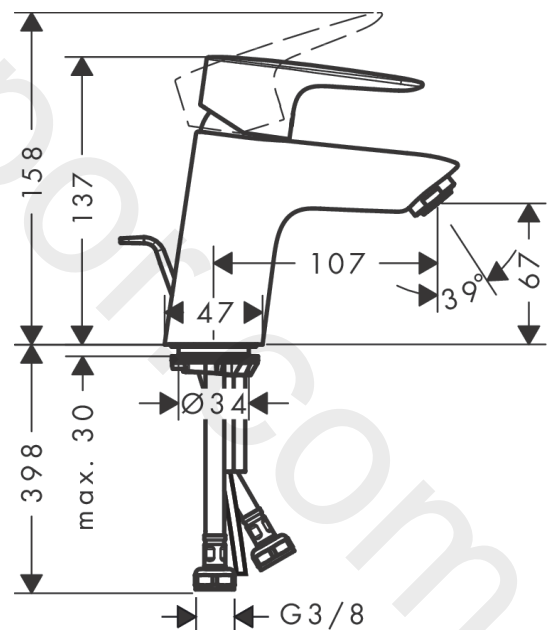

Scale drawing