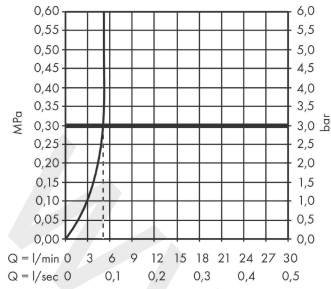

#### Scale drawing

**MySport**

**Single lever basin mixer M CoolStart with pop-up waste set**

Finish: **Chrome** Article Number: **71114000**

**Flowchart**

www.divapor.com

**MySport**  
**Single lever basin mixer M CoolStart with pop-up waste set**  
 Finish: **Chrome** Article Number: **71114000**