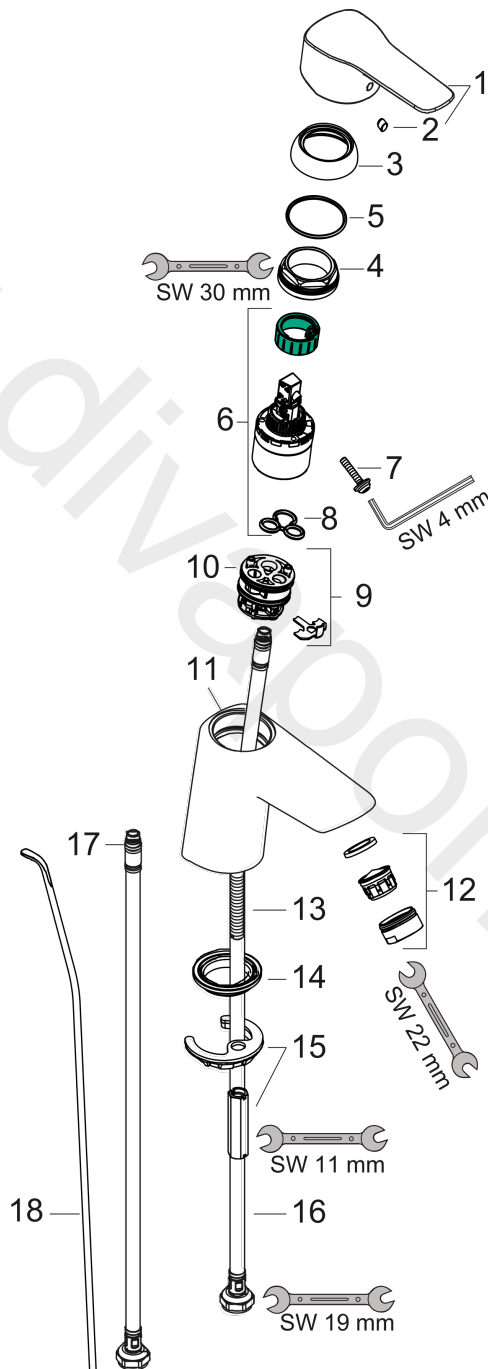

##### product features

- consists of: single lever basin mixer, waste set
- ComfortZone 70
- projection: 107 mm
- spout height: 67 mm
- handle variant: lever handle
- spray type: normal spray
- maximum flow rate at 3 bar: 5 l/min
- ceramic cartridge
- temperature limitation adjustable
- suitable for continuous flow water heaters
- pop-up waste set G 1
- material waste set: synthetic
- connection type: G 3/8 connections
- connection dimension: DN15
- cold water in basic handle position
- EU taxonomy: max. 6 l/min - Substantial Contribution (SC) possible

#### Scale drawing

**MySport**

**Single lever basin mixer M CoolStart with pop-up waste set**

Finish: **Chrome** Article Number: **71114000**

**Flowchart**

www.divapor.com

**MySport**  
**Single lever basin mixer M CoolStart with pop-up waste set**  
 Finish: **Chrome** Article Number: **71114000**

**Exploded Drawing**

Year of production: >04/17

**MySport****Single lever basin mixer M CoolStart with pop-up waste set**Finish: **Chrome** Article Number: **71114000****Spare part list**

Year of production: &gt;04/17

Pos.	Description	Article Number	Price	PU
1	handle	92671000	-	1
2	screw cover	96338000	£ 3,30	1
3	flange	97406000	£ 20,50	1
4	nut	97209000	£ 16,10	1
5	O-Ring 32x2	98193000	£ 3,30	1
6	cartridge, assy	92730000	£ 35,00	1
7	locking screw for handle	95140000	£ 6,10	1
8	seal	95008000	£ 9,00	1
9	adapter for cartridge	98324000	£ 16,10	1
10	O-Ring 30x2	98186000	£ 3,30	1
11	O-ring 35x2	92604000	£ 6,10	1
12	aerator M24x1 (5 l/min)	92372000	£ 20,50	1
13	screw M8 x 68	97736000	£ 6,10	1
14	seal Ø 42	98722000	£ 6,10	1
15	fixing set	96016000	£ 35,00	1
16	connection hose 450 mm M8x0,75 G3/8	97206000	£ 35,00	1
17	O-ring 6,6x1,6	93019000	£ 3,30	1
18	pull rod	96657000	£ 13,30	1
a	pop up waste	92168000	£ 43,00	1