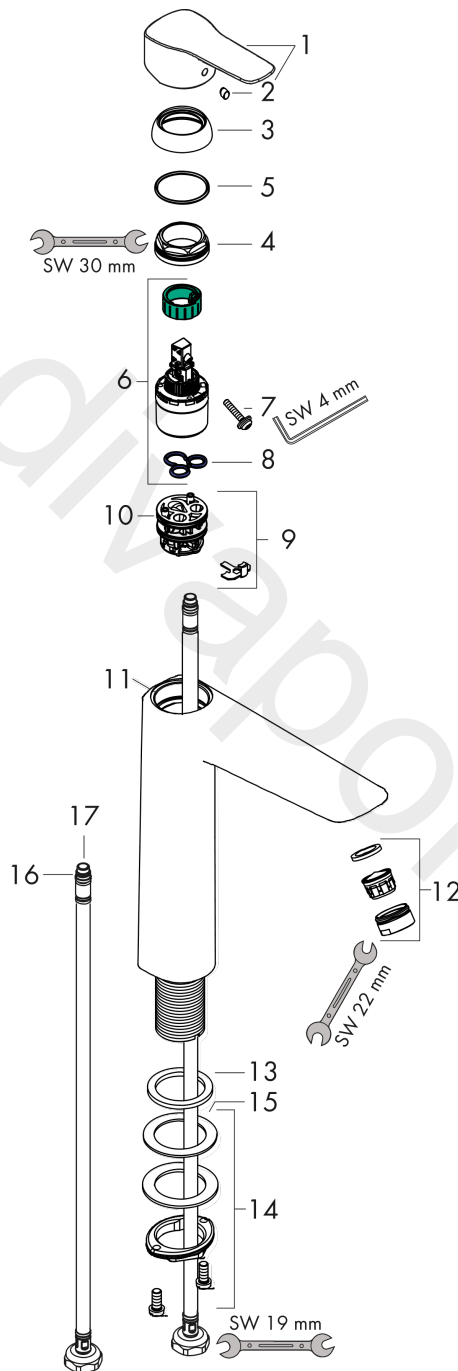

MySport

Single lever basin mixer XL without waste set

Finish: **Chrome** Article Number: **71112000**

Description

product features

- ComfortZone 190
- projection: 166 mm
- spout height: 195 mm
- handle variant: lever handle
- spray type: normal spray
- maximum flow rate at 3 bar: 5 l/min
- ceramic cartridge
- temperature limitation adjustable
- suitable for continuous flow water heaters
- connection type: G 3/8 connections
- connection dimension: DN15
- EU taxonomy: max. 6 l/min - Substantial Contribution (SC) possible

Technology

Certificates / Sustainability

Product image

Scale drawing

Flowchart

MySport
Single lever basin mixer XL without waste set
 Finish: **Chrome** Article Number: **71112000**

Exploded Drawing

Year of production: >05/17

MySport**Single lever basin mixer XL without waste set**Finish: **Chrome** Article Number: **71112000****Spare part list**

Year of production: >05/17

Pos.	Description	Article Number	Price	PU
1	handle	92374000	£ 51,00	1
2	screw cover	96338000	£ 3,30	1
3	flange	97406000	£ 20,50	1
4	nut	97209000	£ 16,10	1
5	O-Ring 32x2	98193000	£ 3,30	1
6	cartridge, assy	92730000	£ 35,00	1
7	locking screw for handle	95140000	£ 6,10	1
8	seal	95008000	£ 9,00	1
9	adapter for cartridge	98750000	£ 13,30	1
10	O-Ring 30x2	98186000	£ 3,30	1
11	O-ring 35x2	92604000	£ 6,10	1
12	aerator M24x1 (5 l/min)	92372000	£ 20,50	1
13	flat seal	98749000	£ 6,10	1
14	fixing set (Ø 32)	13961000	£ 25,00	1
15	lever collar	97548000	£ 3,30	1
16	connection hose 600 mm M8x0,75 G3/8	96556000	£ 25,00	1
17	O-ring 6,6x1,6	93019000	£ 3,30	1
a	fixation extension 35 mm	13898000	£ 79,00	1