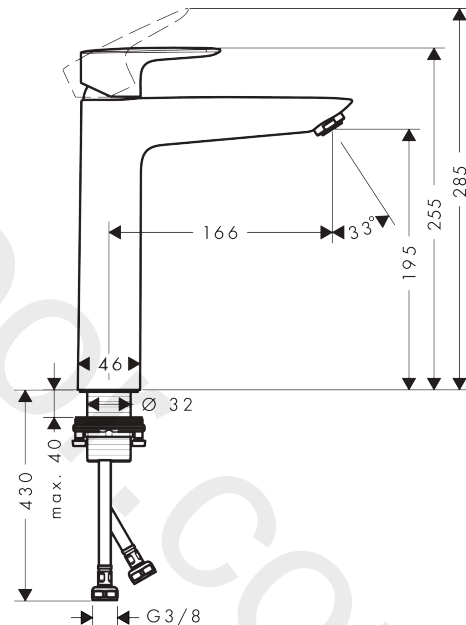

MySport

Single lever basin mixer XL without waste set

Finish: **Chrome** Article Number: **71112000**

Description

product features

- ComfortZone 190
- projection: 166 mm
- spout height: 195 mm
- handle variant: lever handle
- spray type: normal spray
- maximum flow rate at 3 bar: 5 l/min
- ceramic cartridge
- temperature limitation adjustable
- suitable for continuous flow water heaters
- connection type: G 3/8 connections
- connection dimension: DN15
- EU taxonomy: max. 6 l/min - Substantial Contribution (SC) possible

Technology

Certificates / Sustainability

Product image

Scale drawing

Flowchart

MySport
Single lever basin mixer XL without waste set
 Finish: **Chrome** Article Number: **71112000**

Exploded Drawing

Year of production: >05/17

MySport**Single lever basin mixer XL without waste set**Finish: **Chrome** Article Number: **71112000****Spare part list**

Year of production: >05/17

Pos.	Description	Article Number	Price	PU
1	handle	92374000	£ 51,00	1
2	screw cover	96338000	£ 3,30	1
3	flange	97406000	£ 20,50	1
4	nut	97209000	£ 16,10	1
5	O-Ring 32x2	98193000	£ 3,30	1
6	cartridge, assy	92730000	£ 35,00	1
7	locking screw for handle	95140000	£ 6,10	1
8	seal	95008000	£ 9,00	1
9	adapter for cartridge	98750000	£ 13,30	1
10	O-Ring 30x2	98186000	£ 3,30	1
11	O-ring 35x2	92604000	£ 6,10	1
12	aerator M24x1 (5 l/min)	92372000	£ 20,50	1
13	flat seal	98749000	£ 6,10	1
14	fixing set (Ø 32)	13961000	£ 25,00	1
15	lever collar	97548000	£ 3,30	1
16	connection hose 600 mm M8x0,75 G3/8	96556000	£ 25,00	1
17	O-ring 6,6x1,6	93019000	£ 3,30	1
a	fixation extension 35 mm	13898000	£ 79,00	1