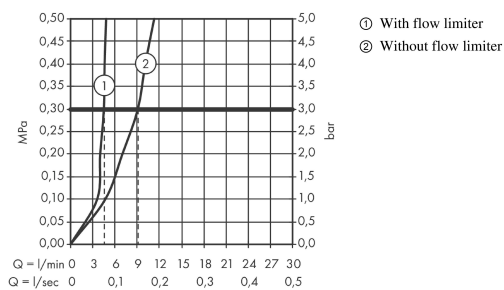

MySport

Single lever basin mixer XL without waste set

Finish: **Chrome** Article Number: **71112000**

Description

product features

- ComfortZone 190
- projection: 166 mm
- spout height: 195 mm
- handle variant: lever handle
- spray type: normal spray
- maximum flow rate at 3 bar: 5 l/min
- ceramic cartridge
- temperature limitation adjustable
- suitable for continuous flow water heaters
- connection type: G 3/8 connections
- connection dimension: DN15
- EU taxonomy: max. 6 l/min - Substantial Contribution (SC) possible

Technology

Certificates / Sustainability

Product image

Scale drawing

Flowchart

MySport
Single lever basin mixer XL without waste set
 Finish: **Chrome** Article Number: **71112000**

Exploded Drawing

Year of production: >05/17