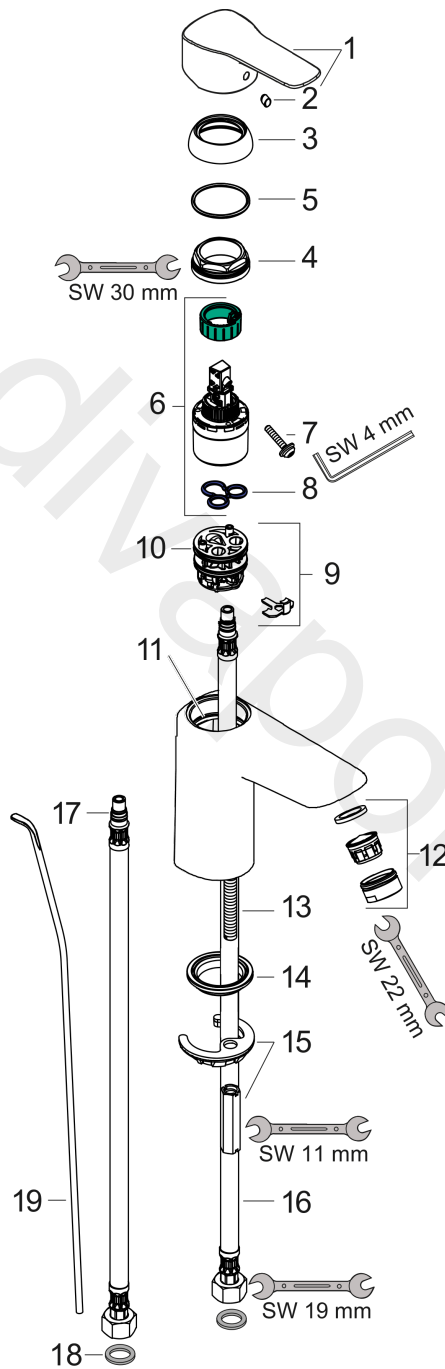

MySport
Single lever basin mixer L with pop-up waste set
 Surfaces: Article Number: **71111000**

Exploded Drawing

Year of production: **11/14 - 03/17**

MySport**Single lever basin mixer L with pop-up waste set**Surfaces: Article Number: **71111000****Spare part list**Year of production: **11/14 - 03/17**

Pos.	Description	Article Number	Price	PU
1	handle	92374000	£ 51,00	1
2	screw cover	96338000	£ 3,30	1
3	flange	97406000	£ 20,50	1
4	nut	97209000	£ 16,10	1
5	O-Ring 32x2	98193000	£ 3,30	1
6	cartridge, assy	92730000	£ 35,00	1
7	locking screw for handle	95140000	£ 6,10	1
8	seal	95008000	£ 9,00	1
9	adapter for cartridge	98750000	£ 13,30	1
10	O-Ring 30x2	98186000	£ 3,30	1
11	O-ring 35x2	92604000	£ 6,10	1
12	aerator M24x1 (5 l/min)	92372000	£ 20,50	1
13	screw M8 x 68	97736000	£ 6,10	1
14	seal Ø 42	98722000	£ 6,10	1
15	fixing set	96016000	£ 35,00	1
16	connection hose 450 mm M8x0,75 G3/8	97206000	£ 35,00	1
17	O-ring 7x1,5	98422000	£ 3,30	1
18	sealing set	95581000	£ 6,10	1
19	pull rod	96657000	£ 13,30	1
a	pop up waste	92168000	£ 43,00	1