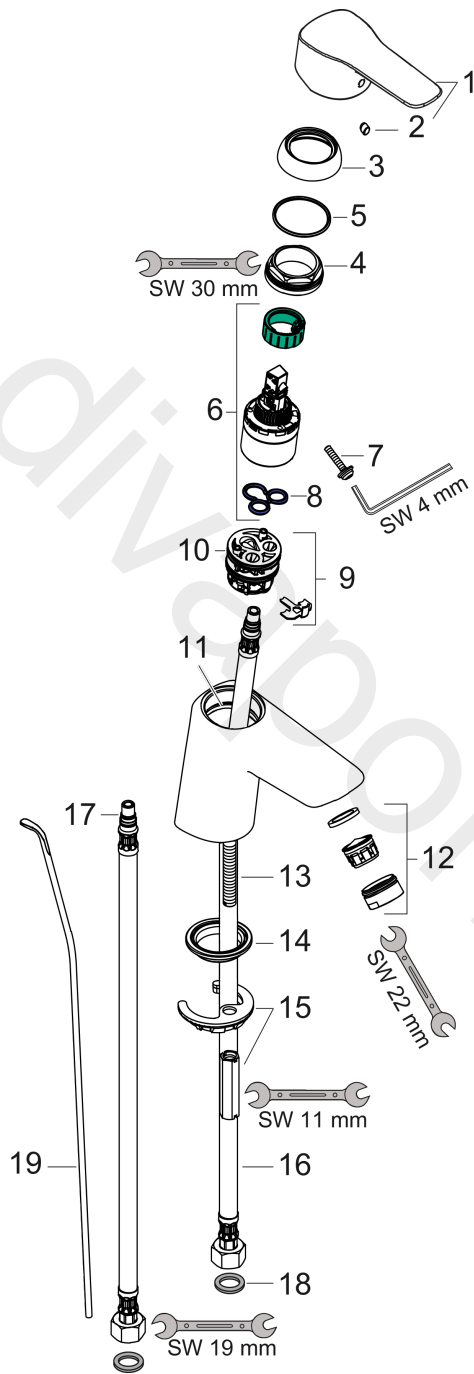

MySport
Single lever basin mixer M with pop-up waste set
 Surfaces: Article Number: 71110000

Exploded Drawing

Year of production: 11/14 - 03/17

MySport**Single lever basin mixer M with pop-up waste set**Surfaces: Article Number: **71110000****Spare part list**Year of production: **11/14 - 03/17**

Pos.	Description	Article Number	Price	PU
1	handle	92374000	£ 51,00	1
2	screw cover	96338000	£ 3,30	1
3	flange	97406000	£ 20,50	1
4	nut	97209000	£ 16,10	1
5	O-Ring 32x2	98193000	£ 3,30	1
6	cartridge, assy	92730000	£ 35,00	1
7	locking screw for handle	95140000	£ 6,10	1
8	seal	95008000	£ 9,00	1
9	adapter for cartridge	98750000	£ 13,30	1
10	O-Ring 30x2	98186000	£ 3,30	1
11	O-ring 35x2	92604000	£ 6,10	1
12	aerator M24x1 (5 l/min)	92372000	£ 20,50	1
13	screw M8 x 68	97736000	£ 6,10	1
14	seal Ø 42	98722000	£ 6,10	1
15	fixing set	96016000	£ 35,00	1
16	connection hose 450 mm M8x0,75 G3/8	97206000	£ 35,00	1
17	O-ring 7x1,5	98422000	£ 3,30	1
18	sealing set	95581000	£ 6,10	1
19	pull rod	96657000	£ 13,30	1
a	pop up waste	92168000	£ 43,00	1