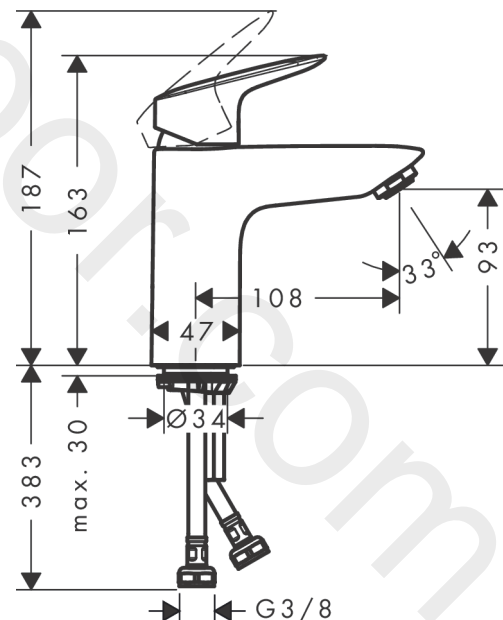

Scale drawing