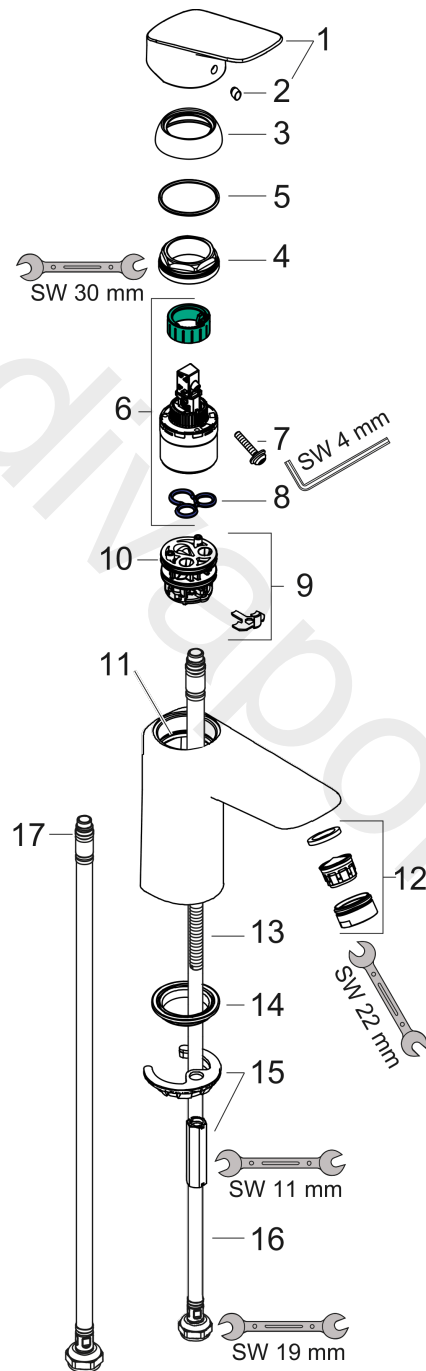

##### product features

- consists of: single lever basin mixer, waste set
- ComfortZone 100
- projection: 108 mm
- spout height: 93 mm
- handle variant: lever handle
- spray type: normal spray
- maximum flow rate at 3 bar: 5 l/min
- ceramic cartridge
- temperature limitation adjustable
- suitable for continuous flow water heaters
- push-open waste set G 1¼
- material waste set: synthetic
- connection type: G ¾ connections
- connection dimension: DN15
- EU taxonomy: max. 6 l/min - Substantial Contribution (SC) possible
- WRAS 2107044
- WRAS 2107044 - Approval letter

#### Scale drawing

**Logis**

**Single lever basin mixer 100 with push-open waste set**

Finish: **Chrome** Article Number: **71107000**

**Flowchart**

**Logis**  
**Single lever basin mixer 100 with push-open waste set**  
 Finish: **Chrome** Article Number: **71107000**

**Exploded Drawing**

Year of production: >05/17

### Spare part list

Year of production: >05/17

Pos.	Description	Article Number	Price	PU
1	handle	92224000	£ 51,00	1
2	screw cover	96338000	£ 3,30	1
3	flange	97406000	£ 20,50	1
4	nut	97209000	£ 16,10	1
5	O-Ring 32x2	98193000	£ 3,30	1
6	cartridge, assy	92730000	£ 35,00	1
7	locking screw for handle	95140000	£ 6,10	1
8	seal	95008000	£ 9,00	1
9	adapter for cartridge	98750000	£ 13,30	1
10	O-Ring 30x2	98186000	£ 3,30	1
11	O-ring 35x2	92604000	£ 6,10	1
12	aerator M24x1 (5 l/min)	92372000	£ 20,50	1
13	screw M8 x 68	97736000	£ 6,10	1
14	seal	97608000	£ 6,10	1
15	fixing set	96016000	£ 35,00	1
16	connection hose 450 mm M8x0,75 G3/8	97206000	£ 35,00	1
17	O-ring 6,6x1,6	93019000	£ 3,30	1
a	push-open waste set	50105000	£ 40,00	1