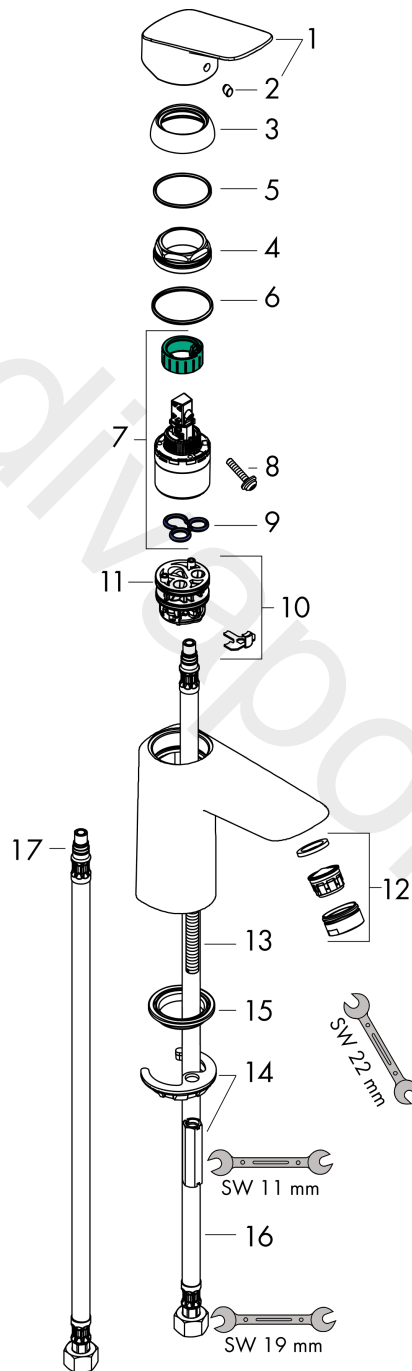

**Logis**  
**Single lever basin mixer 100 with push-open waste set**  
 Surfaces: Article Number: **71107000**

**Exploded Drawing**

Year of production: **04/14 - 12/14**

**Logis****Single lever basin mixer 100 with push-open waste set**Surfaces: Article Number: **71107000****Spare part list**Year of production: **04/14 - 12/14**

<b>Pos.</b>	<b>Description</b>	<b>Article Number</b>	<b>Price</b>	<b>PU</b>
1	handle	92224000	£ 51,00	1
2	screw cover	96338000	£ 3,30	1
3	flange	97406000	£ 20,50	1
4	nut	97209000	£ 16,10	1
5	O-Ring 32x2	98193000	£ 3,30	1
6	O-ring 35x2	92604000	£ 6,10	1
7	cartridge, assy	92730000	£ 35,00	1
8	locking screw for handle	95140000	£ 6,10	1
9	seal	95008000	£ 9,00	1
10	adapter for cartridge	98750000	£ 13,30	1
11	O-Ring 30x2	98186000	£ 3,30	1
12	aerator M24x1 (5 l/min)	13185000	£ 22,30	1
13	screw M8 x 68	97736000	£ 6,10	1
14	seal	97608000	£ 6,10	1
15	fixing set	96016000	£ 35,00	1
16	connection hose 450 mm M8x0,75 G3/8	97206000	£ 35,00	1
17	O-ring 7x1,5	98422000	£ 3,30	1
a	push-open waste set	50105000	£ 40,00	1