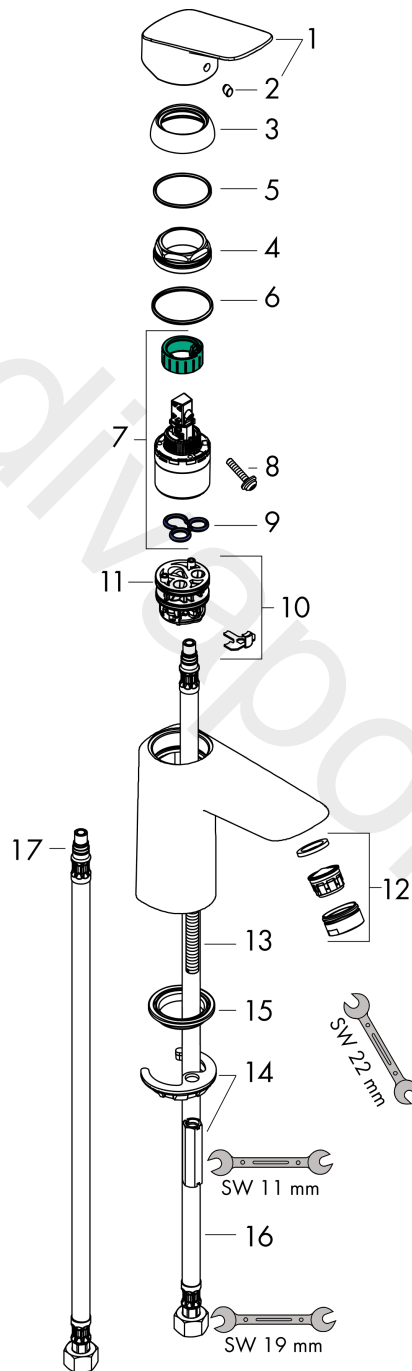

**Logis**  
**Single lever basin mixer 100 with push-open waste set**  
 Surfaces: Article Number: **71107000**

**Exploded Drawing**

Year of production: **01/15 - 04/17**

**Logis****Single lever basin mixer 100 with push-open waste set**Surfaces: Article Number: **71107000****Spare part list**Year of production: **01/15 - 04/17**

Pos.	Description	Article Number	Price	PU
1	handle	92224000	£ 51,00	1
2	screw cover	96338000	£ 3,30	1
3	flange	97406000	£ 20,50	1
4	nut	97209000	£ 16,10	1
5	O-Ring 32x2	98193000	£ 3,30	1
6	O-ring 35x2	92604000	£ 6,10	1
7	cartridge, assy	92730000	£ 35,00	1
8	locking screw for handle	95140000	£ 6,10	1
9	seal	95008000	£ 9,00	1
10	adapter for cartridge	98750000	£ 13,30	1
11	O-Ring 30x2	98186000	£ 3,30	1
12	aerator M24x1 (5 l/min)	92372000	£ 20,50	1
13	screw M8 x 68	97736000	£ 6,10	1
14	seal	97608000	£ 6,10	1
15	fixing set	96016000	£ 35,00	1
16	connection hose 450 mm M8x0,75 G3/8	97206000	£ 35,00	1
17	O-ring 7x1,5	98422000	£ 3,30	1
a	push-open waste set	50105000	£ 40,00	1