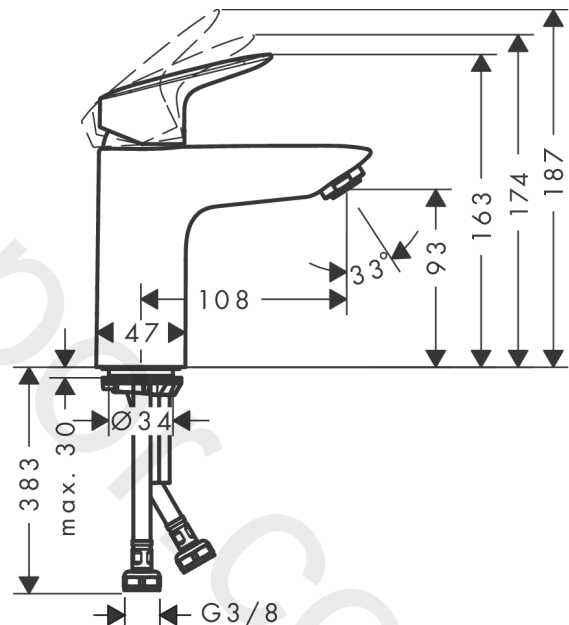

Logis
Single lever basin mixer 100 without waste set
 Finish: **Chrome** Article Number: **71106000**

Description

product features

- ComfortZone 100
- projection: 108 mm
- handle variant: lever handle
- spray type: normal spray
- maximum flow rate at 3 bar: 9,5 l/min
- ceramic cartridge with Eco handle position for 2 flow rates
- temperature limitation adjustable
- suitable for continuous flow water heaters
- connection type: G 3/8 connections
- connection dimension: DN15
- cold water in basic handle position

Technology

Product image

Scale drawing

Flowchart

Logis
Single lever basin mixer 100 without waste set
 Finish: **Chrome** Article Number: **71106000**

Exploded Drawing

Year of production: >05/17

Logis

Single lever basin mixer 100 without waste set

Finish: **Chrome** Article Number: **71106000**

Spare part list

Year of production: >05/17

Pos.	Description	Article Number	Price	PU
1	handle	92236000	£ 64,00	1
2	screw cover	96338000	£ 3,30	1
3	flange	97406000	£ 20,50	1
4	nut	97209000	£ 16,10	1
5	O-Ring 32x2	98193000	£ 3,30	1
6	O-ring 35x2	92604000	£ 6,10	1
7	cartridge, assy	92530000	£ 25,00	1
8	locking screw for handle	95140000	£ 6,10	1
9	seal	95008000	£ 9,00	1
10	adapter for cartridge	98324000	£ 16,10	1
11	O-Ring 30x2	98186000	£ 3,30	1
12	aerator M24x1 (15 l/min)	92510000	£ 13,30	1
13	screw M8 x 68	97736000	£ 6,10	1
14	seal Ø 42	98722000	£ 6,10	1
15	fixing set	96016000	£ 35,00	1
16	connection hose 450 mm M8x0,75 G3/8	97206000	£ 35,00	1
17	O-ring 6,6x1,6	93019000	£ 3,30	1