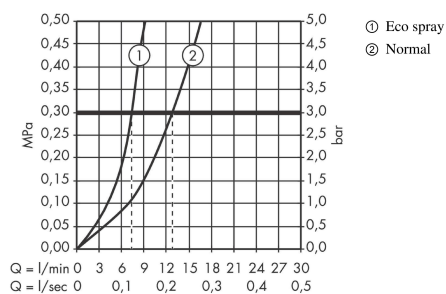

Logis
Single lever basin mixer 100 without waste set
 Finish: **Chrome** Article Number: **71106000**

Description

product features

- ComfortZone 100
- projection: 108 mm
- handle variant: lever handle
- spray type: normal spray
- maximum flow rate at 3 bar: 9,5 l/min
- ceramic cartridge with Eco handle position for 2 flow rates
- temperature limitation adjustable
- suitable for continuous flow water heaters
- connection type: G 3/8 connections
- connection dimension: DN15
- cold water in basic handle position

Technology

Product image

Scale drawing

Flowchart

Logis
Single lever basin mixer 100 without waste set
 Finish: **Chrome** Article Number: **71106000**

Exploded Drawing

Year of production: >05/17

Logis