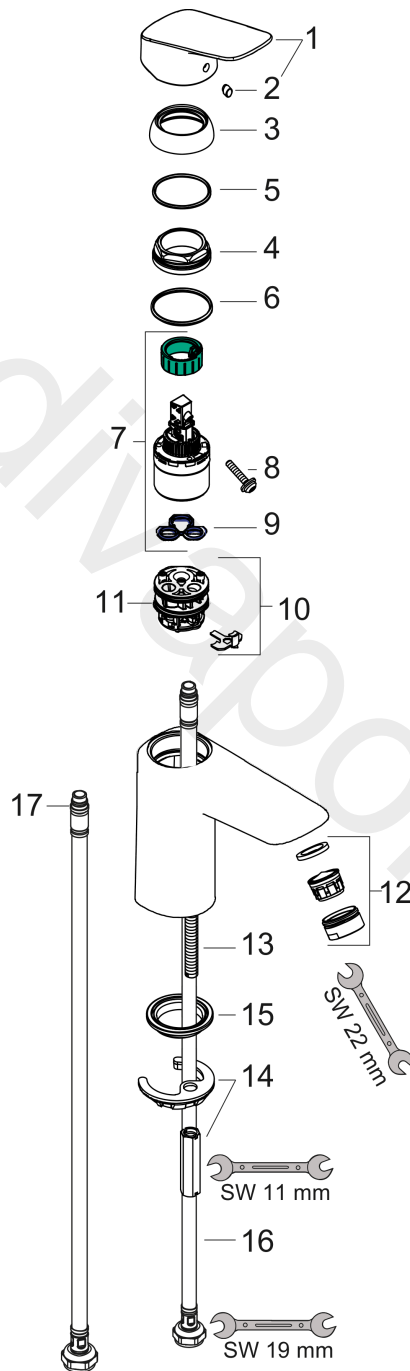

Logis
Single lever basin mixer 100 without waste set
 Finish: **Chrome** Article Number: **71106000**

Description

product features

- ComfortZone 100
- projection: 108 mm
- handle variant: lever handle
- spray type: normal spray
- maximum flow rate at 3 bar: 9,5 l/min
- ceramic cartridge with Eco handle position for 2 flow rates
- temperature limitation adjustable
- suitable for continuous flow water heaters
- connection type: G 3/8 connections
- connection dimension: DN15
- cold water in basic handle position

Technology

Product image

Scale drawing

Flowchart

Logis
Single lever basin mixer 100 without waste set
 Finish: **Chrome** Article Number: **71106000**

Exploded Drawing

Year of production: >05/17

Logis

Single lever basin mixer 100 without waste set

Finish: **Chrome** Article Number: **71106000**

Spare part list

Year of production: >05/17

Pos.	Description	Article Number	Price	PU
1	handle	92236000	£ 64,00	1
2	screw cover	96338000	£ 3,30	1
3	flange	97406000	£ 20,50	1
4	nut	97209000	£ 16,10	1
5	O-Ring 32x2	98193000	£ 3,30	1
6	O-ring 35x2	92604000	£ 6,10	1
7	cartridge, assy	92530000	£ 25,00	1
8	locking screw for handle	95140000	£ 6,10	1
9	seal	95008000	£ 9,00	1
10	adapter for cartridge	98324000	£ 16,10	1
11	O-Ring 30x2	98186000	£ 3,30	1
12	aerator M24x1 (15 l/min)	92510000	£ 13,30	1
13	screw M8 x 68	97736000	£ 6,10	1
14	seal Ø 42	98722000	£ 6,10	1
15	fixing set	96016000	£ 35,00	1
16	connection hose 450 mm M8x0,75 G3/8	97206000	£ 35,00	1
17	O-ring 6,6x1,6	93019000	£ 3,30	1